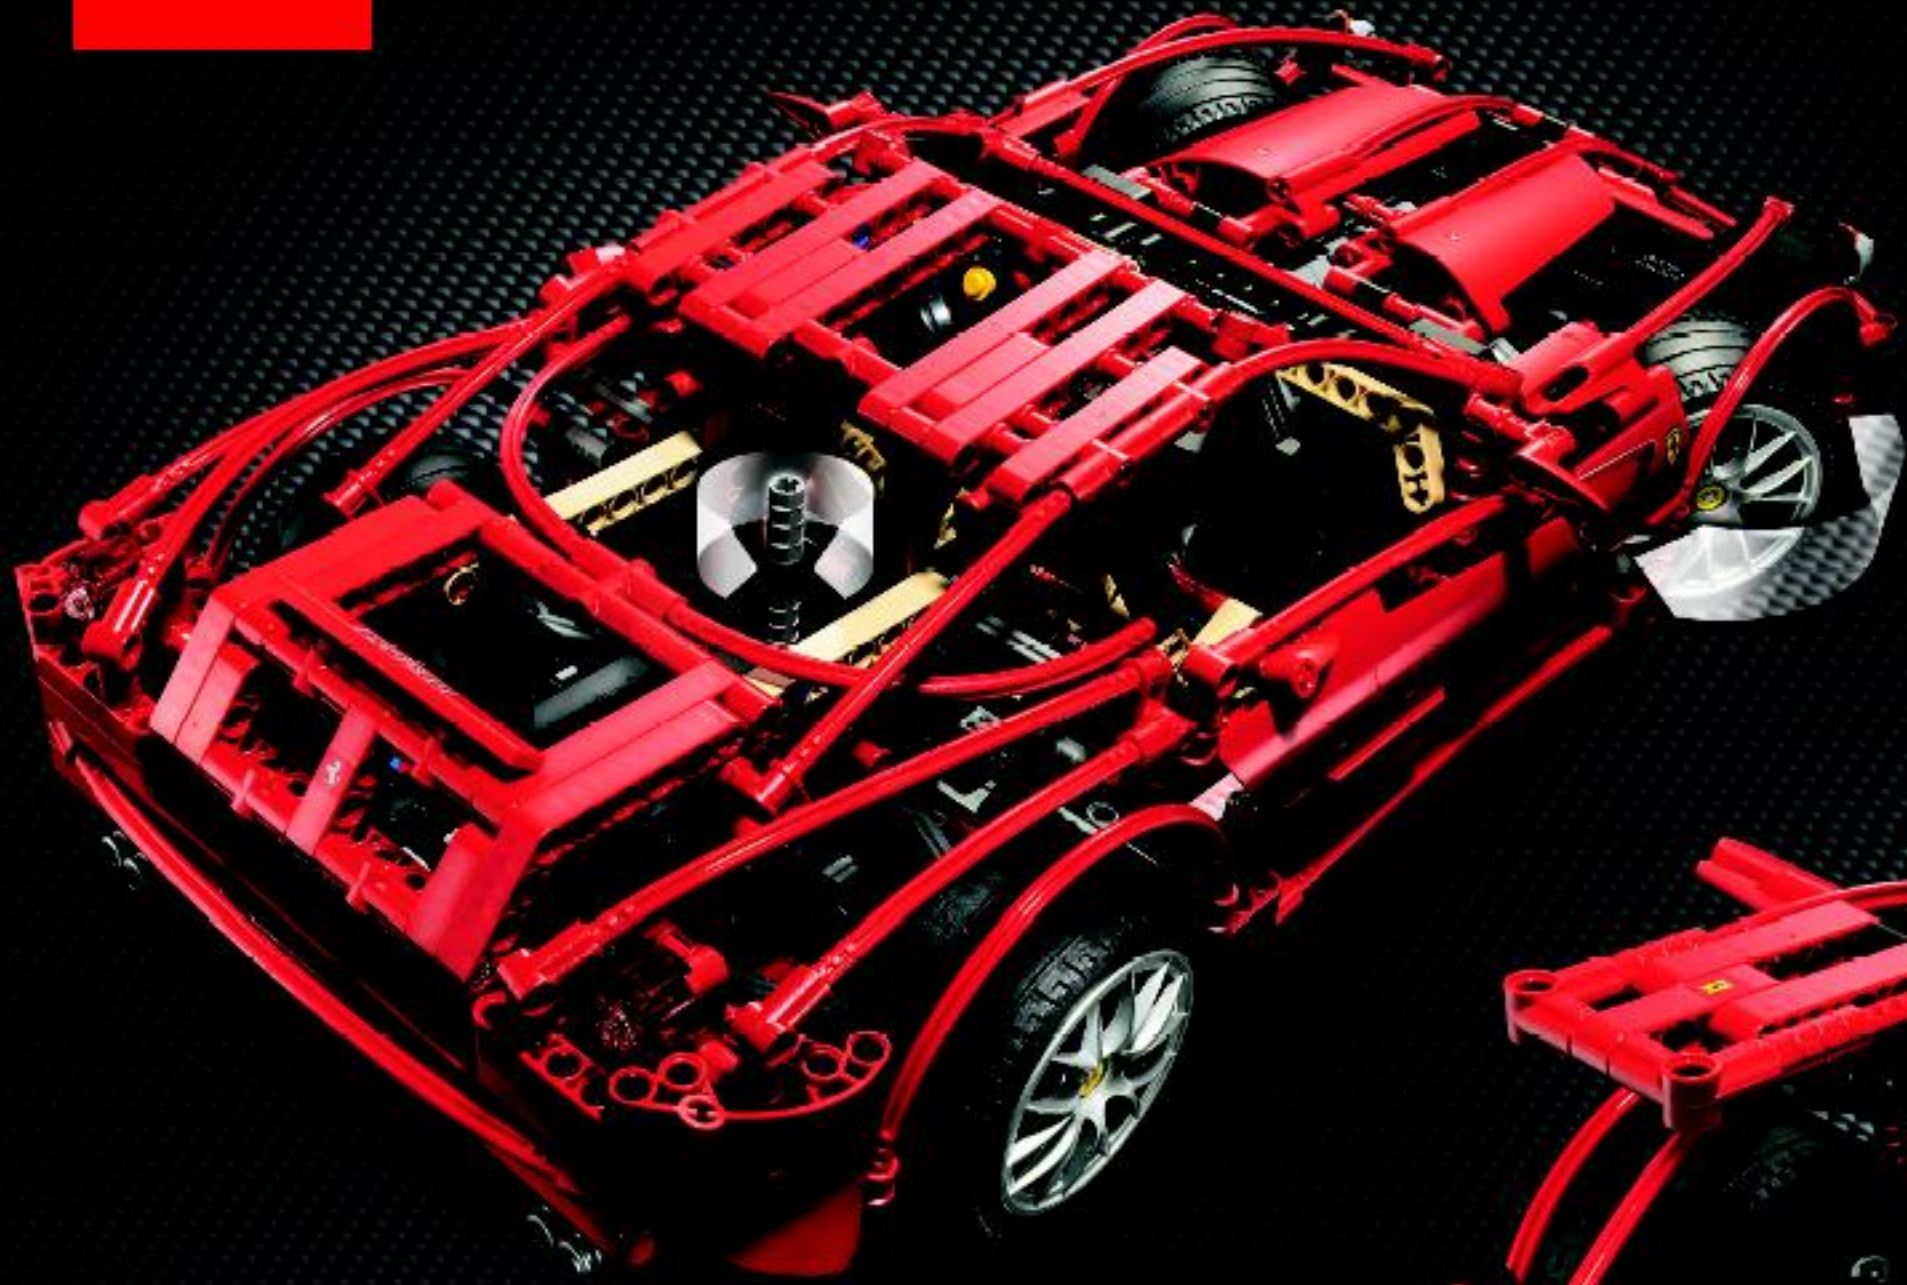

RACERS

Ferrari
OFFICIAL LICENSED PRODUCT