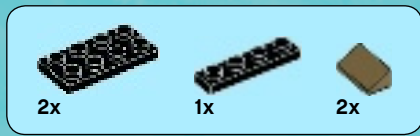

4. A grey axle is inserted into the hole on the side of the motor housing. A blue circular arrow icon indicates rotation.

22

1

2

3

4

2x

23

1x

2x

2x

24

25

26

1x

2x

27

1x

28

29

30

1x

1x

31