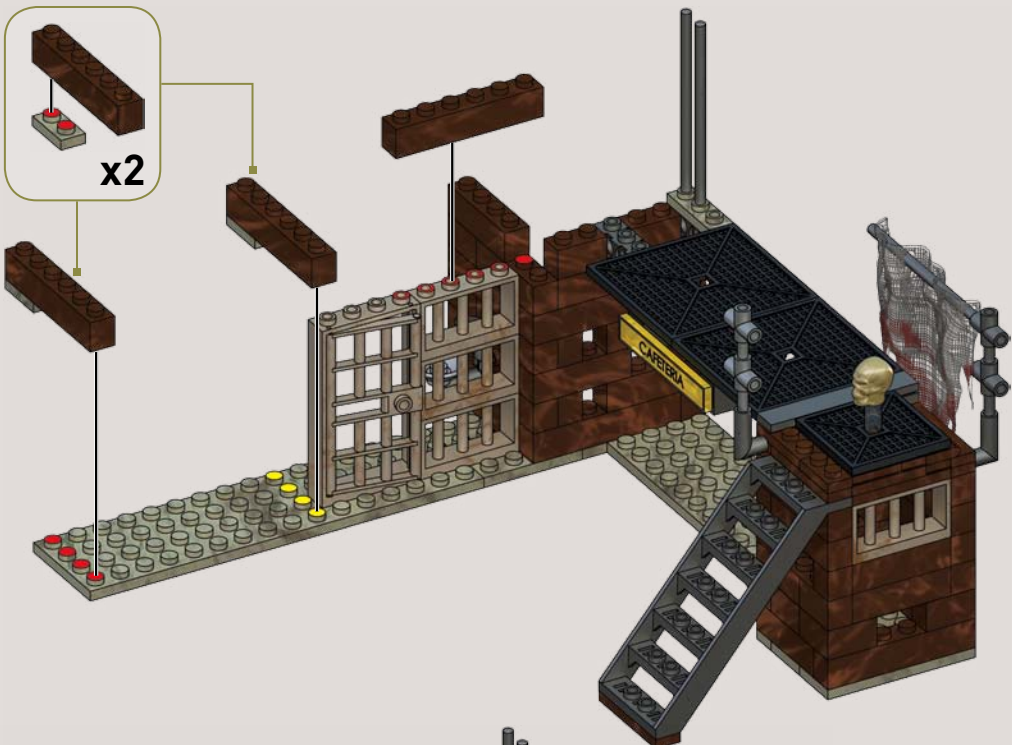

15

2X   3X

16

4X   1X   3X