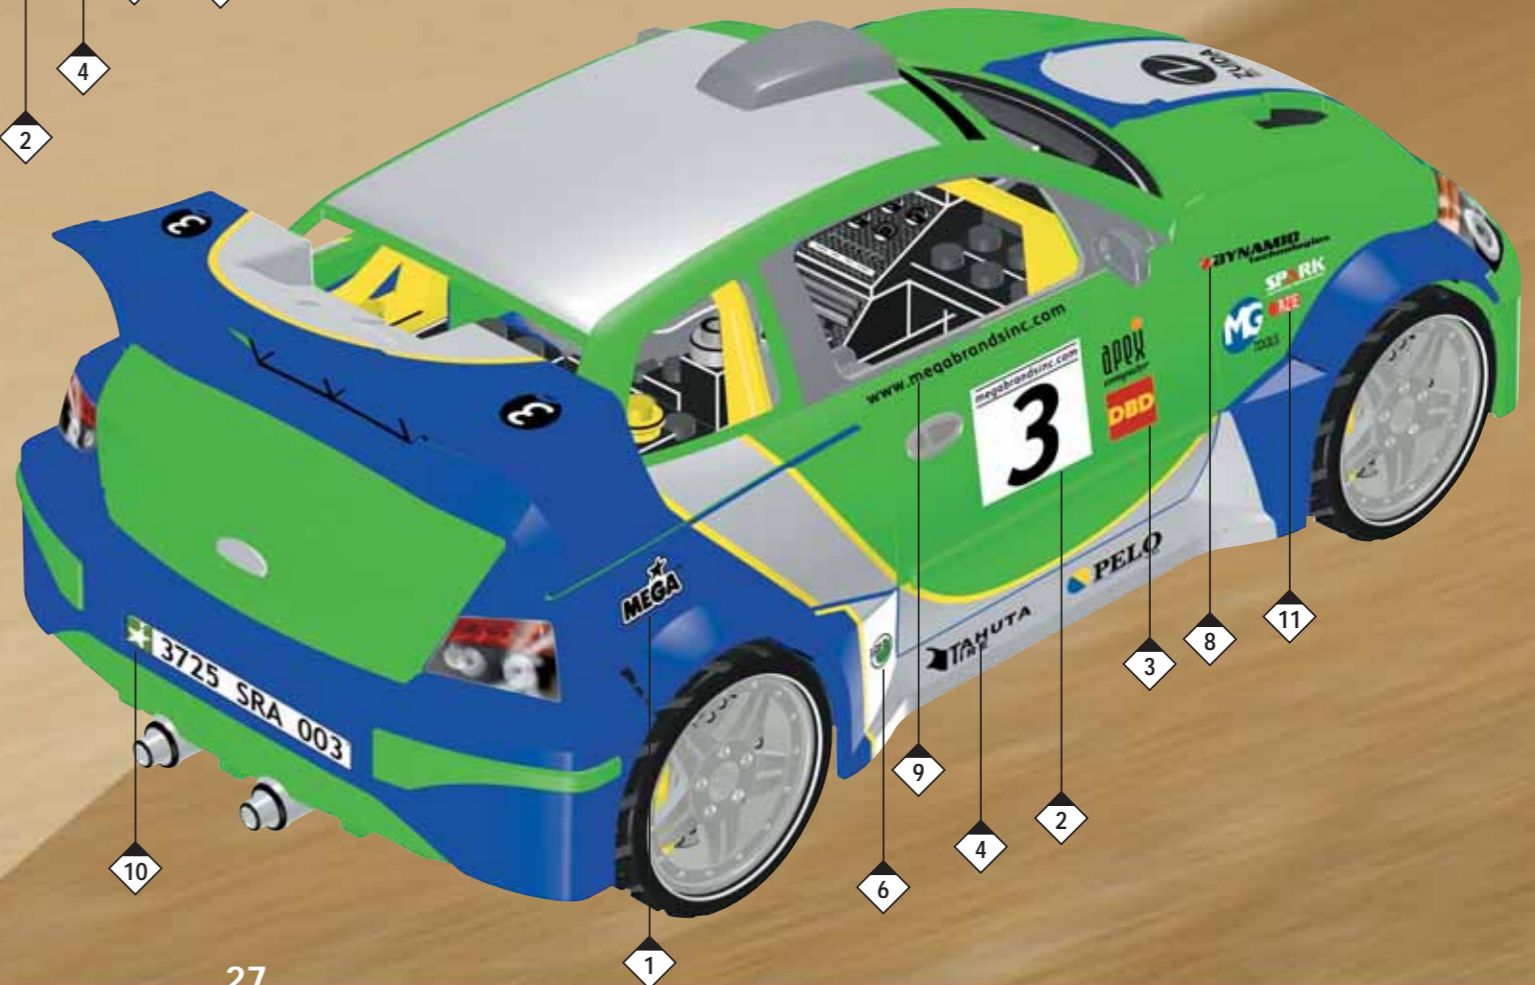

© 2006, MEGA Brands Inc.
® and ™ denote trademarks of MEGA Brands Inc.
® y ™ designan la marca registrada y la marca comercial de MEGA Brands Inc.
® et ™ désignent des marques de commerce de MEGA Brands Inc.
® und ™ sind Markenzeichen der Firma MEGA Brands Inc.
® en ™ duiden op handelsmerken van MEGA Brands Inc.
® e ™ indicano dei marchio depositato di MEGA Brands Inc.
® e ™ denotam marcas registradas de MEGA Brands Inc.