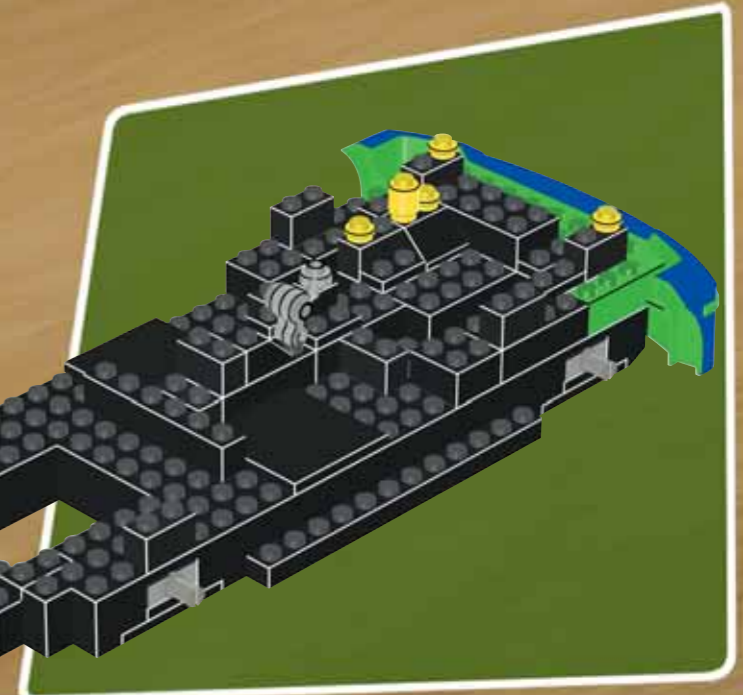

megabrandsinc.com 3 3

3725 SRA 003

www.megabrandsinc.com

TAHUTA PELO DYNAMIC Technologies

ZUIDA HALUFA

TIME ZONE 3 3

- 1x [Grey Pin]
- 4x [Yellow Pin]
- 1x [Black Technic Brick 1x3 with Hole]
- 2x [Grey Technic Axle]
- 1x [Grey Technic Axle]
- 1x [Yellow Pin]
- 1x [Black Technic Brick 1x3 with Hole]
- 1x [Black Technic Brick 1x5 with Hole]