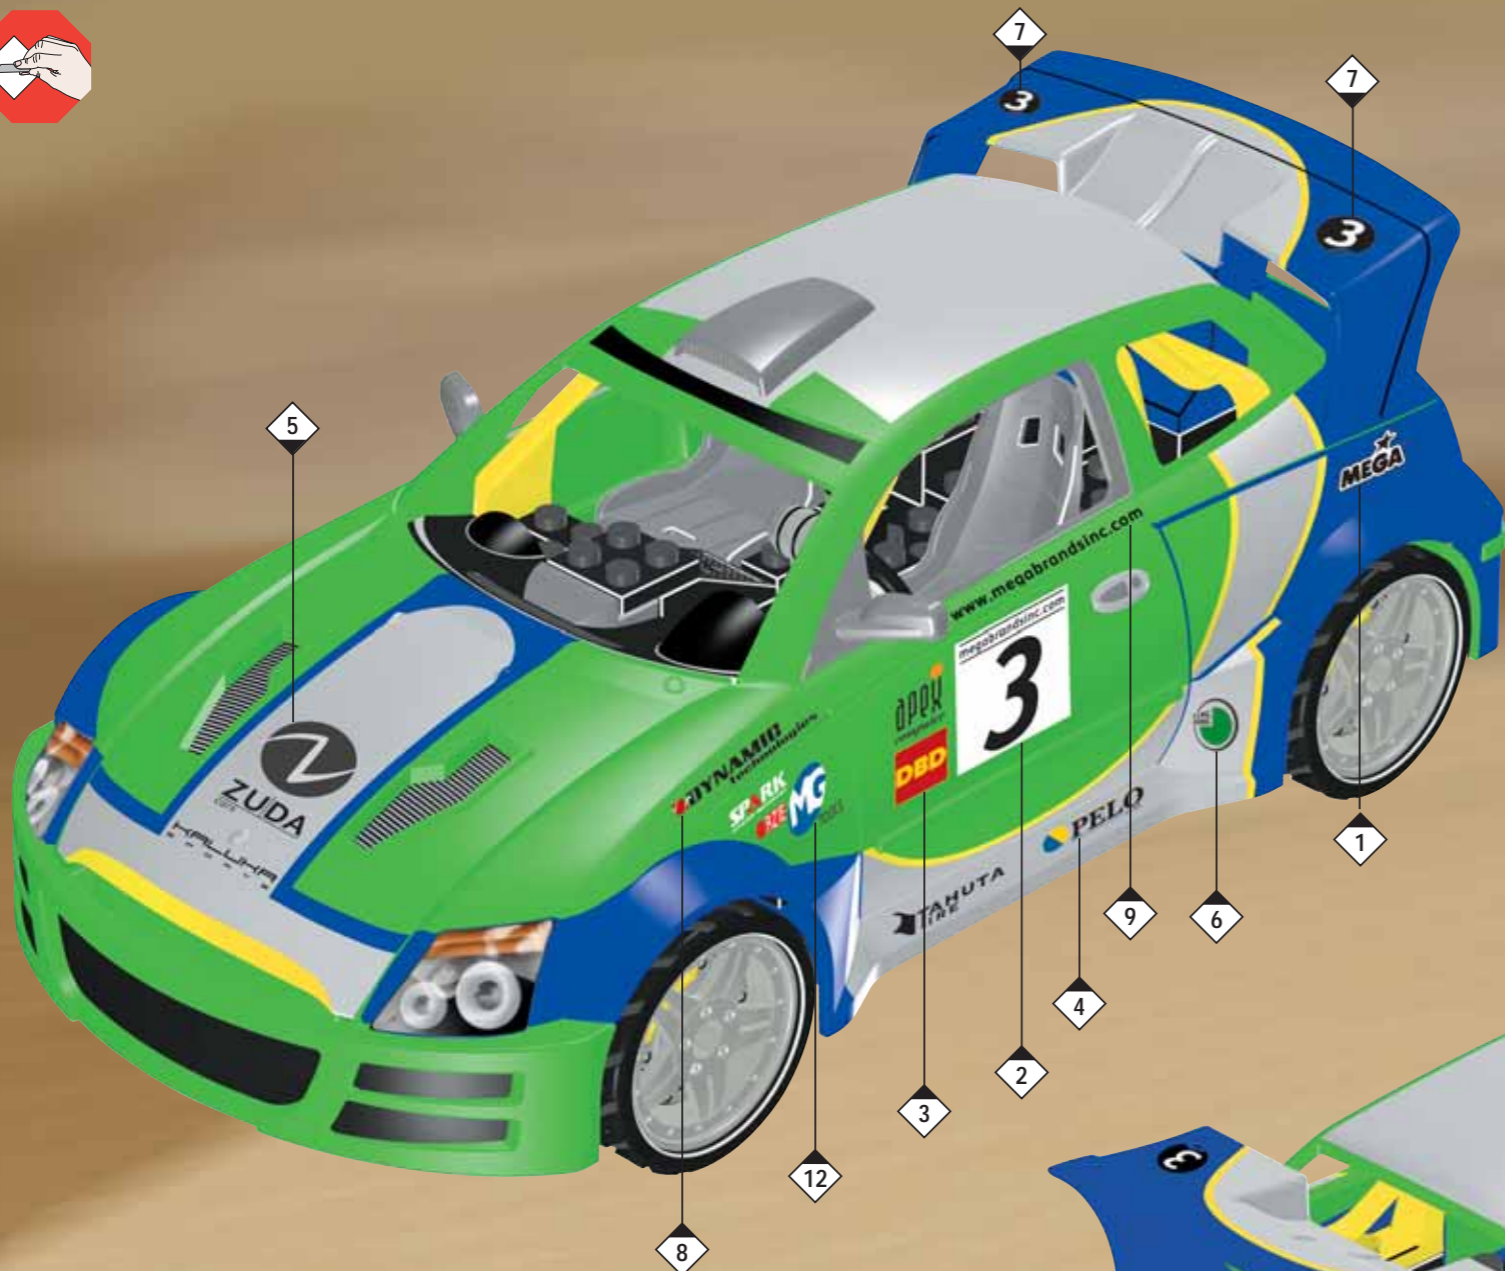

© 2006, MEGA Brands Inc.
® and ™ denote trademarks of MEGA Brands Inc.
® y ™ designan la marca registrada y la marca comercial de MEGA Brands Inc.
® et ™ désignent des marques de commerce de MEGA Brands Inc.
® und ™ sind Markenzeichen der Firma MEGA Brands Inc.
® en ™ duiden op handelsmerken van MEGA Brands Inc.
® e ™ indicano dei marchio depositato di MEGA Brands Inc.
® e ™ denotam marcas registradas de MEGA Brands Inc.