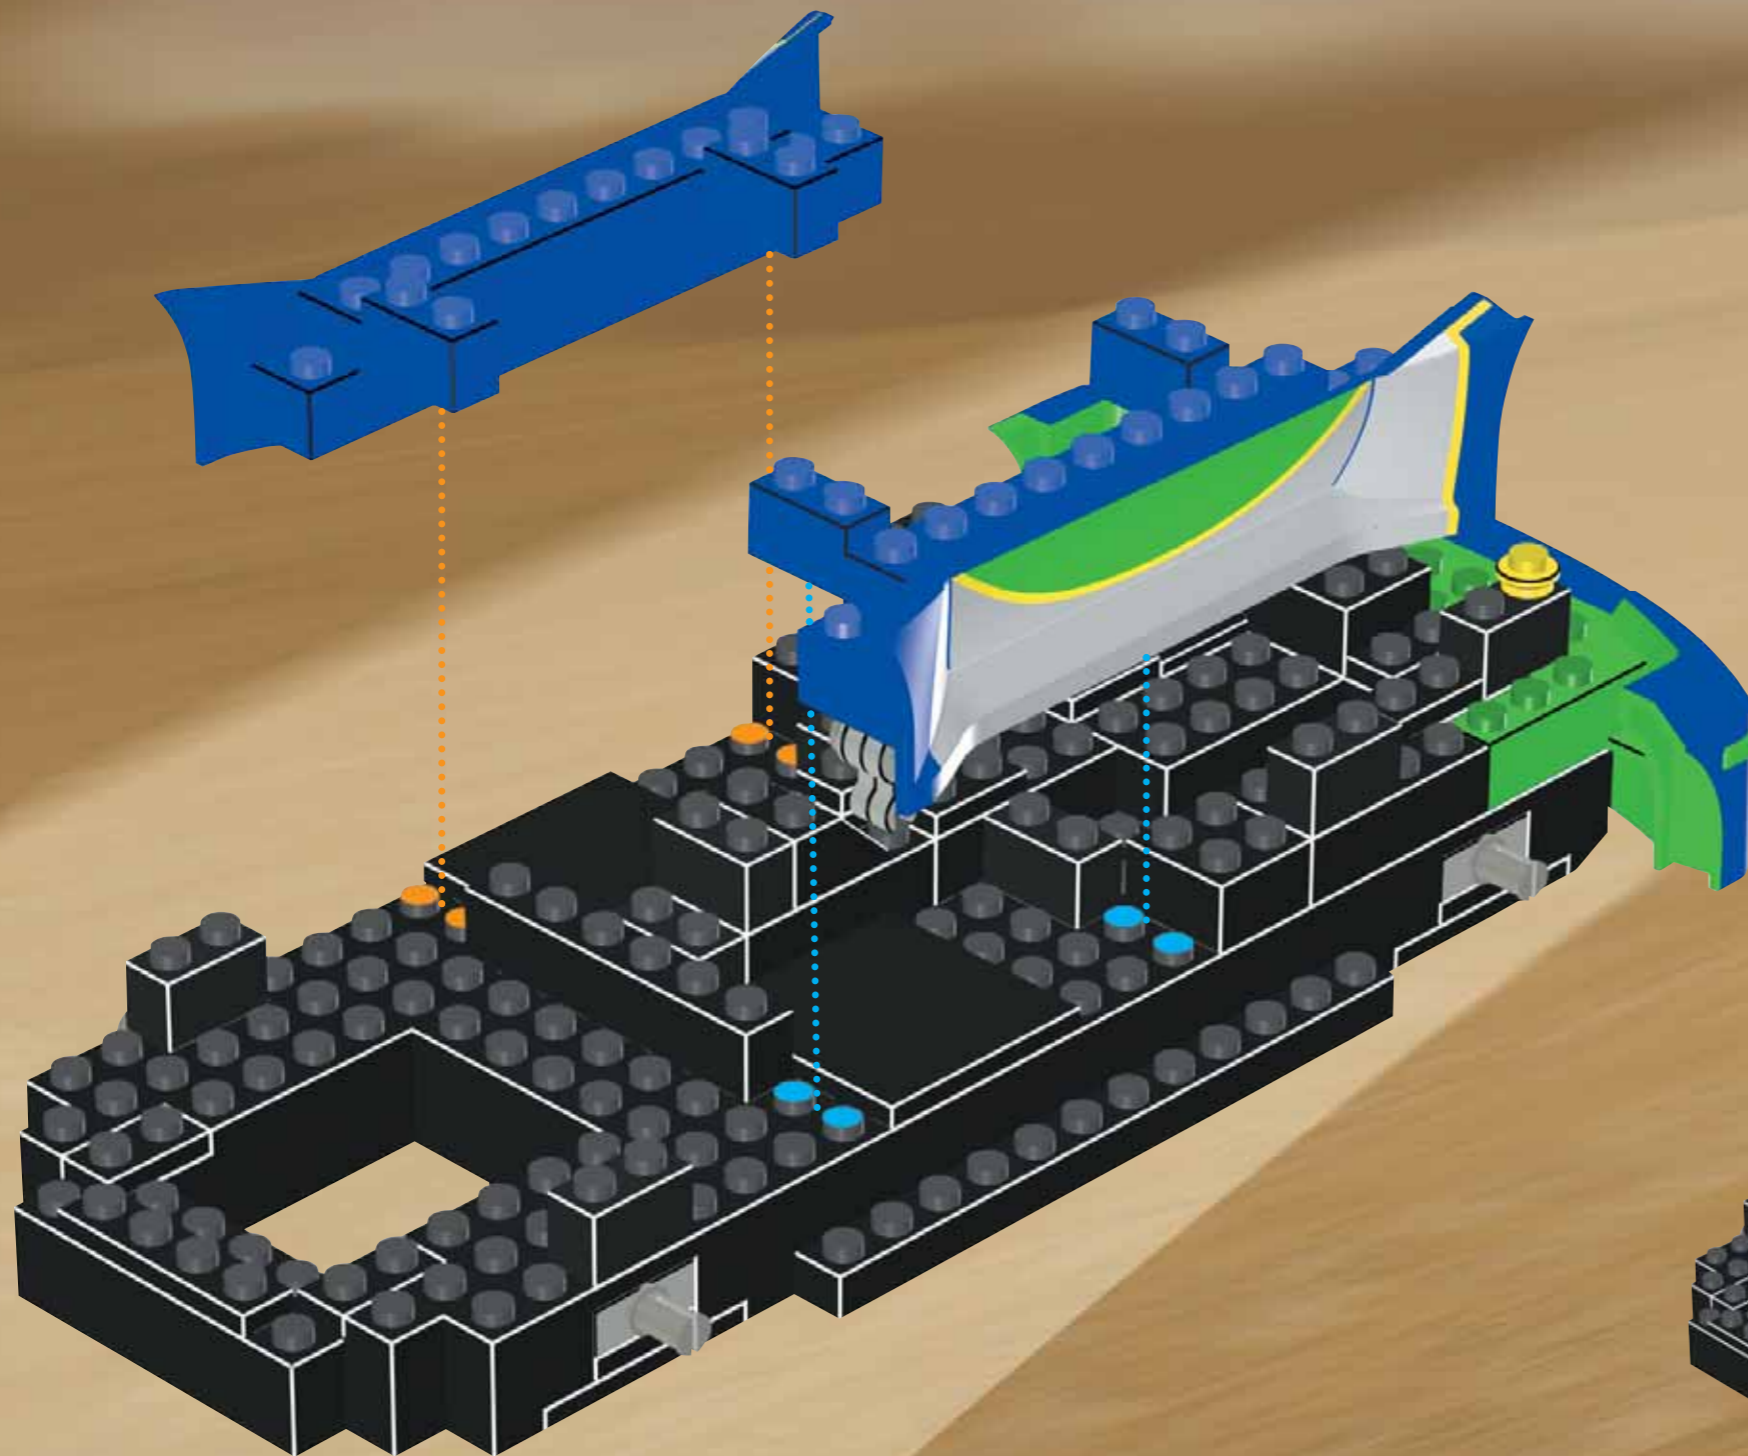

megabrandsinc.com 3 3

3725 SRA 003

www.megabrandsinc.com

TAHUTA PELO DYNAMIC Technologies

ZUIDA HALUFA

TIME ZONE 3 3

- 1x [Grey Pin]
- 4x [Yellow Pin]
- 1x [Black Technic Brick 1x3 with Hole]
- 2x [Grey Technic Axle]
- 1x [Grey Technic Axle]
- 1x [Yellow Pin]
- 1x [Black Technic Brick 1x3 with Hole]
- 1x [Black Technic Brick 1x5 with Hole]