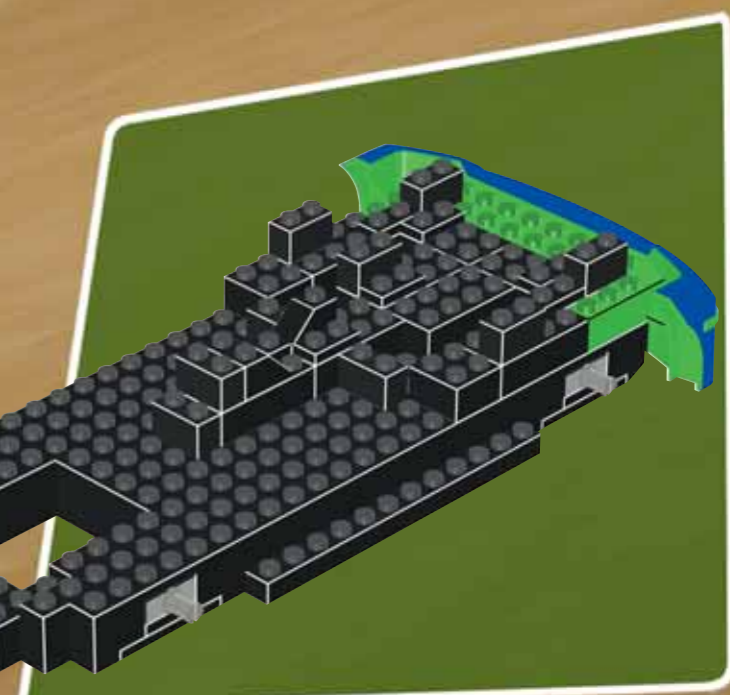

megabrandsinc.com 3 3

3725 SRA 003

www.megabrandsinc.com

TAHUTA PELO DYNAMIC Technologies

ZUIDA HALUFA

TIME ZONE 3 3

- 1x [Grey Pin]
- 4x [Yellow Pin]
- 1x [Black Technic Brick 1x3 with Hole]
- 2x [Grey Technic Axle]
- 1x [Grey Technic Axle]
- 1x [Yellow Pin]
- 1x [Black Technic Brick 1x3 with Hole]
- 1x [Black Technic Brick 1x5 with Hole]