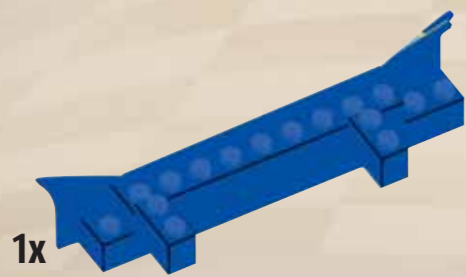

megabrandsinc.com 3 3

3725 SRA 003

www.megabrandsinc.com

TAHUTA PELO DYNAMIC Technologies

ZUIDA HALUFA

TIME ZONE 3 3

- 1x [Grey Pin]
- 4x [Yellow Pin]
- 1x [Black Technic Brick 1x3 with Hole]
- 2x [Grey Technic Axle]
- 1x [Grey Technic Axle]
- 1x [Yellow Pin]
- 1x [Black Technic Brick 1x3 with Hole]
- 1x [Black Technic Brick 1x5 with Hole]