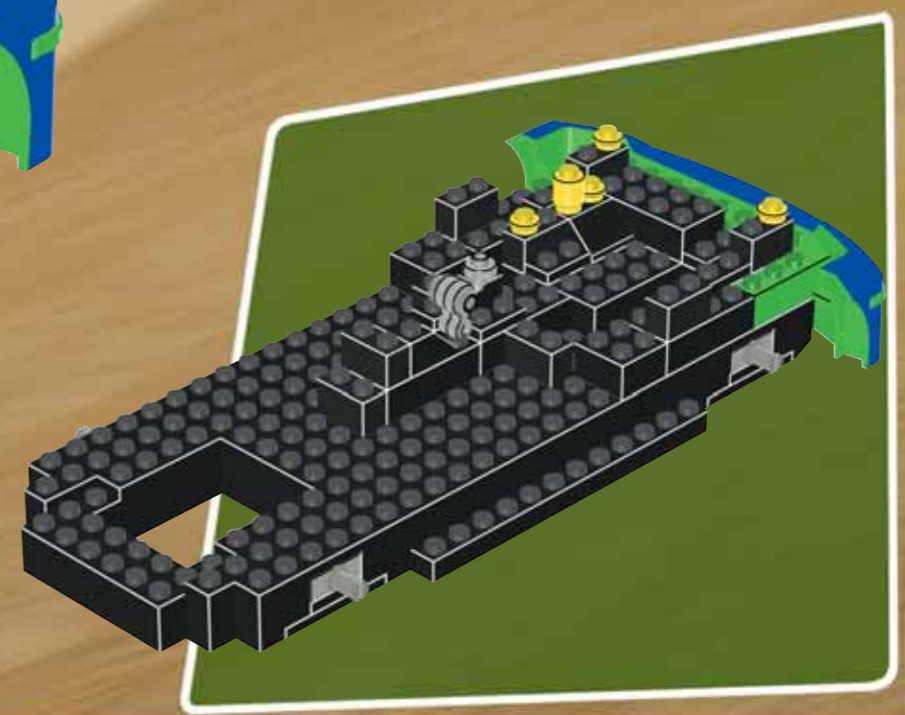

megabrandsinc.com 3 3

3725 SRA 003

www.megabrandsinc.com

TAHUTA PELO DYNAMIC Technologies

ZUIDA HALUFA

TIME ZONE 3 3

- 1x [Grey Pin]
- 4x [Yellow Pin]
- 1x [Black Technic Brick 1x3 with Hole]
- 2x [Grey Technic Axle]
- 1x [Grey Technic Axle]
- 1x [Yellow Pin]
- 1x [Black Technic Brick 1x3 with Hole]
- 1x [Black Technic Brick 1x5 with Hole]