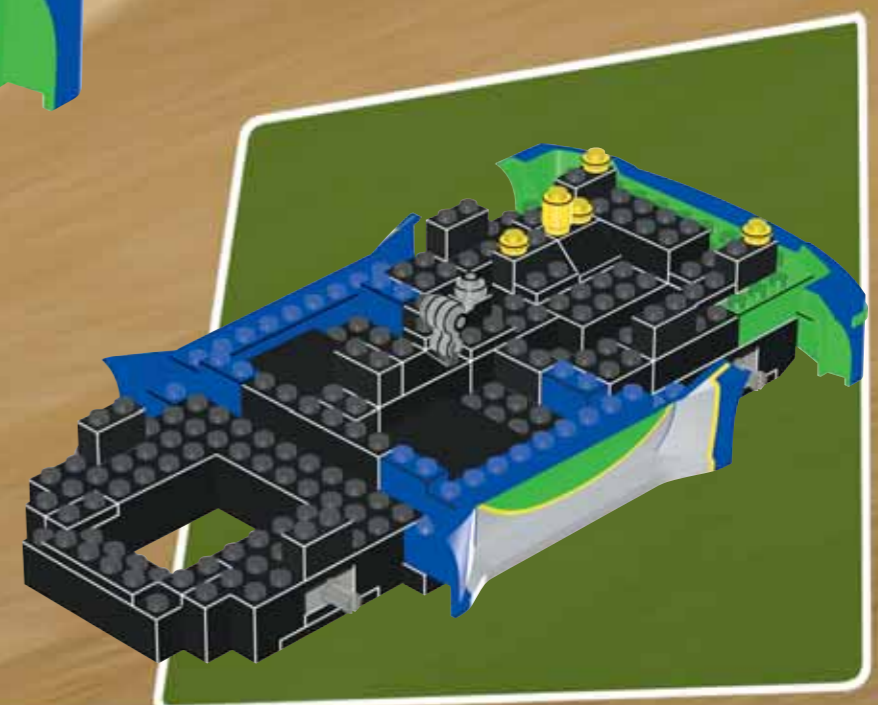

megabrandsinc.com 3 3

3725 SRA 003

www.megabrandsinc.com

TAHUTA PELO DYNAMIC Technologies

ZUIDA HALUFA

TIME ZONE 3 3

- 1x [Grey Pin]
- 4x [Yellow Pin]
- 1x [Black Technic Brick 1x3 with Hole]
- 2x [Grey Technic Axle]
- 1x [Grey Technic Axle]
- 1x [Yellow Pin]
- 1x [Black Technic Brick 1x3 with Hole]
- 1x [Black Technic Brick 1x5 with Hole]