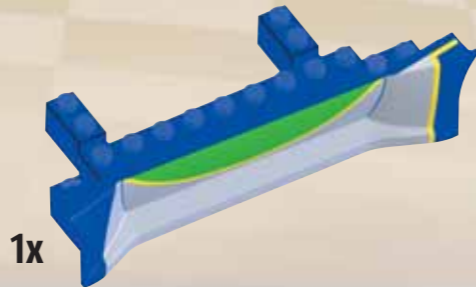

megabrandsinc.com 3 3

3725 SRA 003

www.megabrandsinc.com

TAHUTA PELO DYNAMIC Technologies

ZUIDA HALUFA

TIME ZONE 3 3

- 1x [Grey Pin]
- 4x [Yellow Pin]
- 1x [Black Technic Brick 1x3 with Hole]
- 2x [Grey Technic Axle]
- 1x [Grey Technic Axle]
- 1x [Yellow Pin]
- 1x [Black Technic Brick 1x3 with Hole]
- 1x [Black Technic Brick 1x5 with Hole]