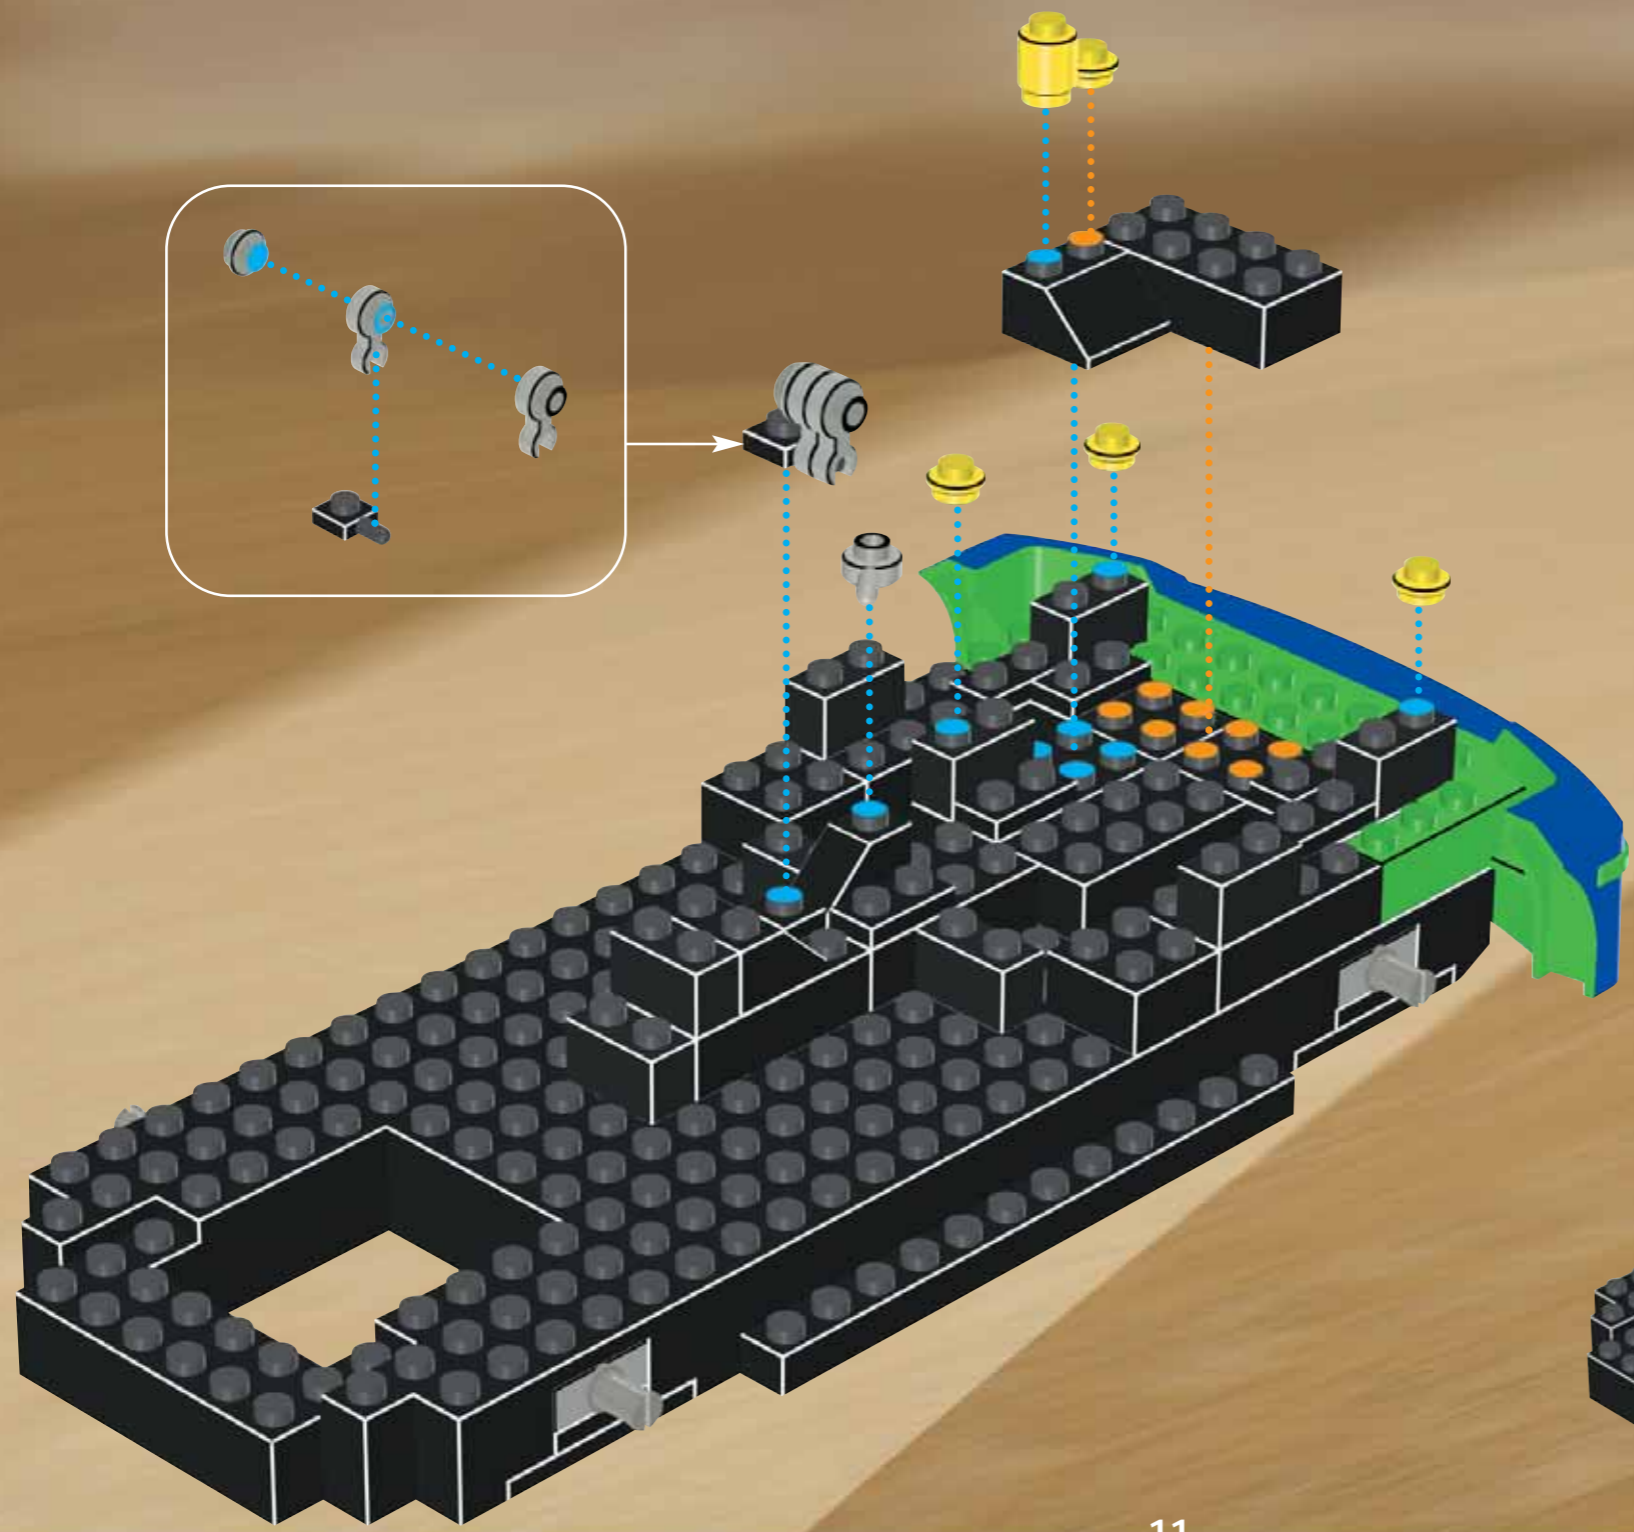

megabrandsinc.com 3 3

3725 SRA 003

www.megabrandsinc.com

TAHUTA PELO DYNAMIC Technologies

ZUIDA HALUFA

TIME ZONE 3 3

- 1x [Grey Pin]
- 4x [Yellow Pin]
- 1x [Black Technic Brick 1x3 with Hole]
- 2x [Grey Technic Axle]
- 1x [Grey Technic Axle]
- 1x [Yellow Pin]
- 1x [Black Technic Brick 1x3 with Hole]
- 1x [Black Technic Brick 1x5 with Hole]