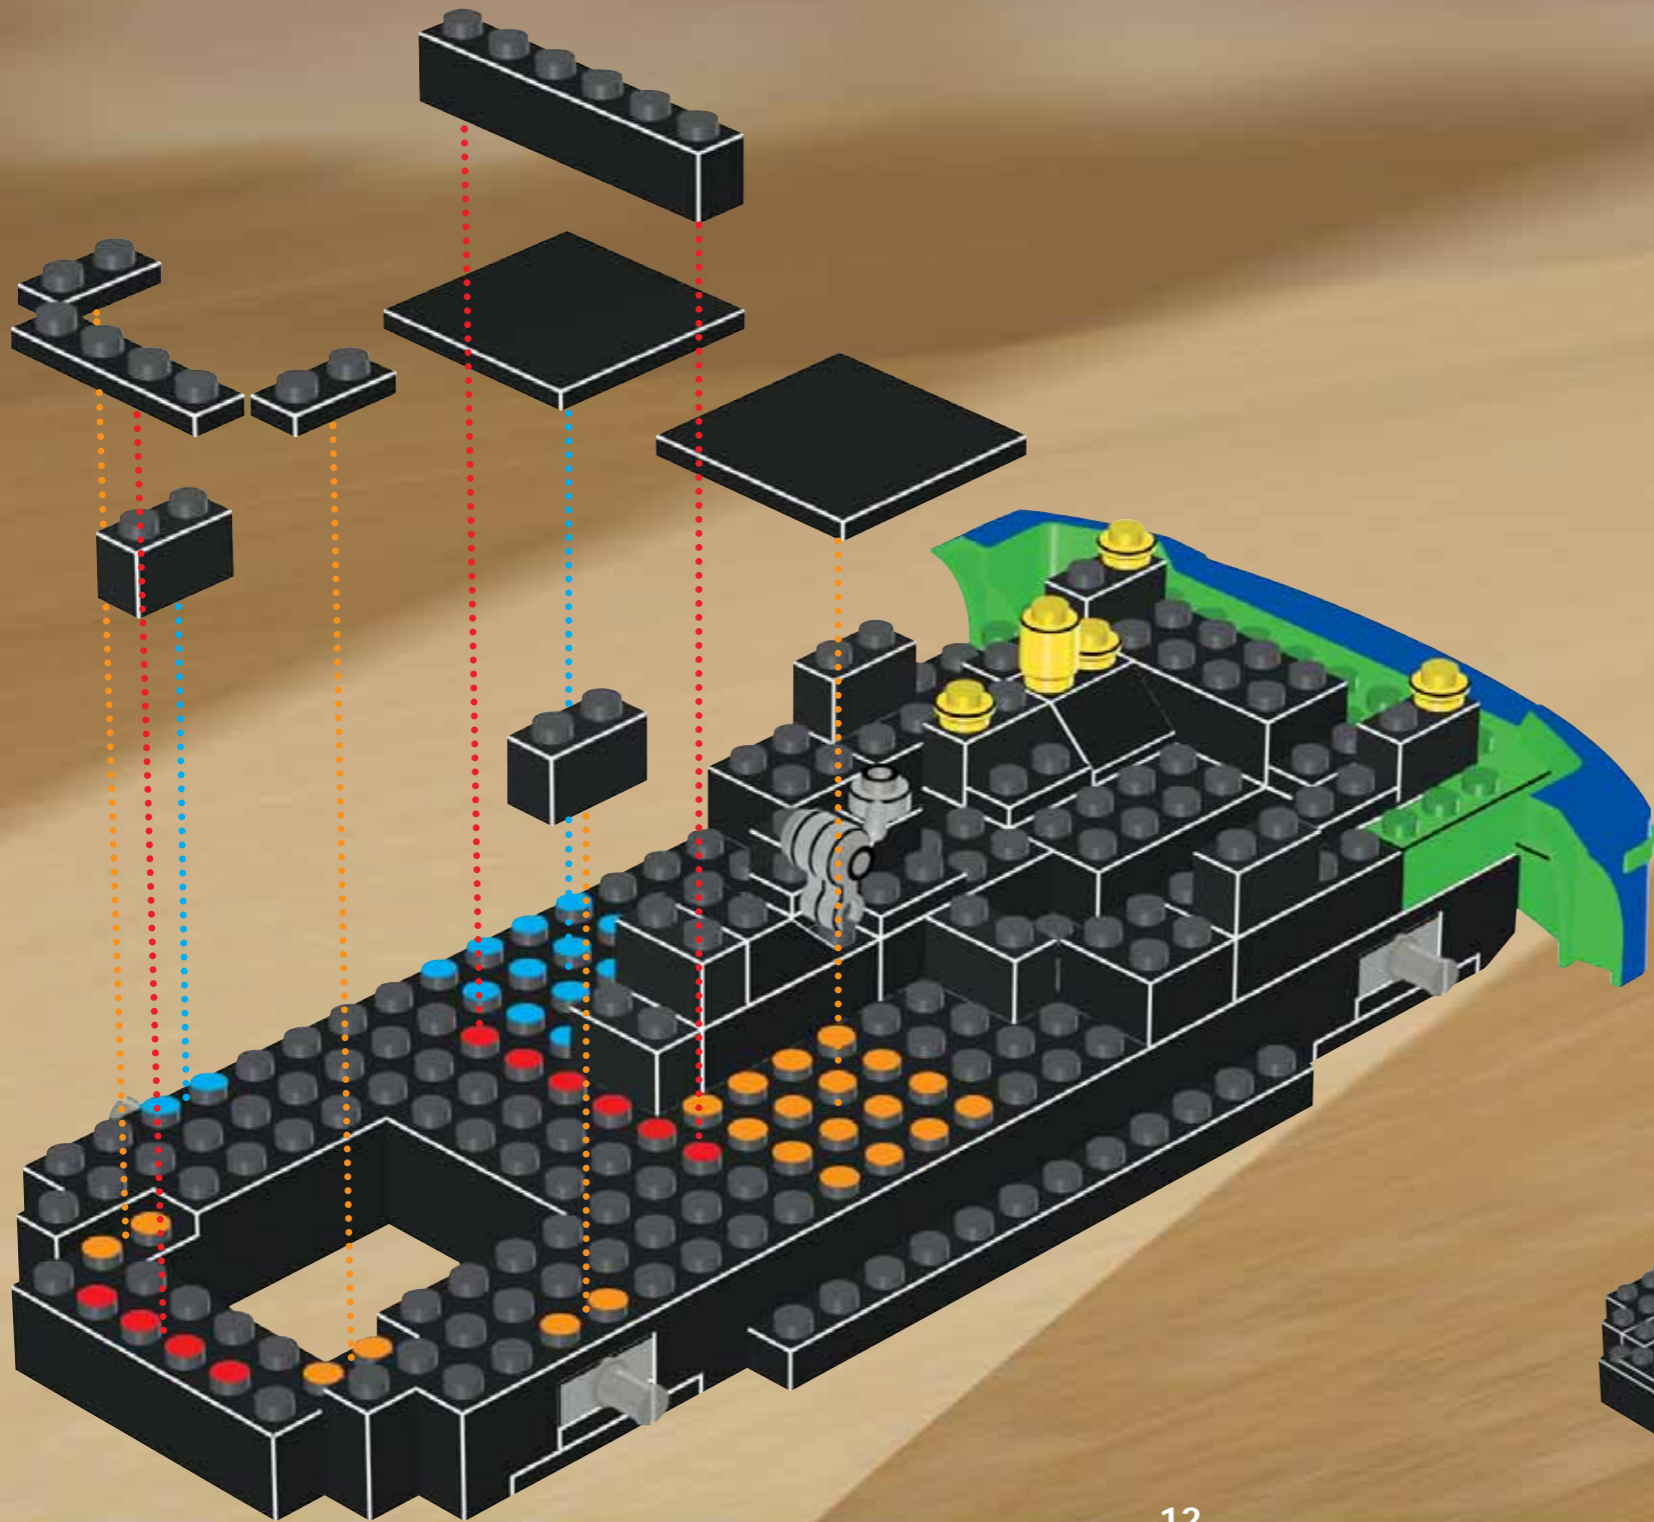

megabrandsinc.com 3 3

3725 SRA 003

www.megabrandsinc.com

TAHUTA PELO DYNAMIC Technologies

ZUIDA HALUFA

TIME ZONE 3 3

- 1x [Grey Pin]
- 4x [Yellow Pin]
- 1x [Black Technic Brick 1x3 with Hole]
- 2x [Grey Technic Axle]
- 1x [Grey Technic Axle]
- 1x [Yellow Pin]
- 1x [Black Technic Brick 1x3 with Hole]
- 1x [Black Technic Brick 1x5 with Hole]