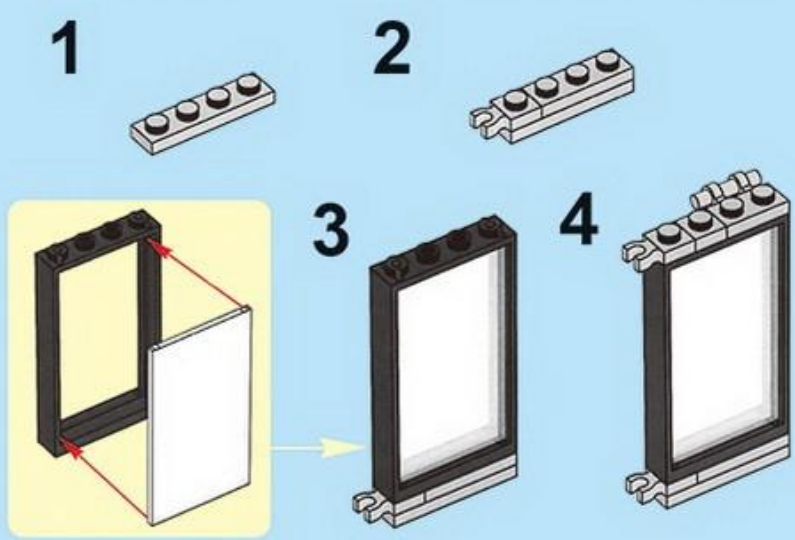

- 2x [1x3 grey Technic brick]
- 3x [1x4 grey Technic brick]
- 1x [1x6 grey Technic brick]
- 1x [1x4 black Technic door]
- 1x [1x4 white Technic panel]
- 2x [1x4 black Technic frame]
- 1x [1x1 black Technic pin]
- 4x [1x2 grey Technic Technic connector]
- 2x [1x2 grey Technic Technic connector]
- 1x [1x2 grey Technic Technic connector]
- 1x [1x2 grey Technic Technic connector]
- 2x [1x2 grey Technic Technic connector]
- 1x [1x2 grey Technic Technic connector]

18