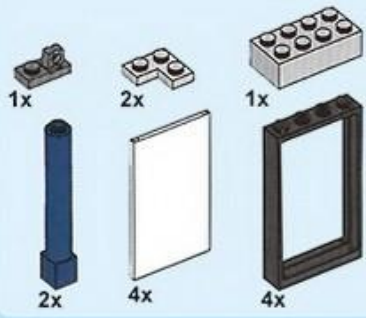

1x

1x

5x

12

15

10

16

17

leapfrog.com

- 2x [1x3 grey Technic brick]
- 3x [1x4 grey Technic brick]
- 1x [1x6 grey Technic brick]
- 1x [1x4 black Technic door]
- 1x [1x4 white Technic panel]
- 2x [1x4 black Technic frame]
- 1x [1x1 black Technic pin]
- 4x [1x2 grey Technic Technic connector]
- 2x [1x2 grey Technic Technic connector]
- 1x [1x2 grey Technic Technic connector]
- 1x [1x2 grey Technic Technic connector]
- 2x [1x2 grey Technic Technic connector]
- 1x [1x2 grey Technic Technic connector]