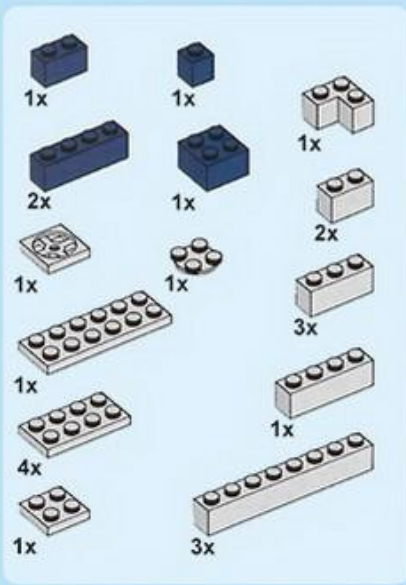

leapfrog.com

- 2x [1x3 grey Technic brick]
- 3x [1x4 grey Technic brick]
- 1x [1x6 grey Technic brick]
- 1x [1x4 black Technic door]
- 1x [1x4 white Technic panel]
- 2x [1x4 black Technic frame]
- 1x [1x1 black Technic pin]
- 4x [1x2 grey Technic Technic connector]
- 2x [1x2 grey Technic Technic connector]
- 1x [1x2 grey Technic Technic connector]
- 1x [1x2 grey Technic Technic connector]
- 2x [1x2 grey Technic Technic connector]
- 1x [1x2 grey Technic Technic connector]

18

19

2

3

20

1

4

- 2x
- 1x
- 1x
- 1x
- 4x
- 2x
- 1x
- 1x
- 1x
- 2x
- 1x