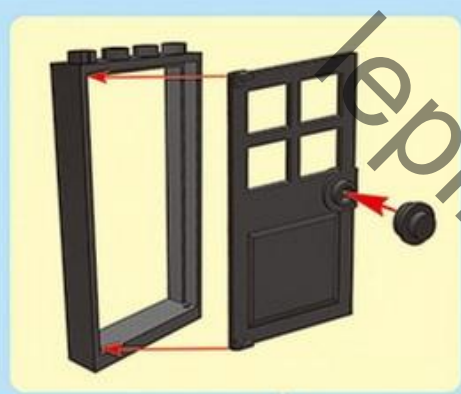

- 2x [1x3 grey Technic brick]
- 3x [1x4 grey Technic brick]
- 1x [1x6 grey Technic brick]
- 1x [1x4 black Technic door]
- 1x [1x4 white Technic panel]
- 2x [1x4 black Technic frame]
- 1x [1x1 black Technic pin]
- 4x [1x2 grey Technic Technic connector]
- 2x [1x2 grey Technic Technic connector]
- 1x [1x2 grey Technic Technic connector]
- 1x [1x2 grey Technic Technic connector]
- 2x [1x2 grey Technic Technic connector]
- 1x [1x2 grey Technic Technic connector]

18