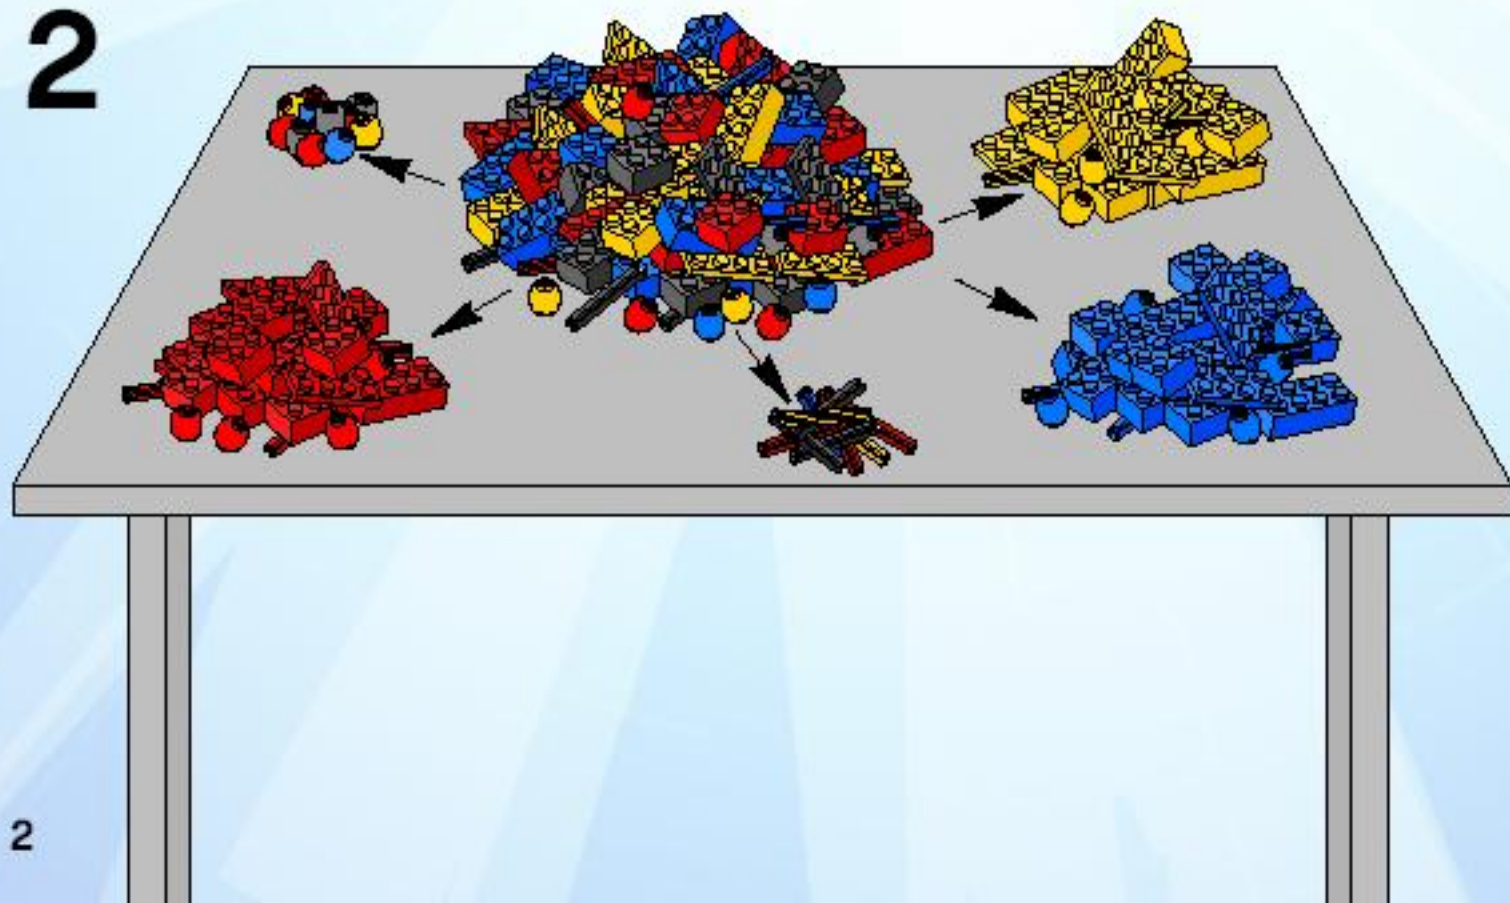

LEGO

**BEN
10
ALIEN
FORCE**

8518

WARNING: CHOKING HAZARD.
Small parts. Not for children under 3 years.

Jet Ray

CN
Cartoon Network

1

2