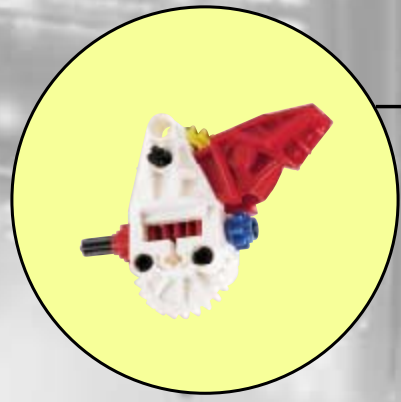

The image shows the box art for the LEGO City Slizer set. The background is a dynamic, low-angle shot of a futuristic city with blue and green buildings and a yellow and black striped platform. In the foreground, a teal and black LEGO Technic vehicle is shown in motion, with a blurred background suggesting speed. The vehicle has four large black wheels and a long, curved teal arm extending upwards. The title 'CITY SLIZER' is prominently displayed in the upper left, with 'CITY' in a yellow circle and 'SLIZER' in large, metallic letters. The set number '8502' is in the top right. The LEGO Technic logo is in the bottom left, and the number '4124714' is in the bottom right.

CITY SLIZER

8502

LEGO Technic

4124714

2

1

3

4

13

14

15

1

2

3

4

2