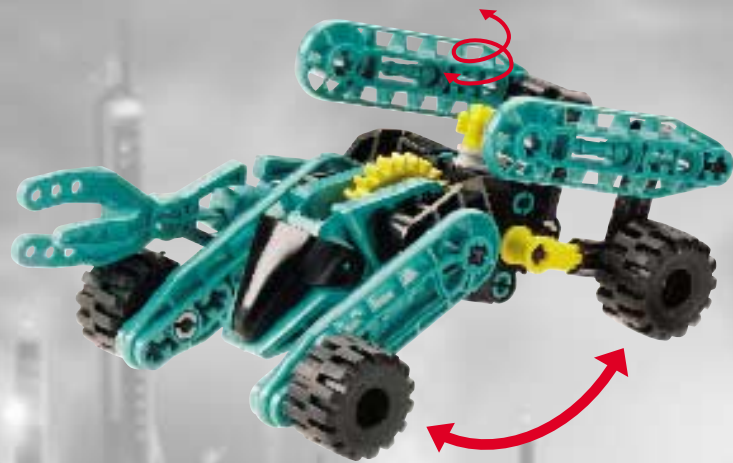

The image shows the box art for the LEGO City Slizer set. The background is a dynamic, low-angle shot of a futuristic city with blue and green buildings and a yellow and black striped platform. In the foreground, a teal and black LEGO Technic vehicle is shown in motion, with a blurred background suggesting speed. The vehicle has four large black wheels and a long, curved teal arm extending upwards. The title 'CITY SLIZER' is prominently displayed in the upper left, with 'CITY' in a yellow circle and 'SLIZER' in large, metallic letters. The set number '8502' is in the top right. The LEGO Technic logo is in the bottom left, and the number '4124714' is in the bottom right.

13

14

15

1

2

3

4

2