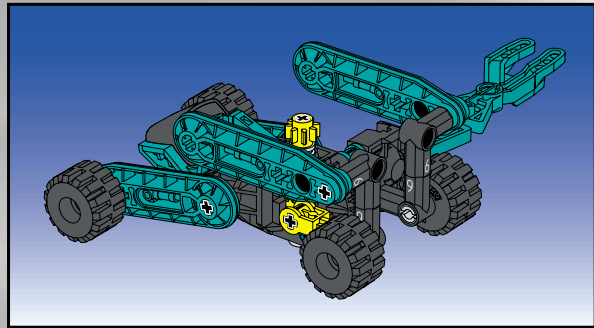

The image shows the box art for the LEGO City Slizer set. The background is a dynamic, low-angle shot of a futuristic city with blue and green buildings and a yellow and black striped platform. In the foreground, a teal and black LEGO Technic vehicle is shown in motion, with a blurred background suggesting speed. The vehicle has four large black wheels and a long, curved teal arm extending upwards. The title 'CITY SLIZER' is prominently displayed in the upper left, with 'CITY' in a yellow circle and 'SLIZER' in large, metallic letters. The set number '8502' is in the top right. The LEGO Technic logo is in the bottom left, and the number '4124714' is in the bottom right.

CITY SLIZER

8502

LEGO Technic

4124714

2

1

3

4