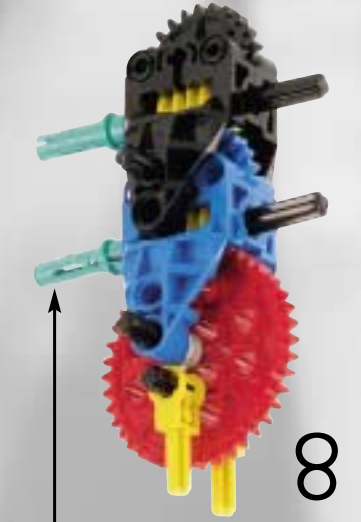

The image shows the box art for the LEGO City Slizer set. The background is a dynamic, low-angle shot of a futuristic city with blue and green buildings and a yellow and black striped platform. In the foreground, a teal and black LEGO Technic vehicle is shown in motion, with a blurred background suggesting speed. The vehicle has four large black wheels and a long, curved teal arm extending upwards. The title 'CITY SLIZER' is prominently displayed in the upper left, with 'CITY' in a yellow circle and 'SLIZER' in large, metallic letters. The set number '8502' is in the top right. The LEGO Technic logo is in the bottom left, and the number '4124714' is in the bottom right.

CITY SLIZER

8502

LEGO Technic

4124714

2

1

3

4

13

14

15

1

2

3

4

2