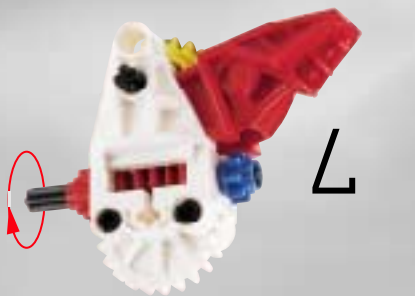

The image shows the box art for the LEGO City Slizer set. The background is a dynamic, low-angle shot of a futuristic city with blue and green buildings and a yellow and black striped platform. In the foreground, a teal and black LEGO Technic vehicle is shown in motion, with a blurred background suggesting speed. The vehicle has four large black wheels and a long, curved teal arm extending upwards. The title 'CITY SLIZER' is prominently displayed in the upper left, with 'CITY' in a yellow circle and 'SLIZER' in large, metallic letters. The set number '8502' is in the top right. The LEGO Technic logo is in the bottom left, and the number '4124714' is in the bottom right.

CITY SLIZER

8502

LEGO Technic

4124714

2

1

3

4

13

14

15

1

2

3

4

2