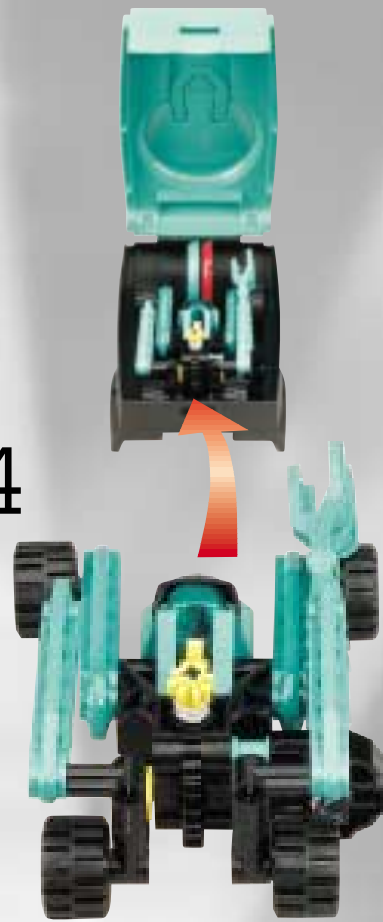

The image shows the box art for the LEGO City Slizer set. The background is a dynamic, low-angle shot of a futuristic city with blue and green buildings and a yellow and black striped platform. In the foreground, a teal and black LEGO Technic vehicle is shown in motion, with a blurred background suggesting speed. The vehicle has four large black wheels and a long, curved teal arm extending upwards. The title 'CITY SLIZER' is prominently displayed in the upper left, with 'CITY' in a yellow circle and 'SLIZER' in large, metallic letters. The set number '8502' is in the top right. The LEGO Technic logo is in the bottom left, and the number '4124714' is in the bottom right.

CITY SLIZER

8502

LEGO Technic

4124714

2

1

3

4

13

14

15

1

2

3

4

2