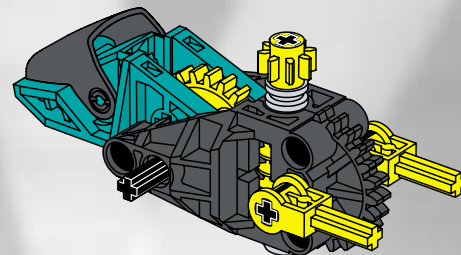

The image shows the box art for the LEGO City Slizer set. The background is a dynamic, low-angle shot of a futuristic city with blue and green buildings and a yellow and black striped platform. In the foreground, a teal and black LEGO Technic vehicle is shown in motion, with a blurred background suggesting speed. The vehicle has four large black wheels and a long, curved teal arm extending upwards. The title 'CITY SLIZER' is prominently displayed in the upper left, with 'CITY' in a yellow circle and 'SLIZER' in large, metallic letters. The set number '8502' is in the top right. The LEGO Technic logo is in the bottom left, and the number '4124714' is in the bottom right.

CITY SLIZER

8502

LEGO Technic

4124714

2

1

3

4

5

6

7

8

9

10

11

12