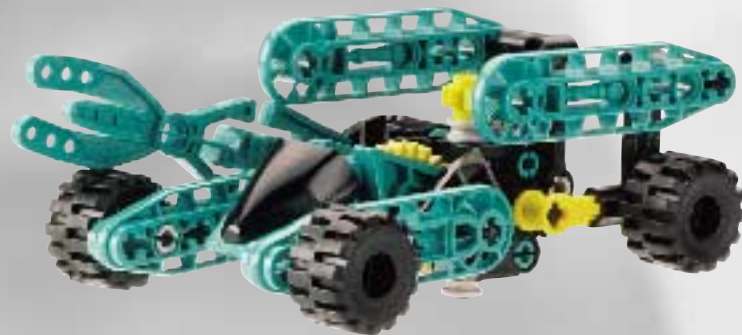

The image shows the box art for the LEGO City Slizer set. The background is a dynamic, low-angle shot of a futuristic city with blue and green buildings and a yellow and black striped platform. In the foreground, a teal and black LEGO Technic vehicle is shown in motion, with a blurred background suggesting speed. The vehicle has four large black wheels and a long, curved teal arm extending upwards. The title 'CITY SLIZER' is prominently displayed in the upper left, with 'CITY' in a yellow circle and 'SLIZER' in large, metallic letters. The set number '8502' is in the top right. The LEGO Technic logo is in the bottom left, and the number '4124714' is in the bottom right.

CITY SLIZER

8502

LEGO Technic

4124714

2

1

3

4

13

14

15

1

2

3

4

2