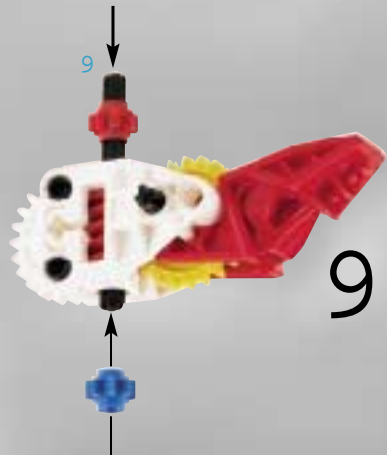

The image shows the box art for the LEGO City Slizer set. The background is a dynamic, low-angle shot of a futuristic city with blue and green buildings and a yellow and black striped platform. In the foreground, a teal and black LEGO Technic vehicle is shown in motion, with a blurred background suggesting speed. The vehicle has four large black wheels and a long, curved teal arm extending upwards. The title 'CITY SLIZER' is prominently displayed in the upper left, with 'CITY' in a yellow circle and 'SLIZER' in large, metallic letters. The set number '8502' is in the top right. The LEGO Technic logo is in the bottom left, and the number '4124714' is in the bottom right.

CITY SLIZER

8502

LEGO Technic

4124714

2

1

3

4

13

14

15

1

2

3

4

2