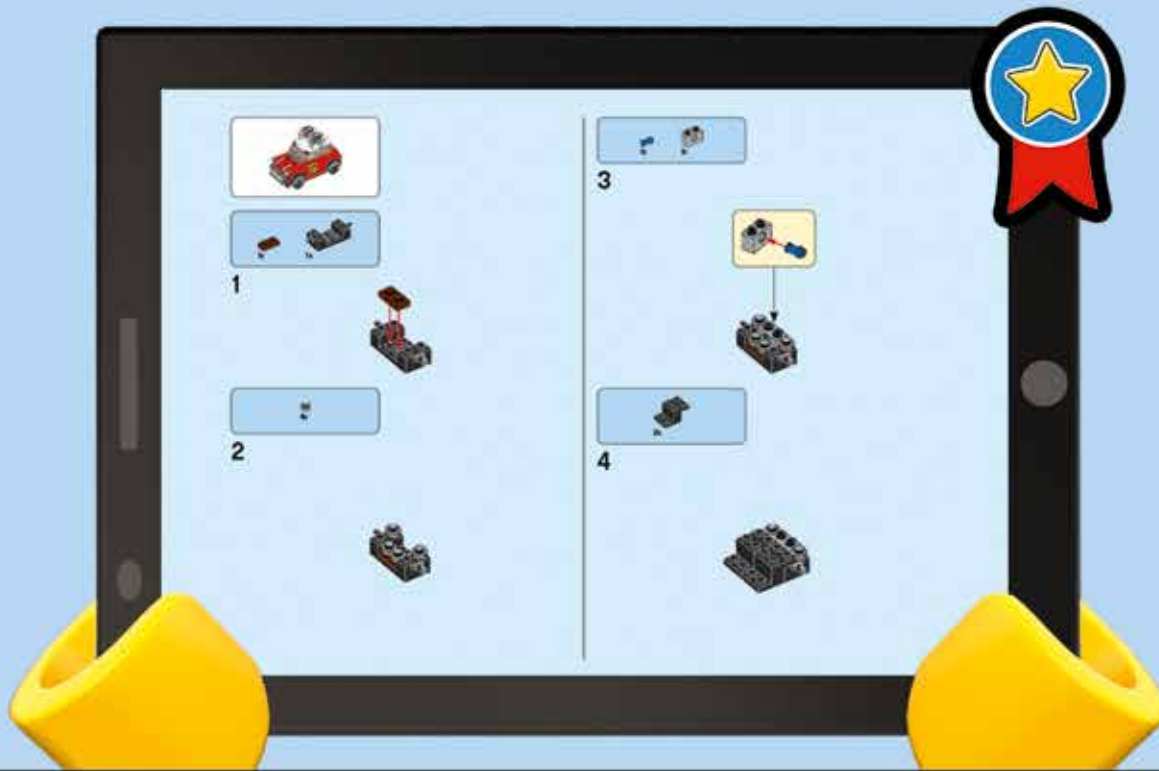

SPEED CHAMPIONS

Officially licensed product by

75894

1

2

3

LEGO.com/apps

Check for compatibility
Vérifier la compatibilité
Comprueba tu compatibilidad