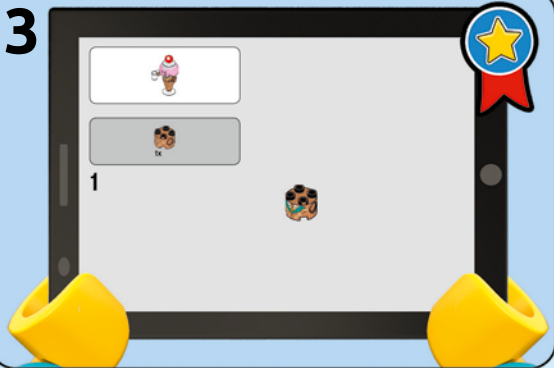

THE
LEGO
MOVIE

70822

WARNING: CHOKING HAZARD.

Toy contains small parts and a small ball.
Not for children under 3 years.

1

2

3

LEGO.com/apps