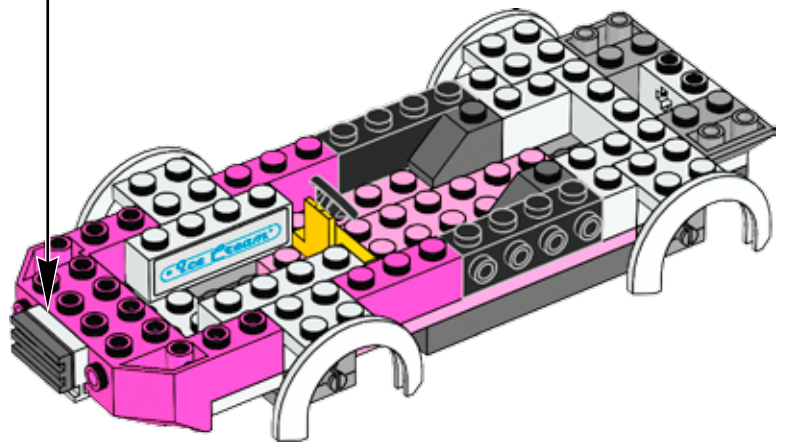

ICE CREAM CRUISER

COMBINE & CREATE

Level 1 - Space Designer
20200

Ice Cream Machine
70804

1

2

3

4

2x

2x

10

11

12

13

14

2x

15

2x

16

17

18

19

20

21