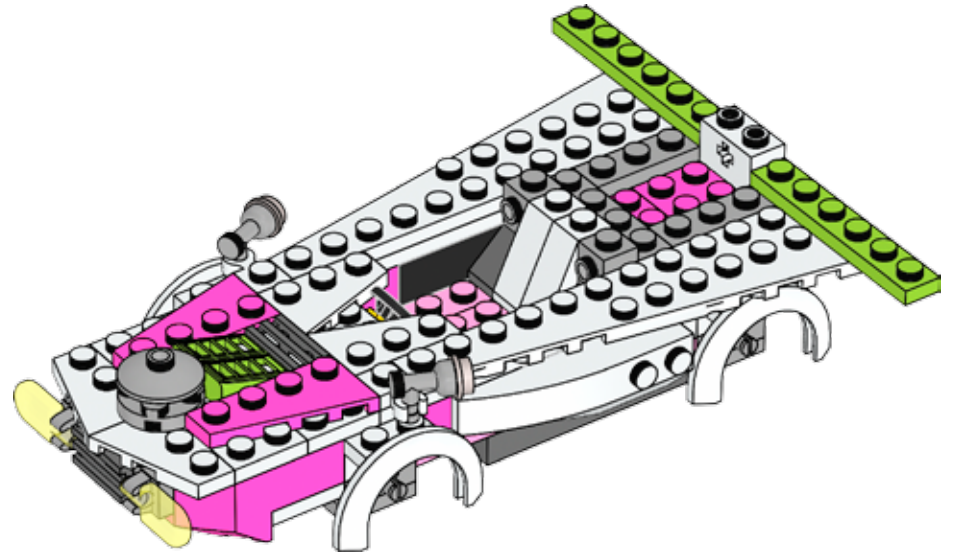

ICE CREAM CRUISER

COMBINE & CREATE

Level 1 - Space Designer
20200

Ice Cream Machine
70804

1

2

3

4

22

23

24

25

26

27

28

29

30

4x

31

1x

1x

32

33

34