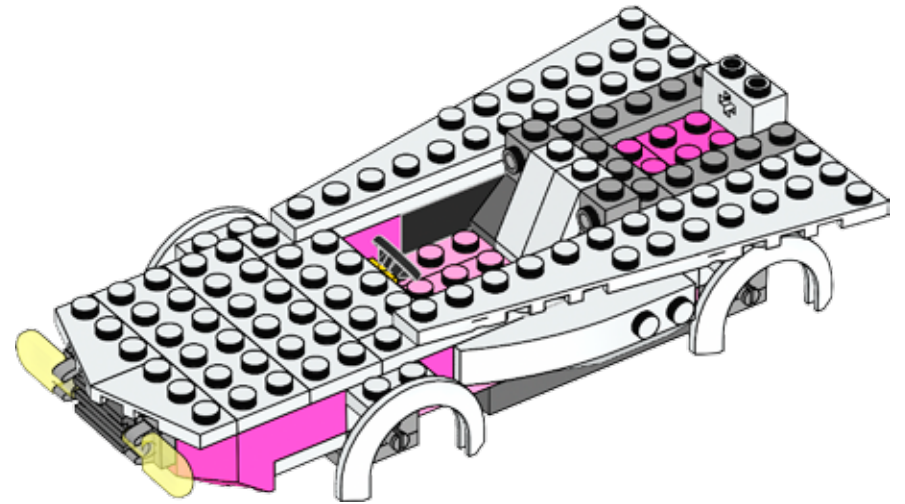

ICE CREAM CRUISER

COMBINE & CREATE

Level 1 - Space Designer
20200

Ice Cream Machine
70804

1

2

3

4

22

23

24

25

26

27

28

29