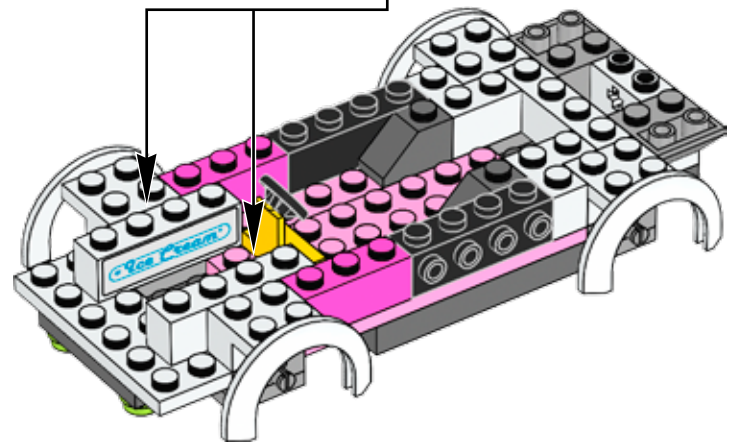

ICE CREAM CRUISER

COMBINE & CREATE

Level 1 - Space Designer
20200

Ice Cream Machine
70804

1

2

3

4

2x

2x

10

11

12

13

14

2x

15

2x

16

17

18

19

20

21