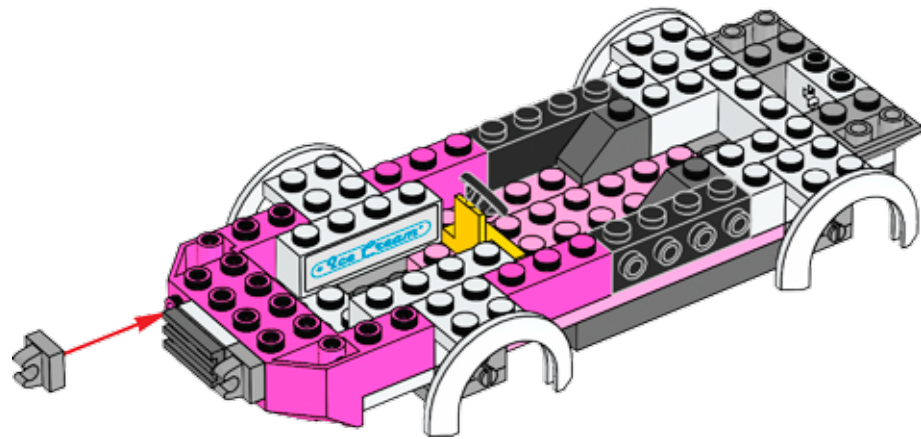

ICE CREAM CRUISER

COMBINE & CREATE

Level 1 - Space Designer
20200

Ice Cream Machine
70804

1

2

3

4

2x

2x

10

11

12

13

14

2x

15

2x

16

17

18

19

20

21