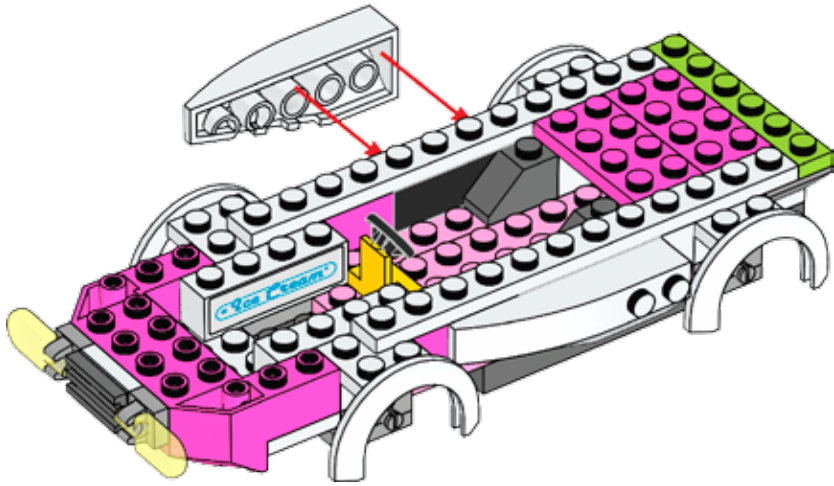

ICE CREAM CRUISER

COMBINE & CREATE

Level 1 - Space Designer
20200

Ice Cream Machine
70804

1

2

3

4

15

2x

16

17

18

19

20

21