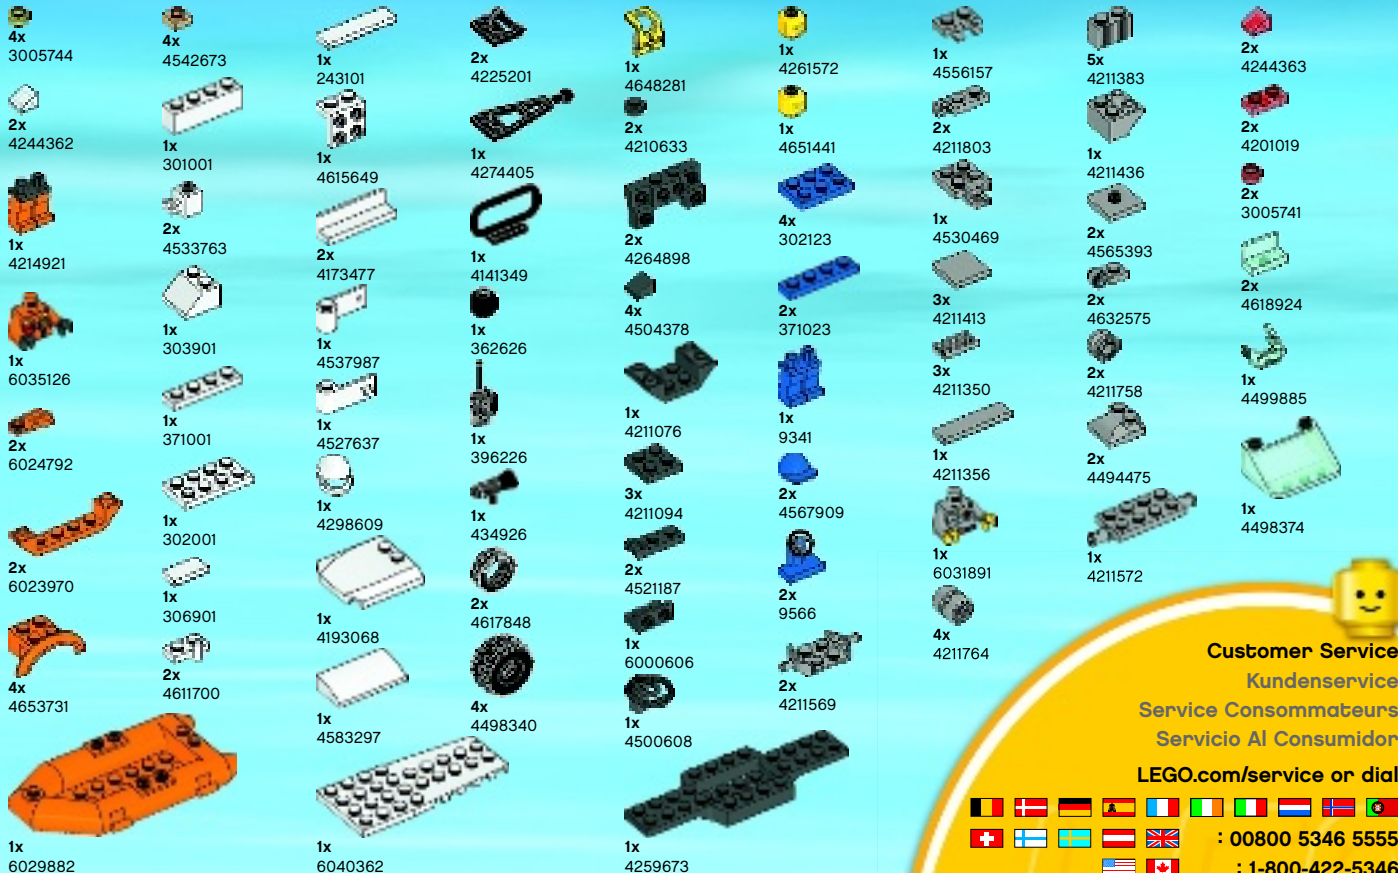

Customer Service
Kundenservice
Service Consommateurs
Servicio Al Consumidor

LEGO.com/service or dial