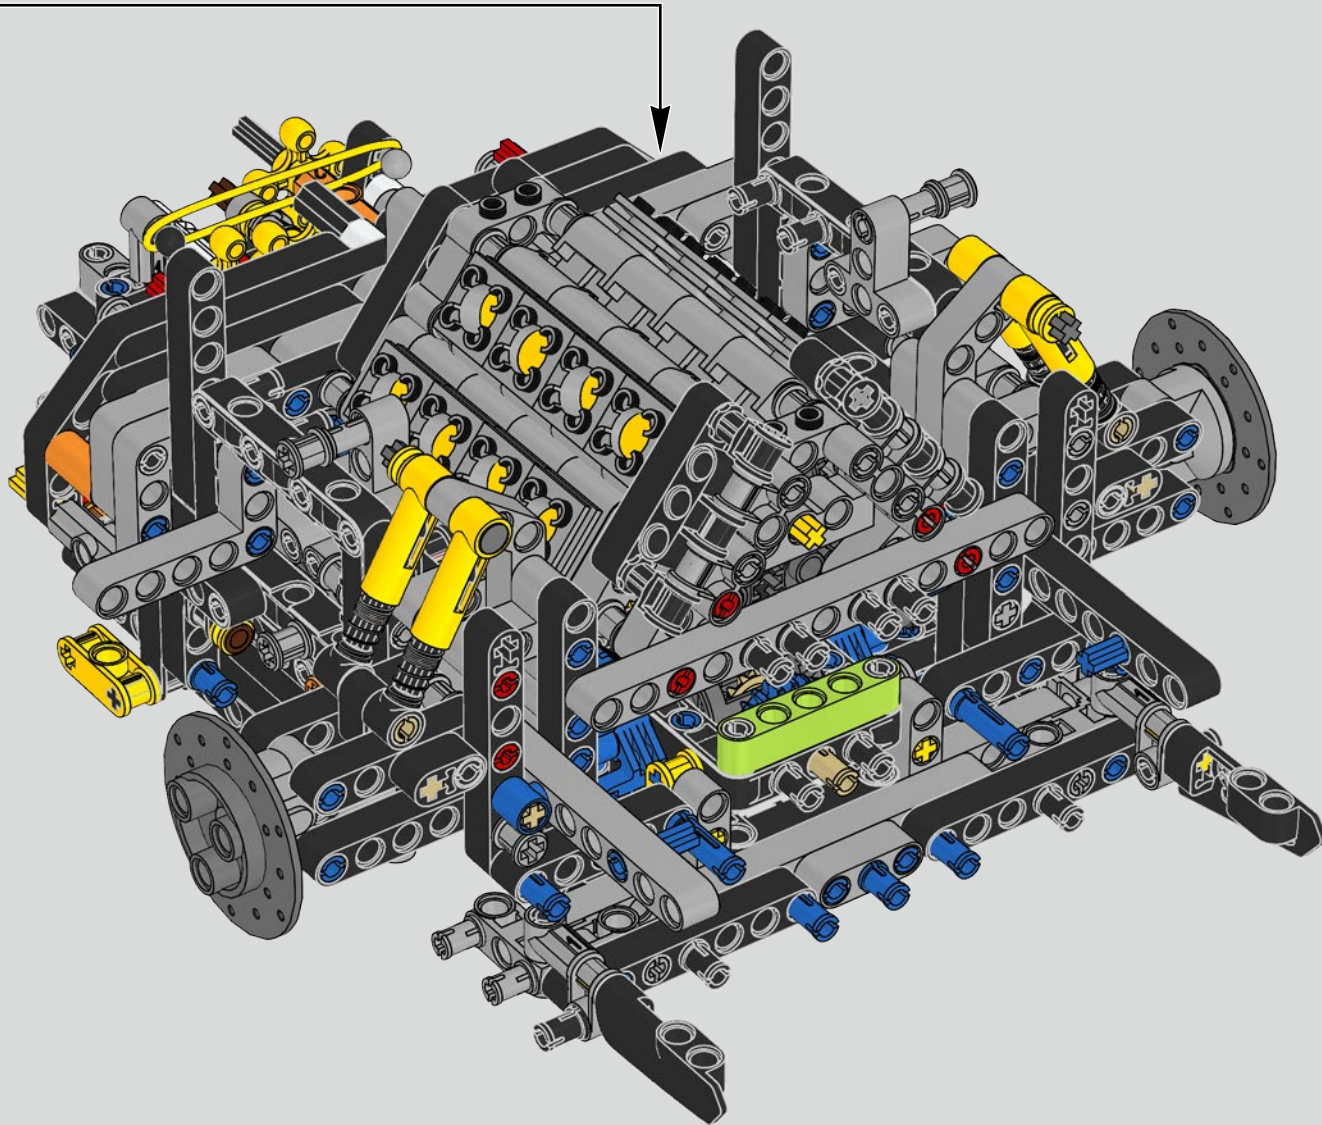

187

188

189

190

191

192

193

194

The high point of the Chiron chassis assembly is called "the marriage". This is the moment at which the full carbon fibre monocoque and the rear-end containing the engine and the gearbox come together. It was important to reproduce this critical process in our LEGO® Technic model.