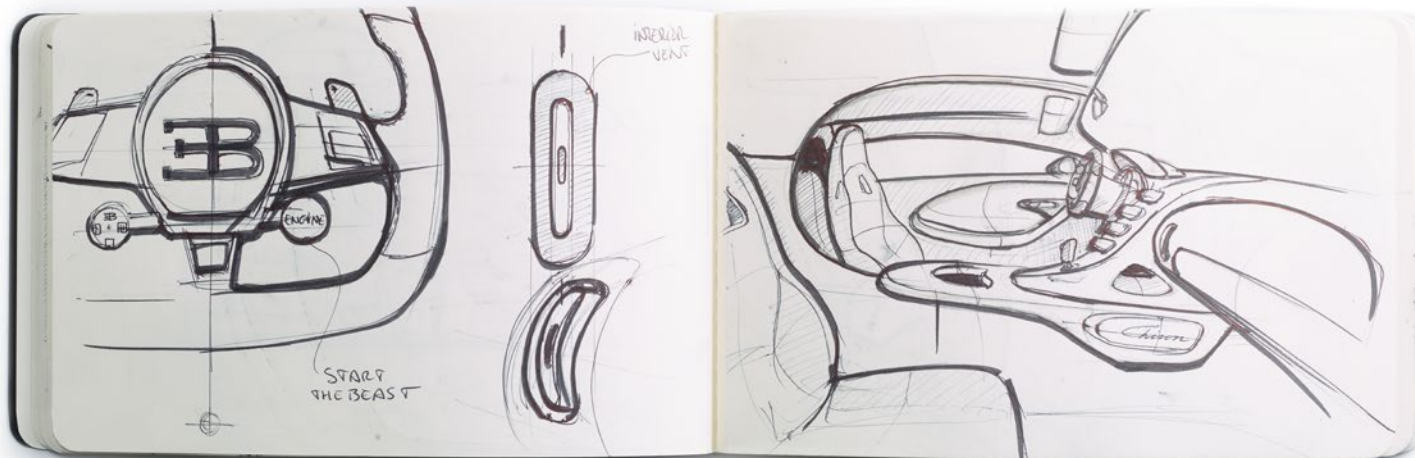

AURELIEN'S SKETCH BOOK

Aureliens Skizzenbuch