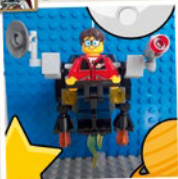

18

19

ManagerExcellentCrocodile

KingYummyCheetah

PrincessBossyRooster

LEGO.com/apps

41390

41394