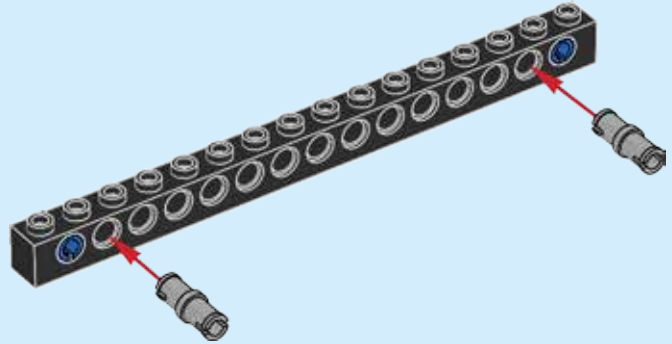

CREATOR

31079

3 IN 1

A small icon of a blue instruction booklet with a white cover, positioned below the "3 IN 1" text.

LEGO.com/creator

1

2

3