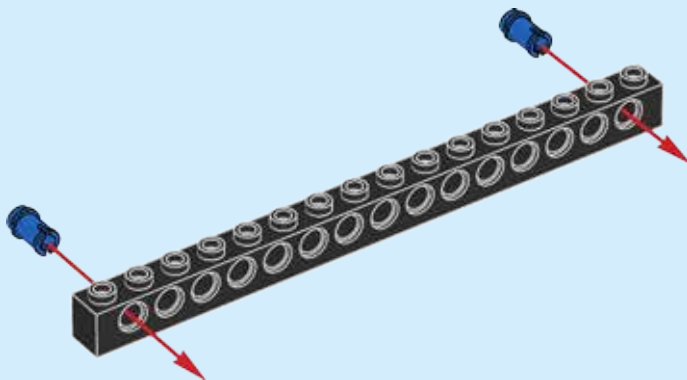

CREATOR

31079

3 IN 1

A small icon of a blue instruction booklet with a white cover, positioned below the "3 IN 1" text.

LEGO.com/creator

1

2

3