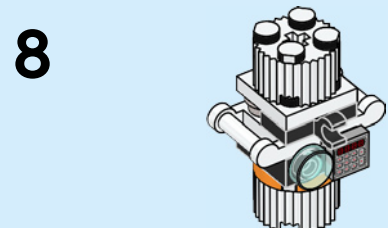

WARNING: CHOKING HAZARD.
Small parts. Not for children under 3 years.

WIN

GO TO WWW.LEGO.COM/RB2019 TO
FILL OUT A SHORT SURVEY ON THIS
PRODUCT FOR A CHANCE TO WIN
A COOL LEGO SET.

Terms & Conditions apply

LEGO.com/RB2019

GAGNE

Rendez-vous au www.LEGO.com/RB2019
pour remplir un court questionnaire sur ce
produit et courir la chance de gagner un
fantastique ensemble LEGO®.
Voir Conditions Générales

GANA

Visita www.LEGO.com/RB2019
y responde una breve encuesta sobre este producto.
¡Puedes ganar un fantástico set LEGO®!
Términos y Condiciones aplicables