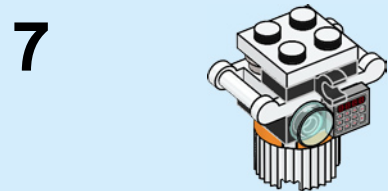

WARNING: CHOKING HAZARD.
Small parts. Not for children under 3 years.

WIN

GO TO WWW.LEGO.COM/RB2019 TO
FILL OUT A SHORT SURVEY ON THIS
PRODUCT FOR A CHANCE TO WIN
A COOL LEGO SET.

Terms & Conditions apply

LEGO.com/RB2019

GAGNE

Rendez-vous au www.LEGO.com/RB2019
pour remplir un court questionnaire sur ce
produit et courir la chance de gagner un
fantastique ensemble LEGO®.
Voir Conditions Générales

GANA

Visita www.LEGO.com/RB2019
y responde una breve encuesta sobre este producto.
¡Puedes ganar un fantástico set LEGO®!
Términos y Condiciones aplicables