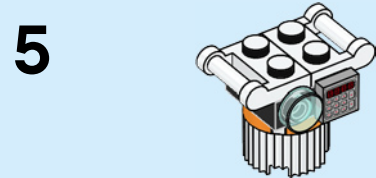

WARNING: CHOKING HAZARD.
Small parts. Not for children under 3 years.

WIN

GO TO WWW.LEGO.COM/RB2019 TO
FILL OUT A SHORT SURVEY ON THIS
PRODUCT FOR A CHANCE TO WIN
A COOL LEGO SET.

Terms & Conditions apply

LEGO.com/RB2019

GAGNE

Rendez-vous au www.LEGO.com/RB2019
pour remplir un court questionnaire sur ce
produit et courir la chance de gagner un
fantastique ensemble LEGO®.
Voir Conditions Générales

GANA

Visita www.LEGO.com/RB2019
y responde una breve encuesta sobre este producto.
¡Puedes ganar un fantástico set LEGO®!
Términos y Condiciones aplicables