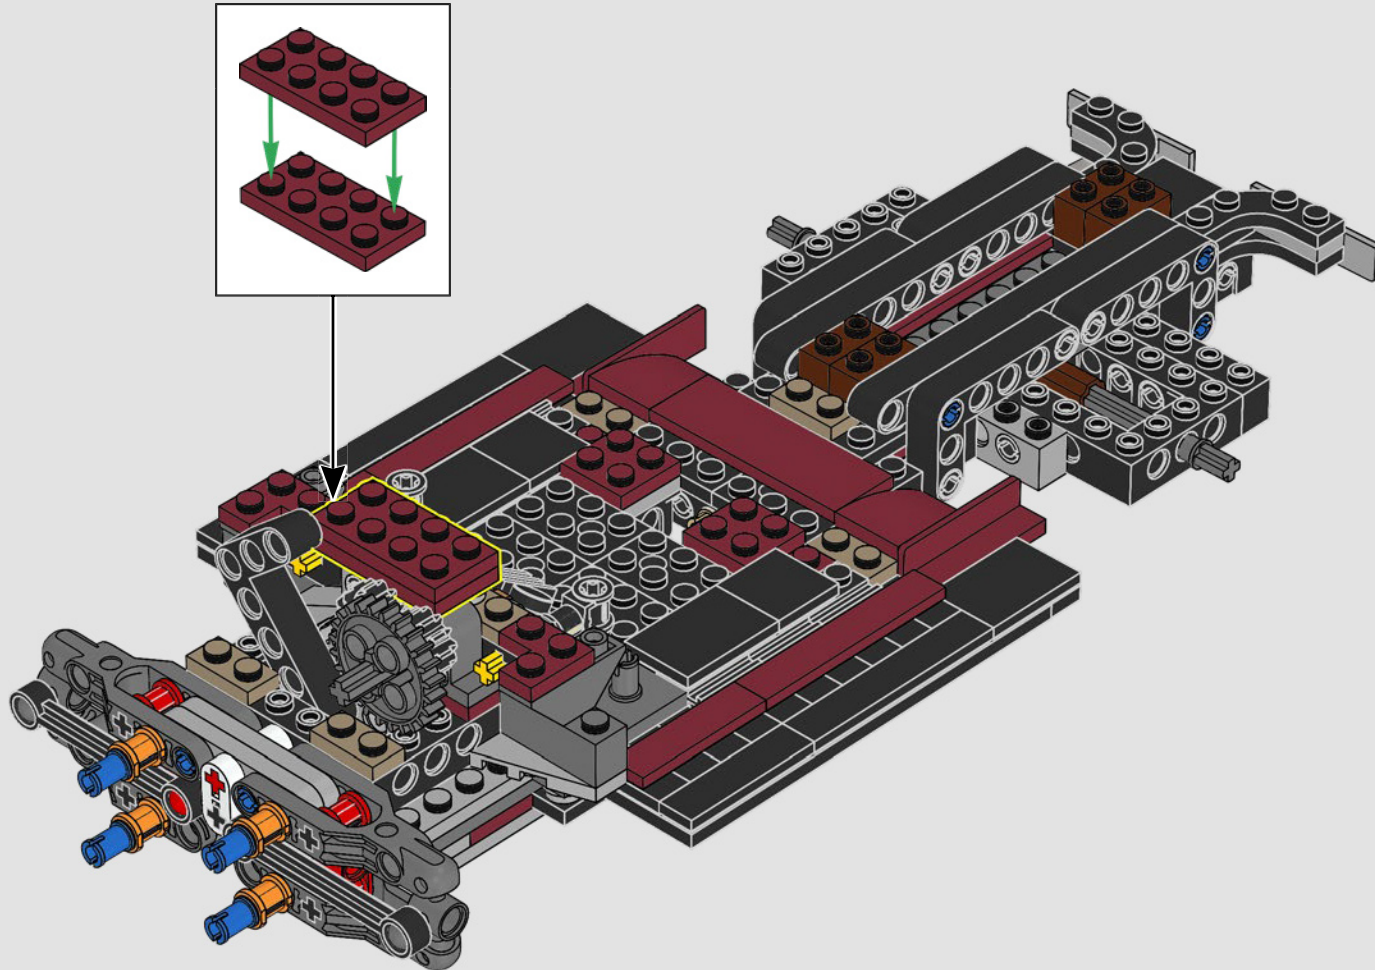

## From the Design Team

The LEGO® design team spent hours studying the iconic pickup trucks of the period and just as long again trying to capture the iconic form and features of this type of vehicle. *"The rounded shape was a particular challenge to recreate with LEGO elements, while the model also had to include a stepside bed, tailgate and removeable wooden side rails to make it as authentic as possible."*

47

48

50

51

52

53

54

55