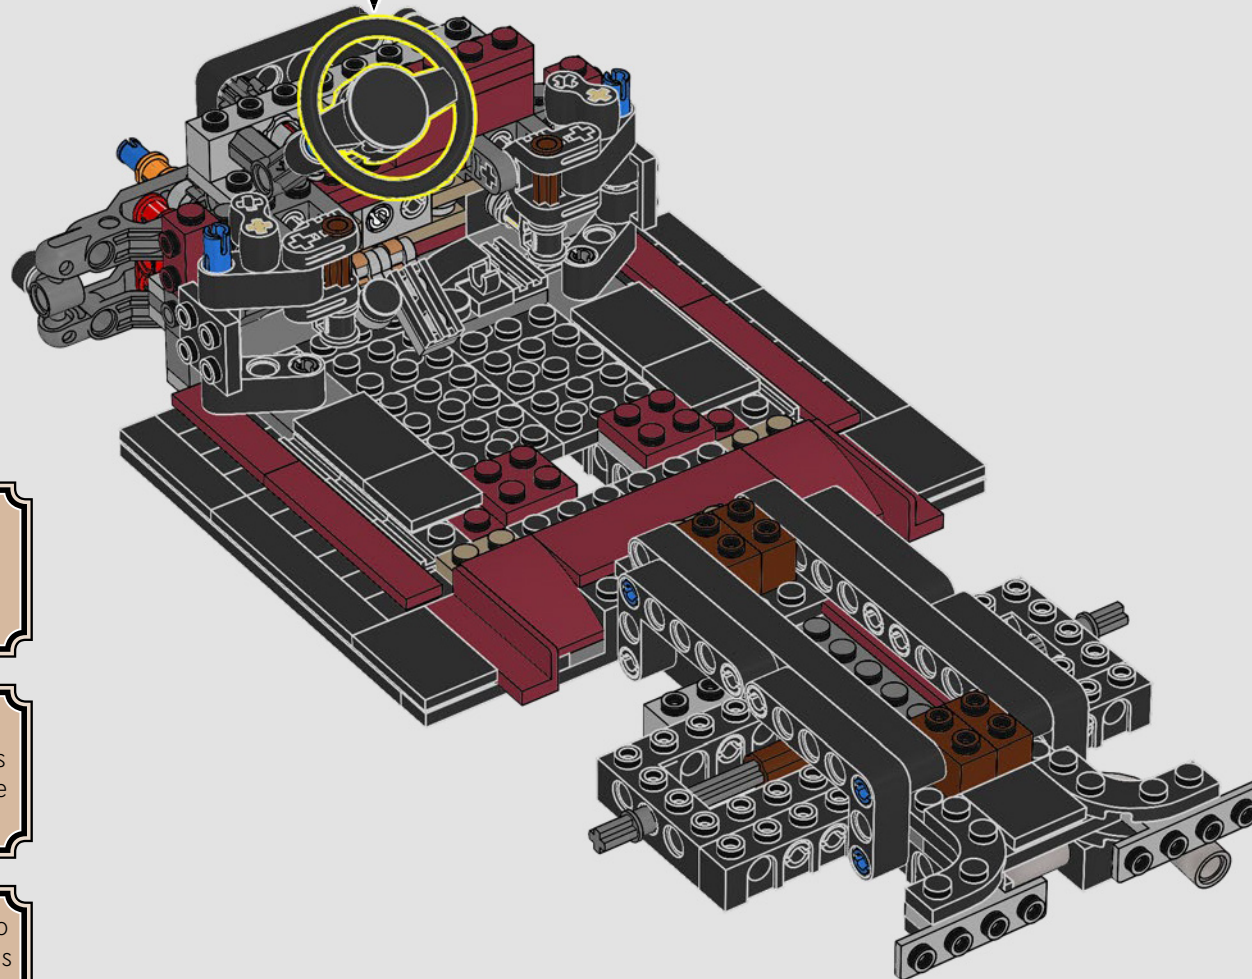

## From the Design Team

The LEGO® design team spent hours studying the iconic pickup trucks of the period and just as long again trying to capture the iconic form and features of this type of vehicle. *"The rounded shape was a particular challenge to recreate with LEGO elements, while the model also had to include a stepside bed, tailgate and removeable wooden side rails to make it as authentic as possible."*

65

66

67

The model features working steering, opening doors and an opening hood to reveal the engine.

Le modèle est doté d'une direction fonctionnelle, de portes ouvrantes et d'un capot relevable pour découvrir le moteur.