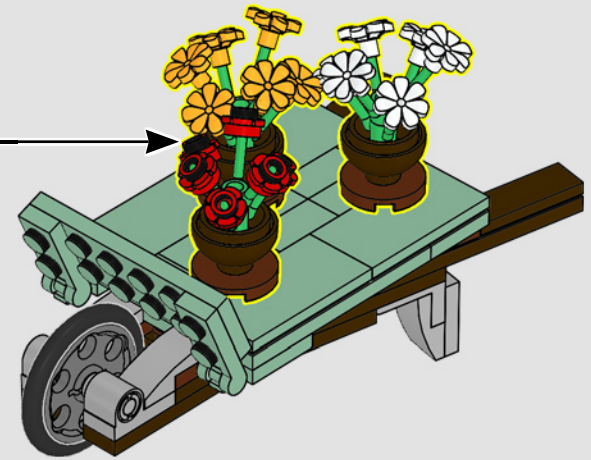

For spring there is a wheelbarrow with flowers and a watering can.

Pour le printemps, il y a une brouette avec des fleurs et un arrosoir.

Para la primavera, hay una carreta con flores y una regadera.