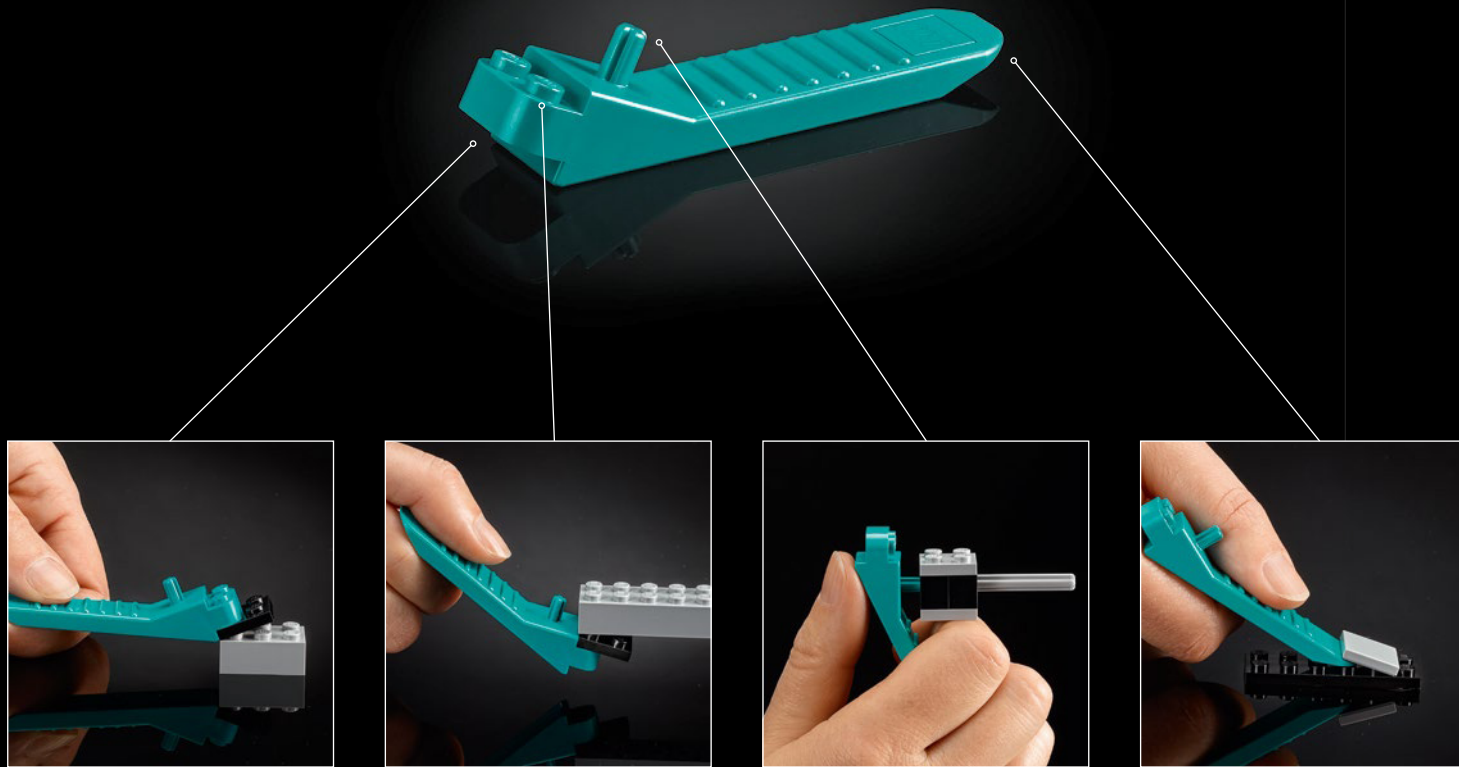

LEGO.com/brickseparator