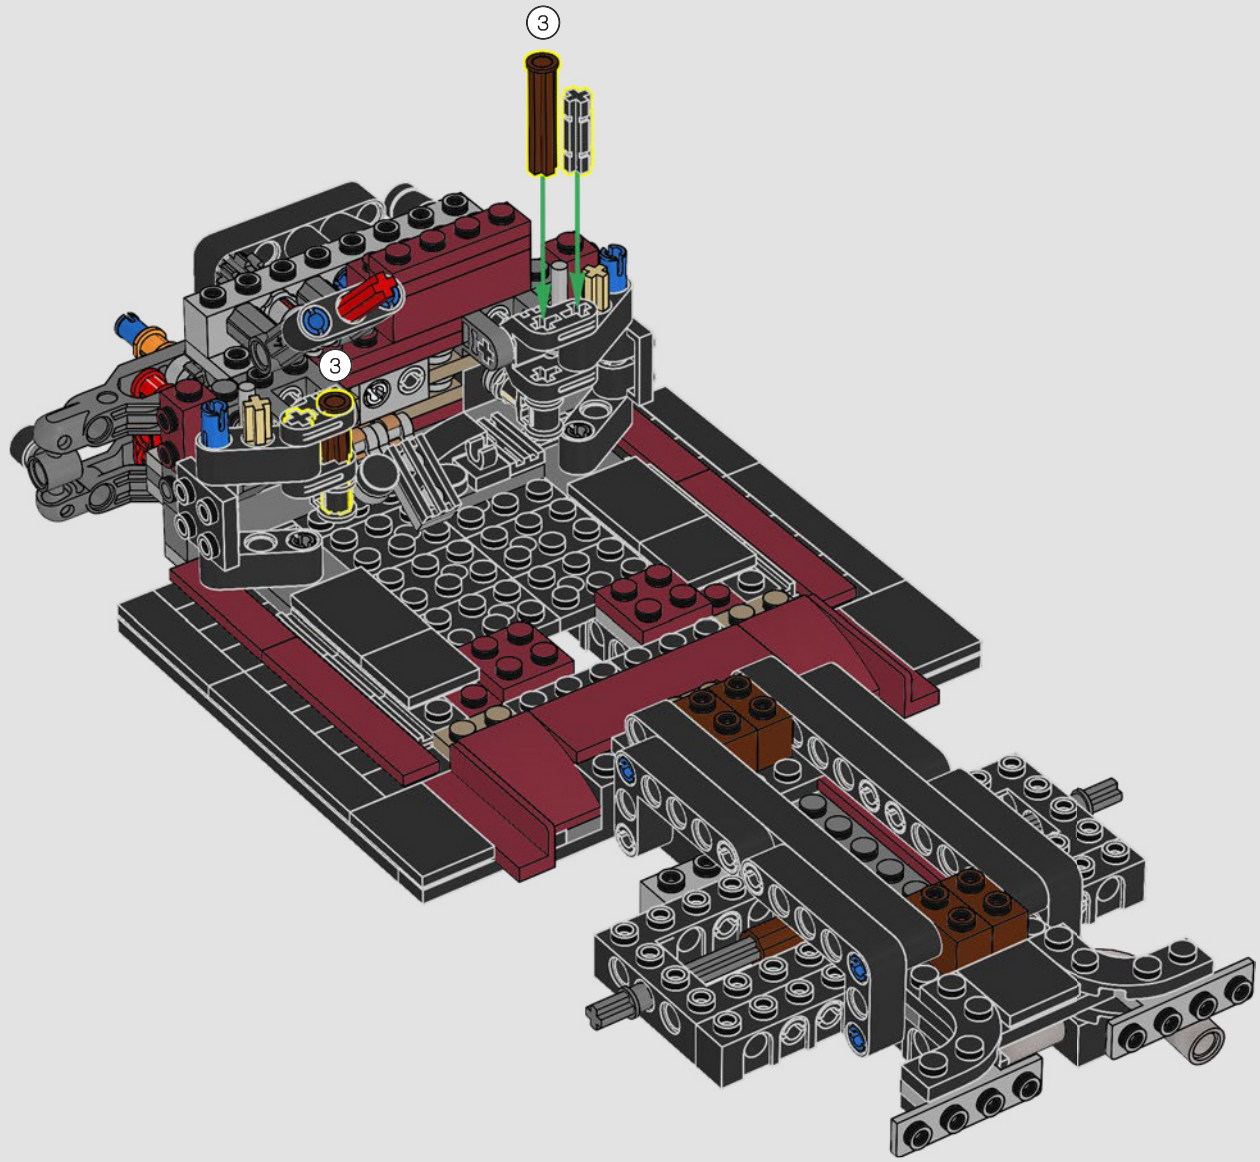

## From the Design Team

The LEGO® design team spent hours studying the iconic pickup trucks of the period and just as long again trying to capture the iconic form and features of this type of vehicle. *"The rounded shape was a particular challenge to recreate with LEGO elements, while the model also had to include a stepside bed, tailgate and removeable wooden side rails to make it as authentic as possible."*

56

57

58

59

61

62

63

64

65

66

67

The model features working steering, opening doors and an opening hood to reveal the engine.

Le modèle est doté d'une direction fonctionnelle, de portes ouvrantes et d'un capot relevable pour découvrir le moteur.