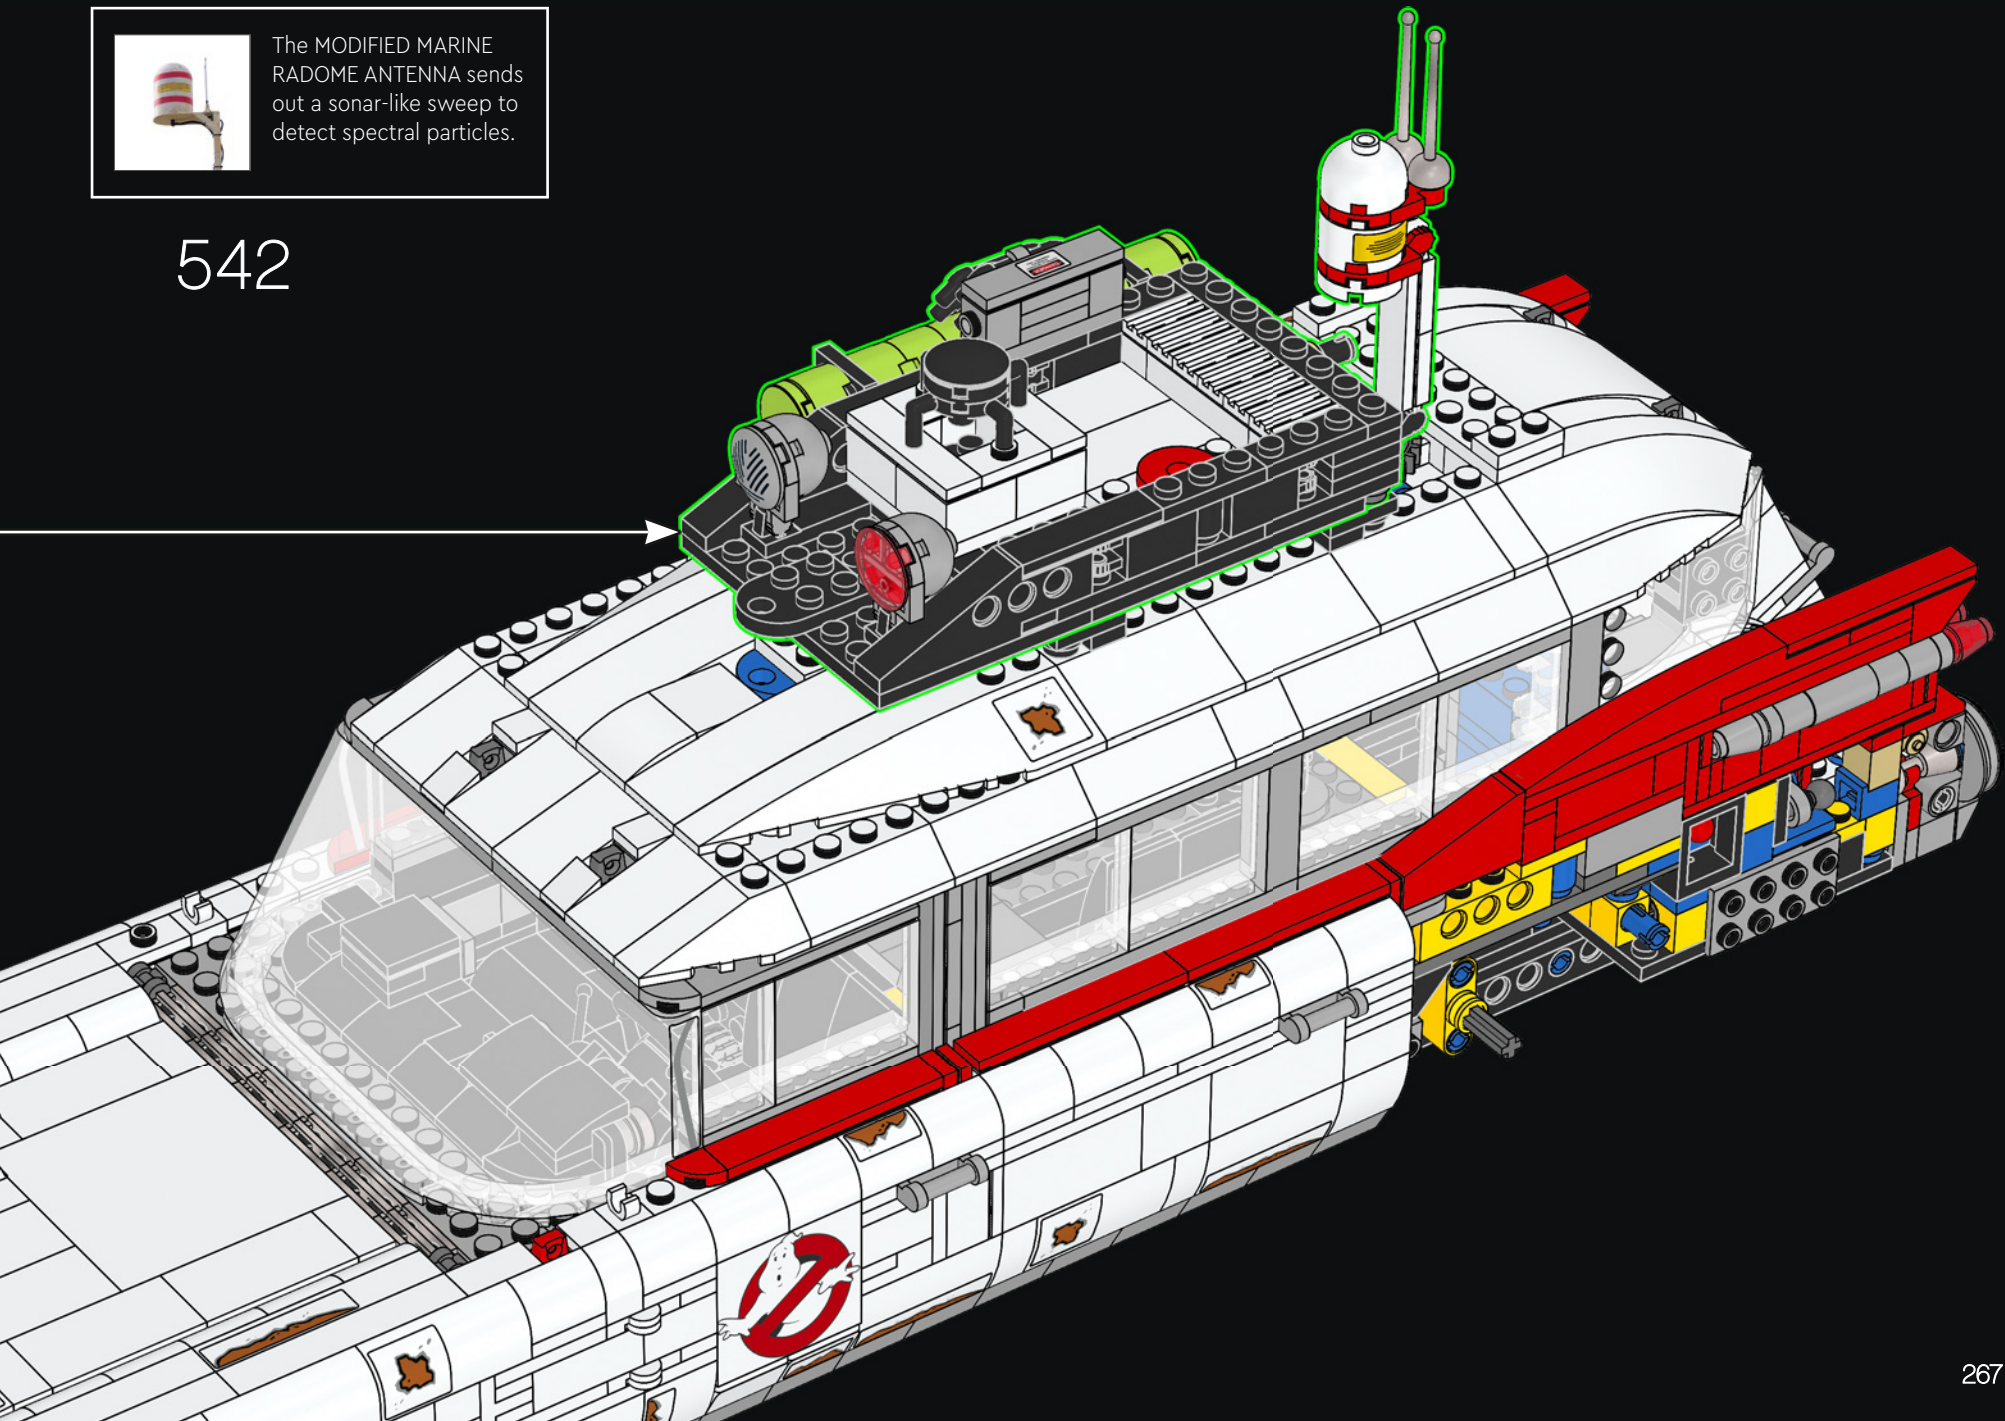

The MODIFIED MARINE RADOME ANTENNA sends out a sonar-like sweep to detect spectral particles.

542