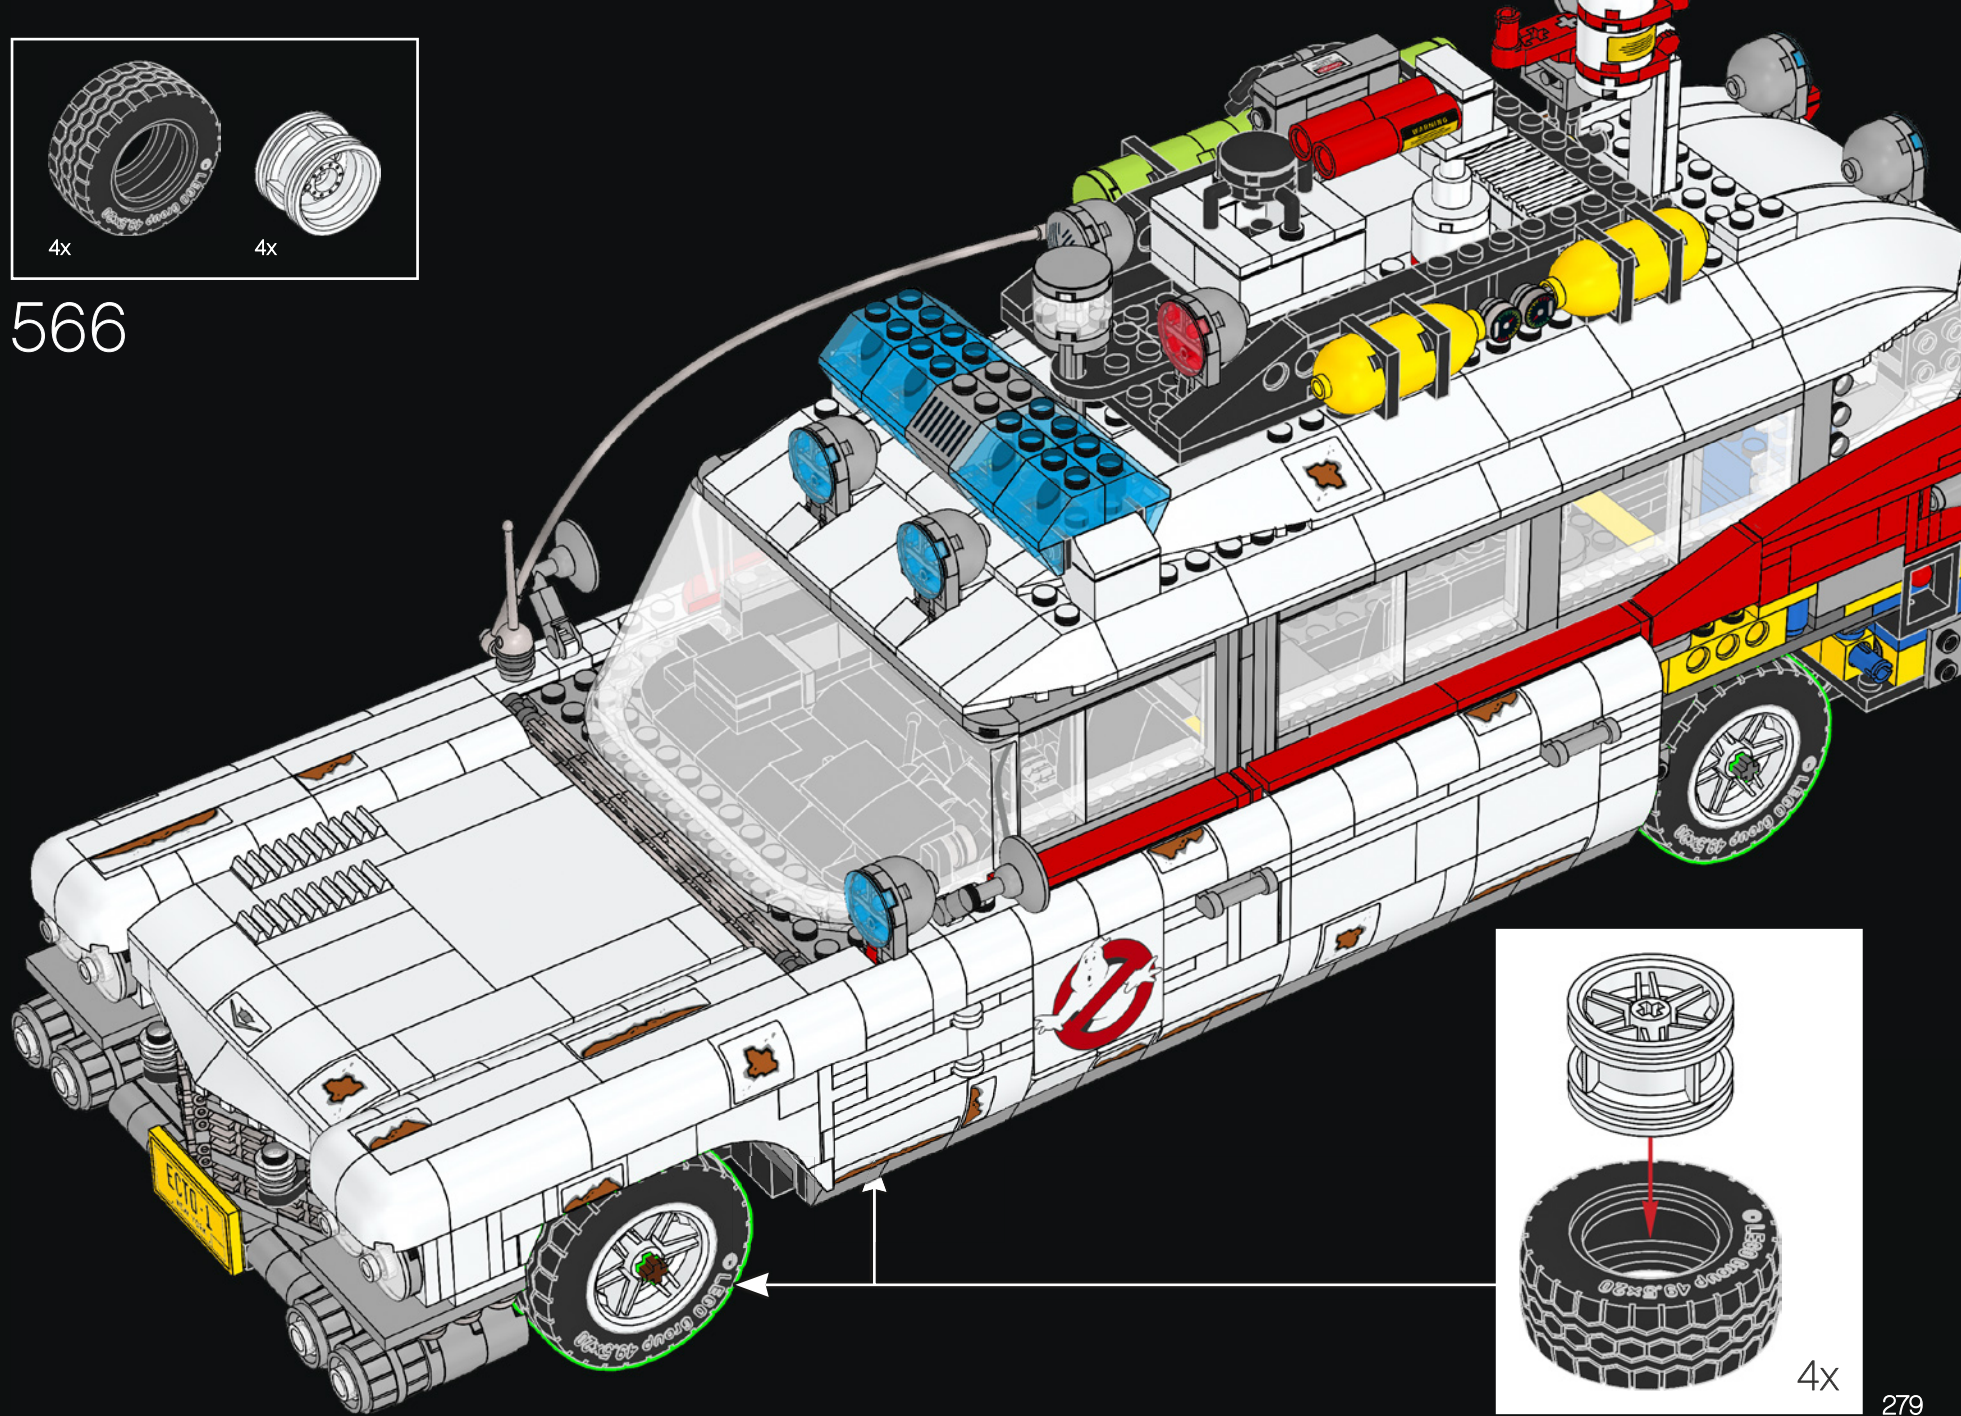

564

565

The vintage UNITY S6 SPOTLIGHT is capable of illuminating at approx. 1,000,000 lumens.

566

567

568

569

570