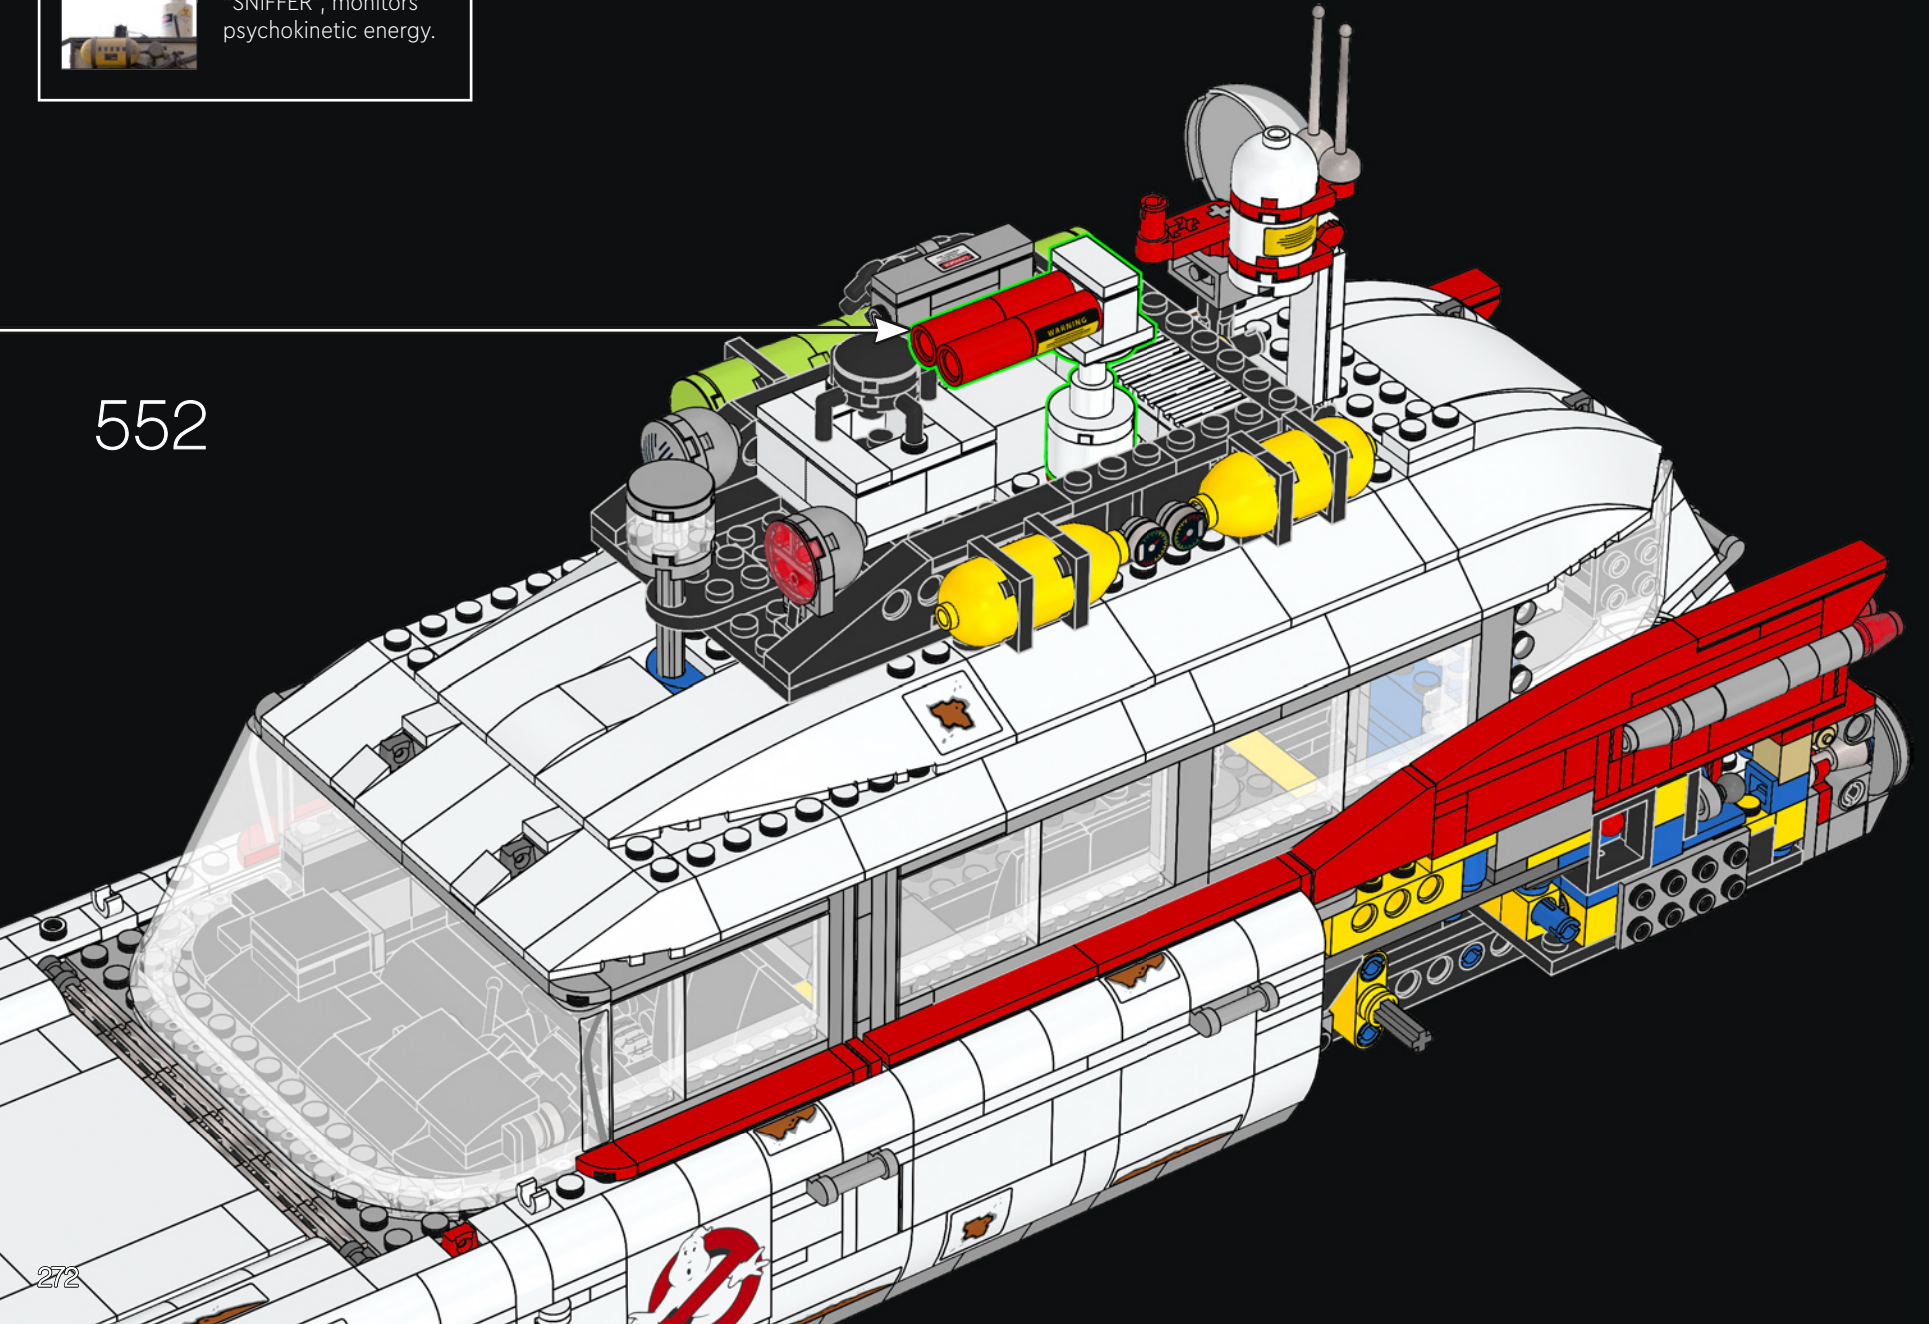

549

550

551

The T.U. ANTENNA, better known as the "SNIFFER", monitors psychokinetic energy.

552

553

554

555