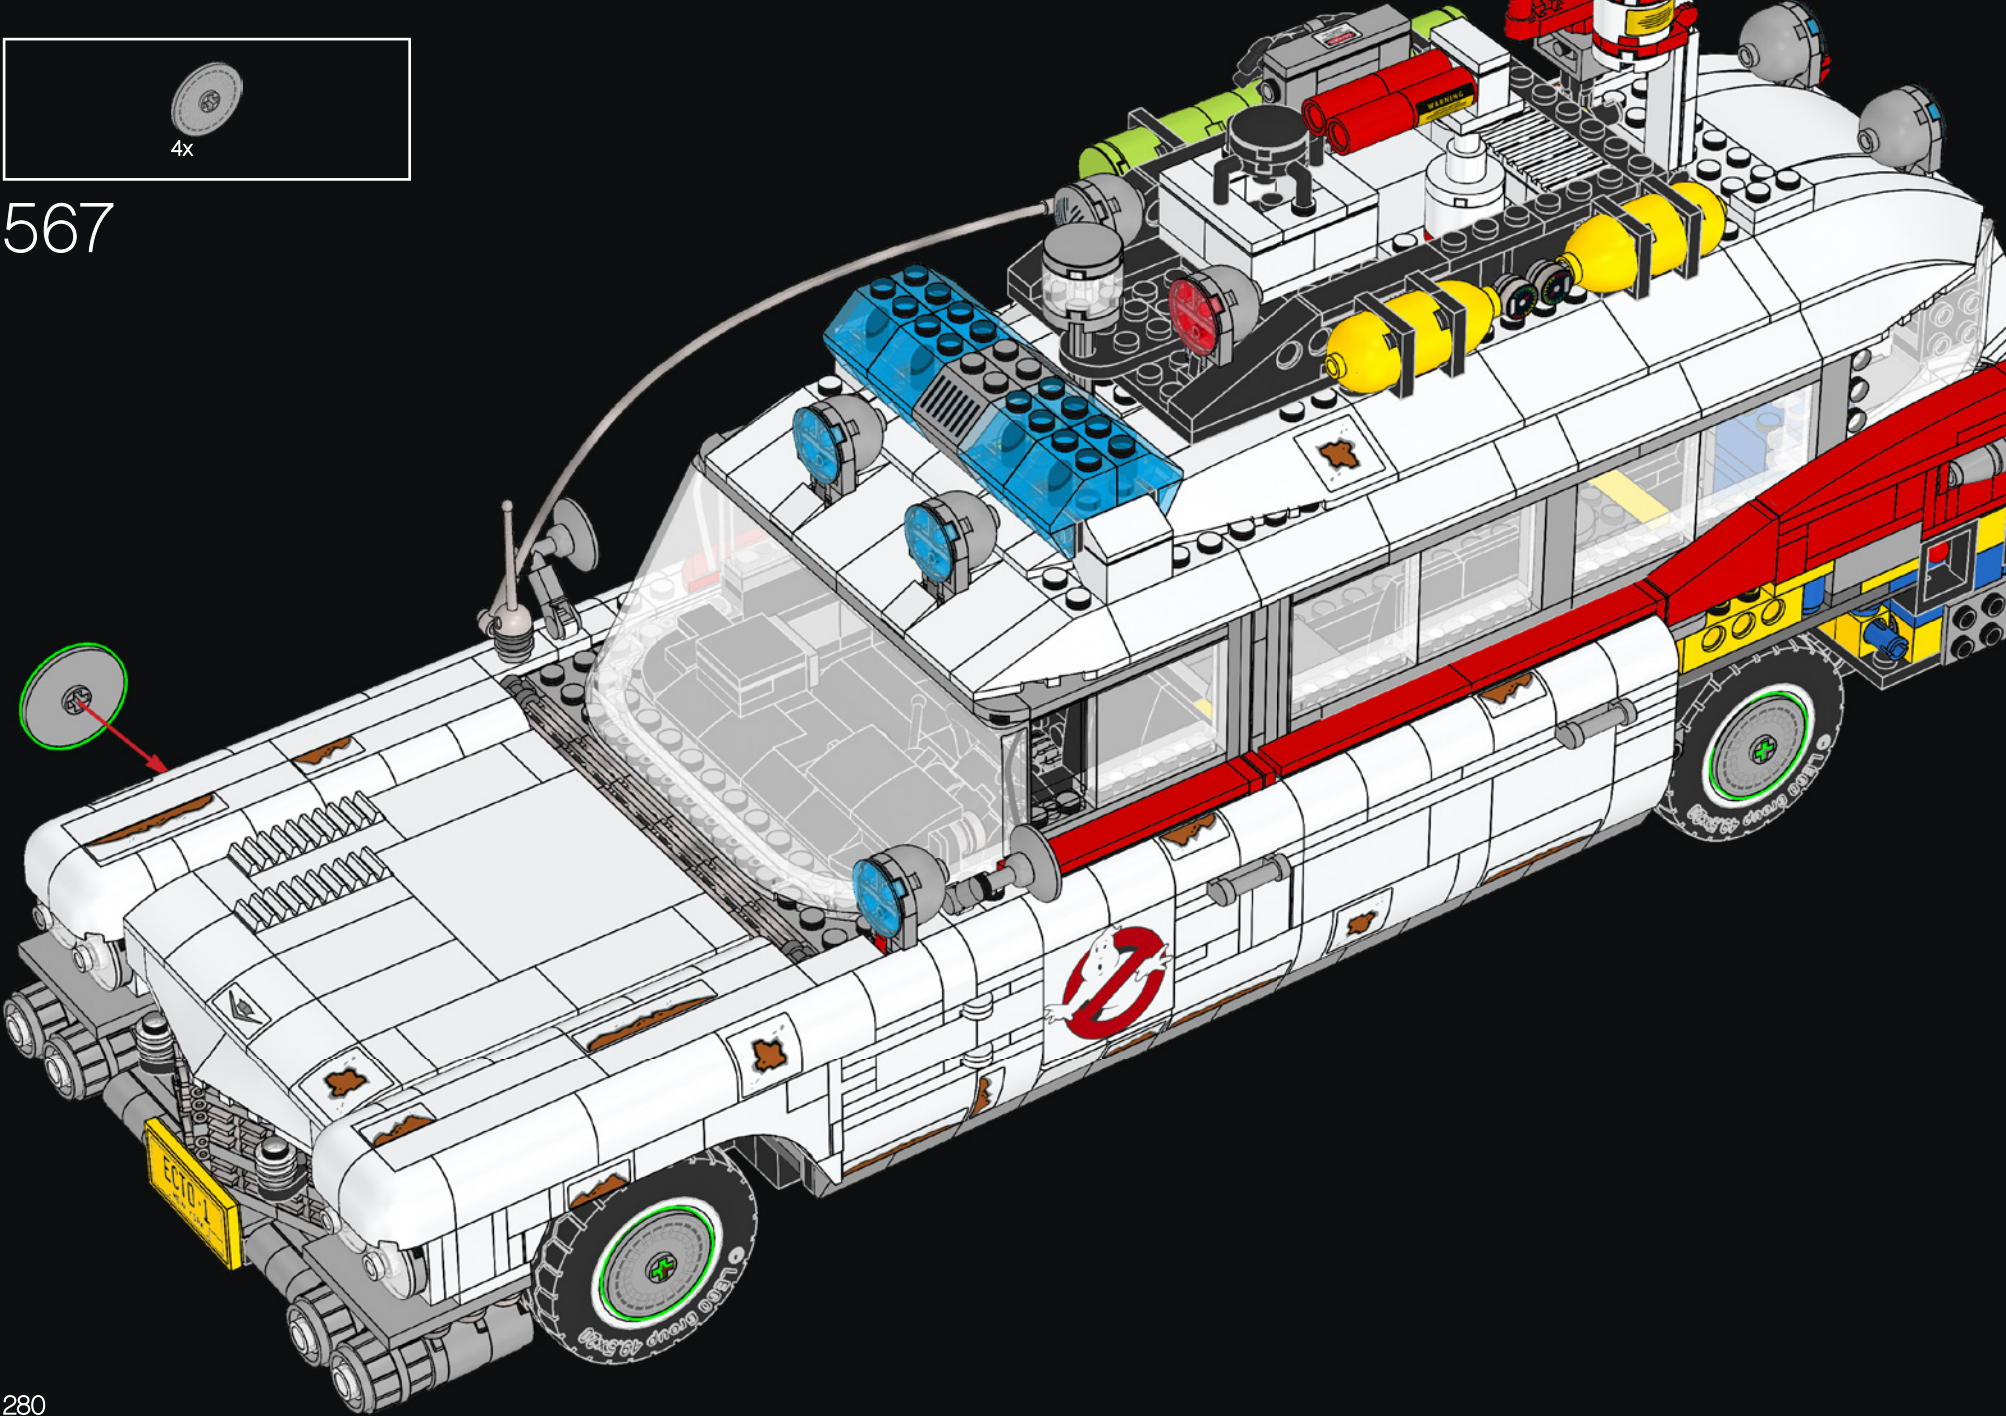

564

565

The vintage UNITY S6 SPOTLIGHT is capable of illuminating at approx. 1,000,000 lumens.

566

567

568

569

570