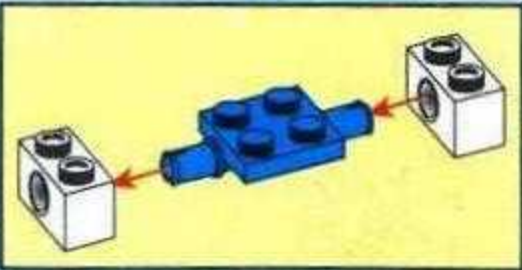

TM

Brick

504
模拟发射台

IMITATIONAL LAUNCH PAD

AGES 6+

1

2

3