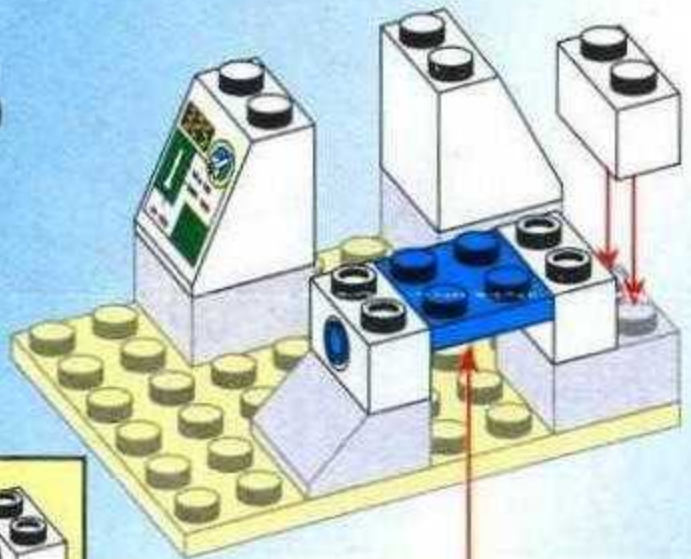

TM

Brick

504
模拟发射台

IMITATIONAL LAUNCH PAD

AGES 6+

1

2

3