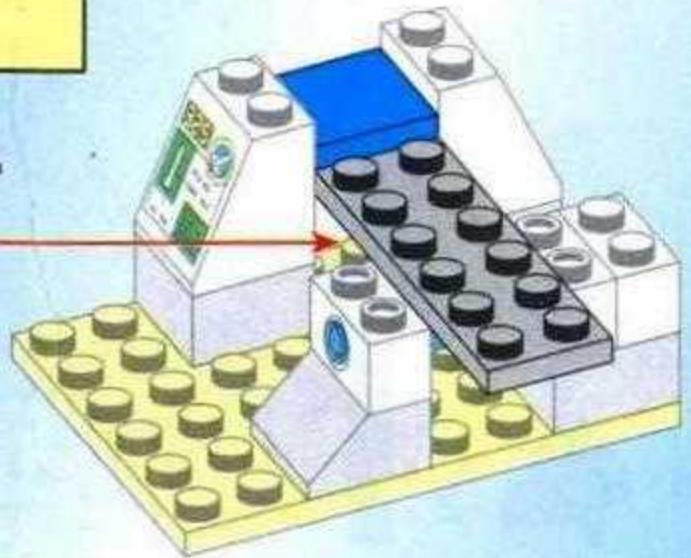

TM

Brick

504
模拟发射台

IMITATIONAL LAUNCH PAD

AGES 6+

1

2

3

4