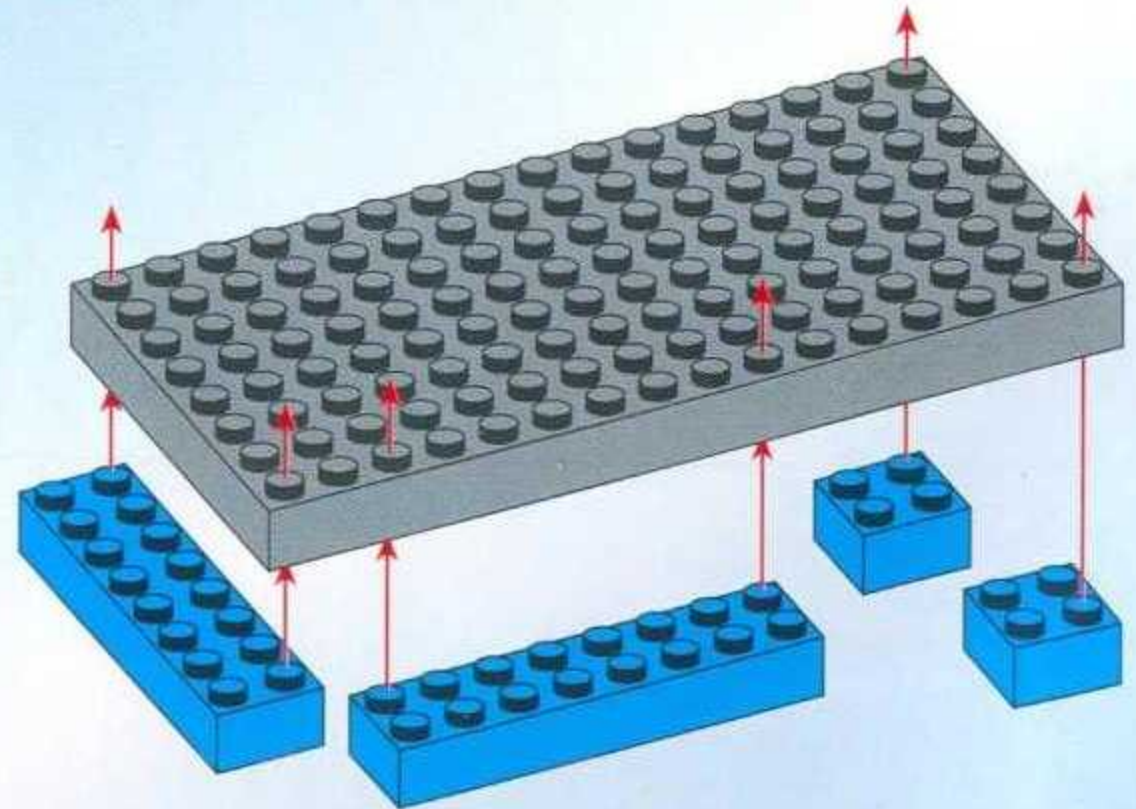

骷髏水寨

Warning: Never point or shoot
the darts at living beings.

2

3

5

- 1x [1x 1-hole grey Technic brick]
- 8x [8x 1-hole grey Technic Technaxel]
- 2x [2x 1-hole grey Technic axle]
- 2x [2x 1-hole grey Technic Technic axle]
- 2x [2x 1-hole grey Technic Technic axle]
- 2x [2x 1-hole grey Technic Technic axle]
- 1x [1x 1-hole grey Technic Technic axle]
- 4x [4x 1-hole grey Technic Technic axle]
- 2x [2x 1-hole grey Technic Technic axle]

6

5

7

1x 1x 4x 2x 1x 1x

1x 1x 1x

This block contains a parts list for step 7. It includes: 1x grey Technic disc, 1x yellow Technic axle pin, 4x grey Technic axle pins, 2x grey Technic axle pins with a hole, 1x grey Technic axle pin with a hole, 1x brown Technic barrel, 1x red Technic handle, 1x grey Technic pickaxe, and 1x grey Technic chain.