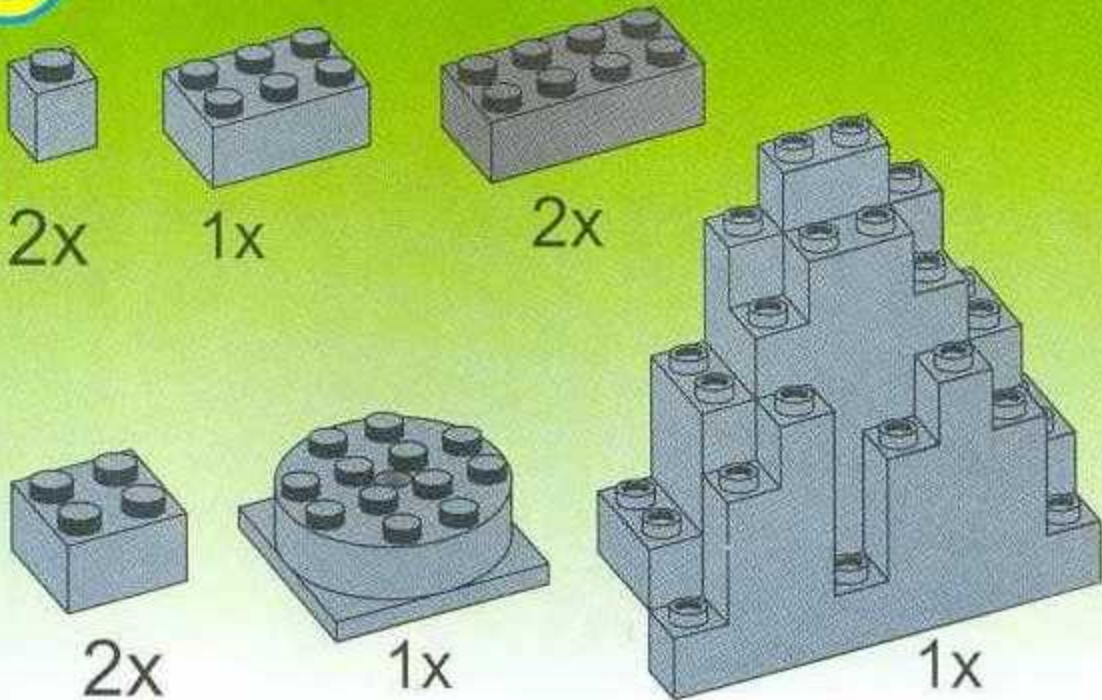

骷髏水寨

Warning: Never point or shoot
the darts at living beings.

2

3

5

- 1x [1x 1-hole grey Technic brick]
- 8x [8x 1-hole grey Technic Technaxel]
- 2x [2x 1-hole grey Technic axle]
- 2x [2x 1-hole grey Technic Technic axle]
- 2x [2x 1-hole grey Technic Technic axle]
- 2x [2x 1-hole grey Technic Technic axle]
- 1x [1x 1-hole grey Technic Technic axle]
- 4x [4x 1-hole grey Technic Technic axle]
- 2x [2x 1-hole grey Technic Technic axle]

6

5

7

1x 1x 4x 2x 1x 1x

1x 1x 1x

This block contains a parts list for step 7. It includes: 1x grey Technic disc, 1x yellow Technic axle pin, 4x grey Technic axle pins, 2x grey Technic axle pins with a hole, 1x grey Technic axle pin with a hole, 1x brown Technic barrel, 1x red Technic handle, 1x grey Technic pickaxe, and 1x grey Technic chain.