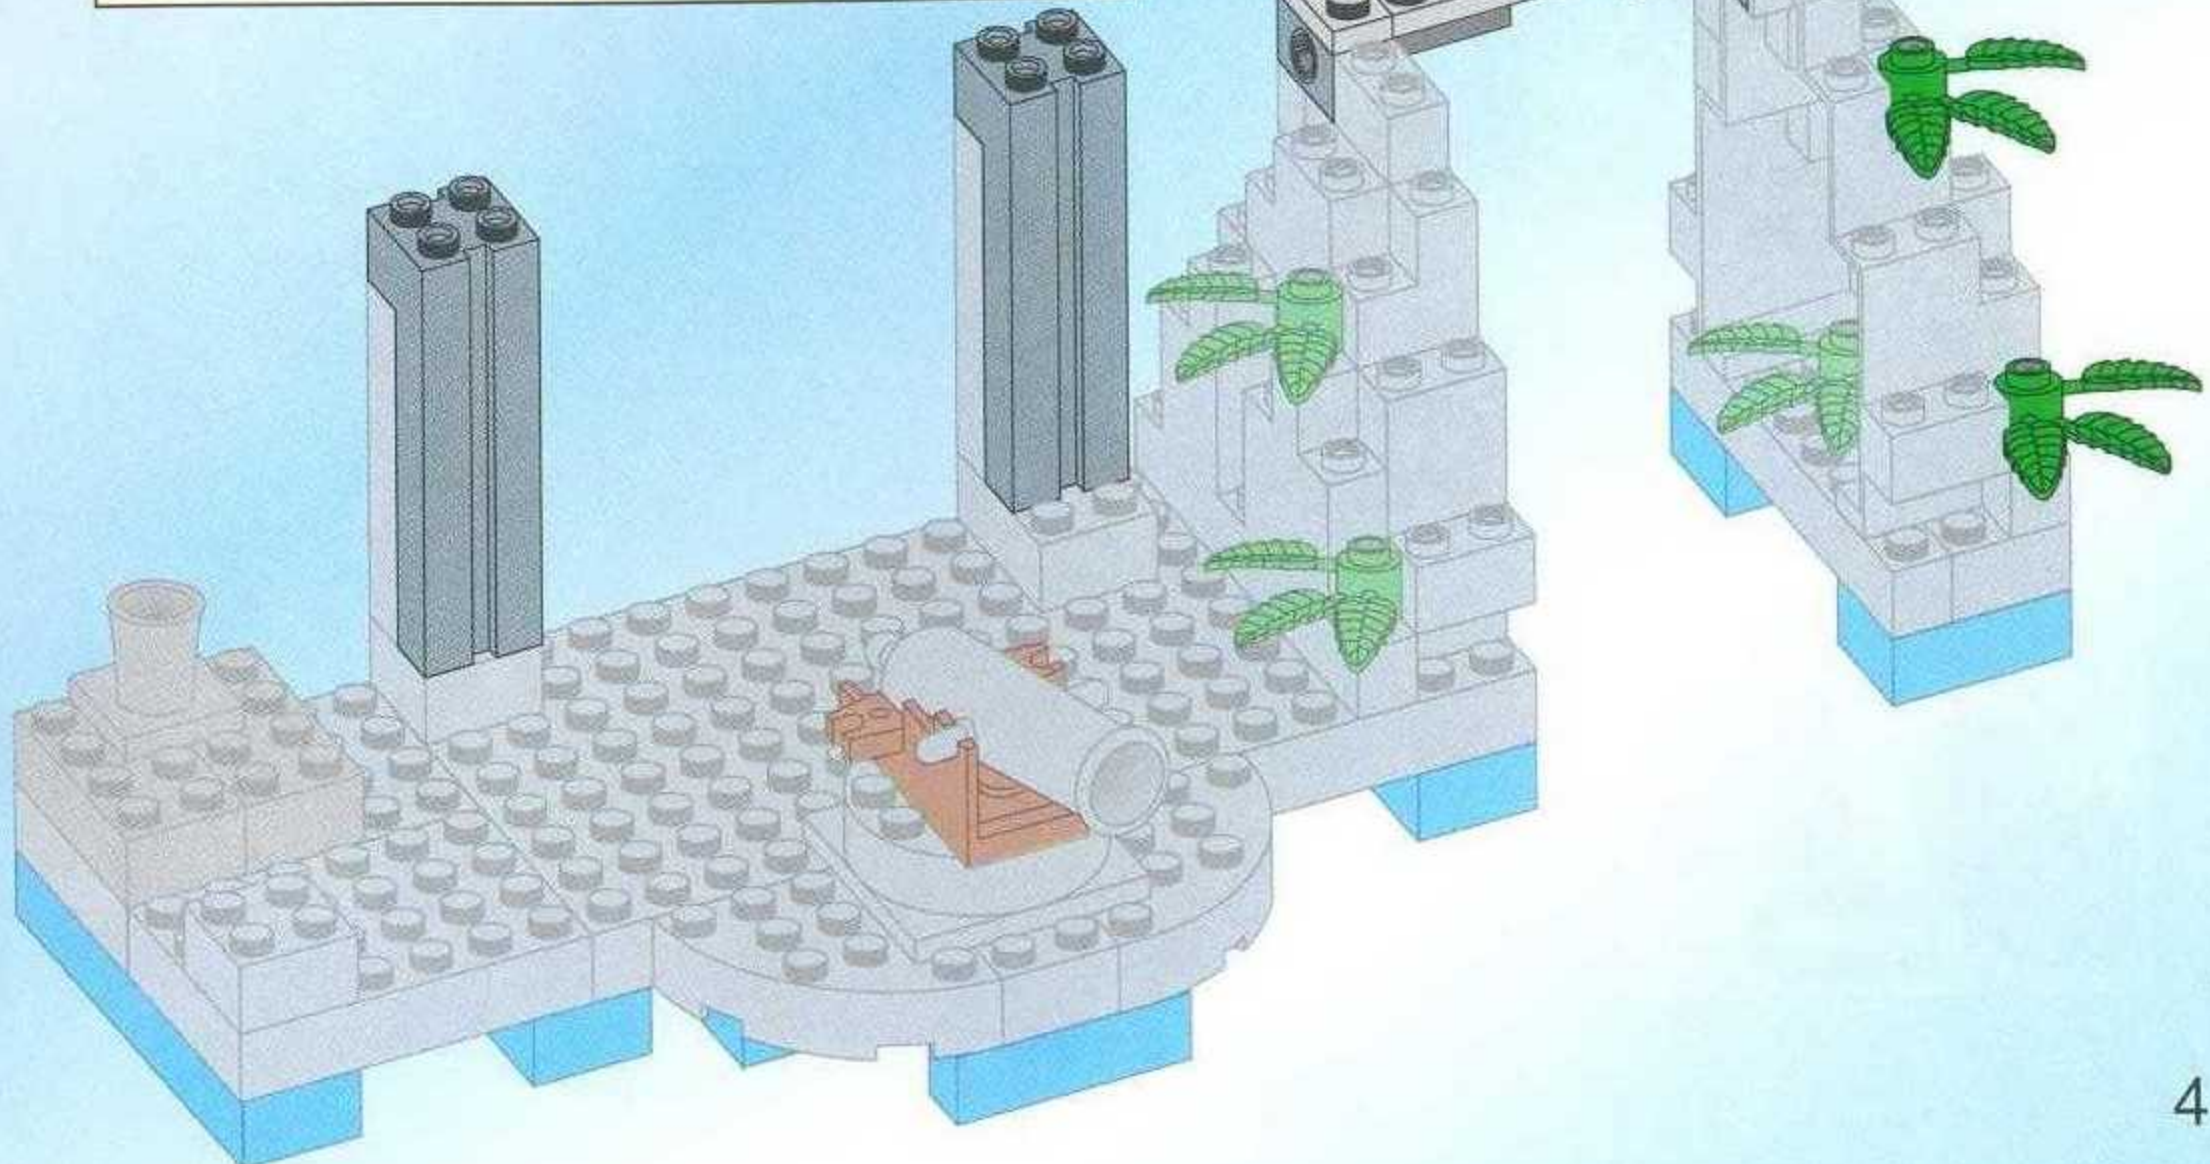

骷髏水寨

Warning: Never point or shoot
the darts at living beings.

2

3

5

- 1x [1x 1-hole grey Technic brick]
- 8x [8x 1-hole grey Technic Technaxel]
- 2x [2x 1-hole grey Technic axle]
- 2x [2x 1-hole grey Technic Technic axle]
- 2x [2x 1-hole grey Technic Technic axle]
- 2x [2x 1-hole grey Technic Technic axle]
- 1x [1x 1-hole grey Technic Technic axle]
- 4x [4x 1-hole grey Technic Technic axle]
- 2x [2x 1-hole grey Technic Technic axle]

6

5

7

1x 1x 4x 2x 1x 1x

1x 1x 1x

This block contains a parts list for step 7. It includes: 1x grey Technic disc, 1x yellow Technic axle pin, 4x grey Technic axle pins, 2x grey Technic axle pins with a hole, 1x grey Technic axle pin with a hole, 1x brown Technic barrel, 1x red Technic handle, 1x grey Technic pickaxe, and 1x grey Technic chain.