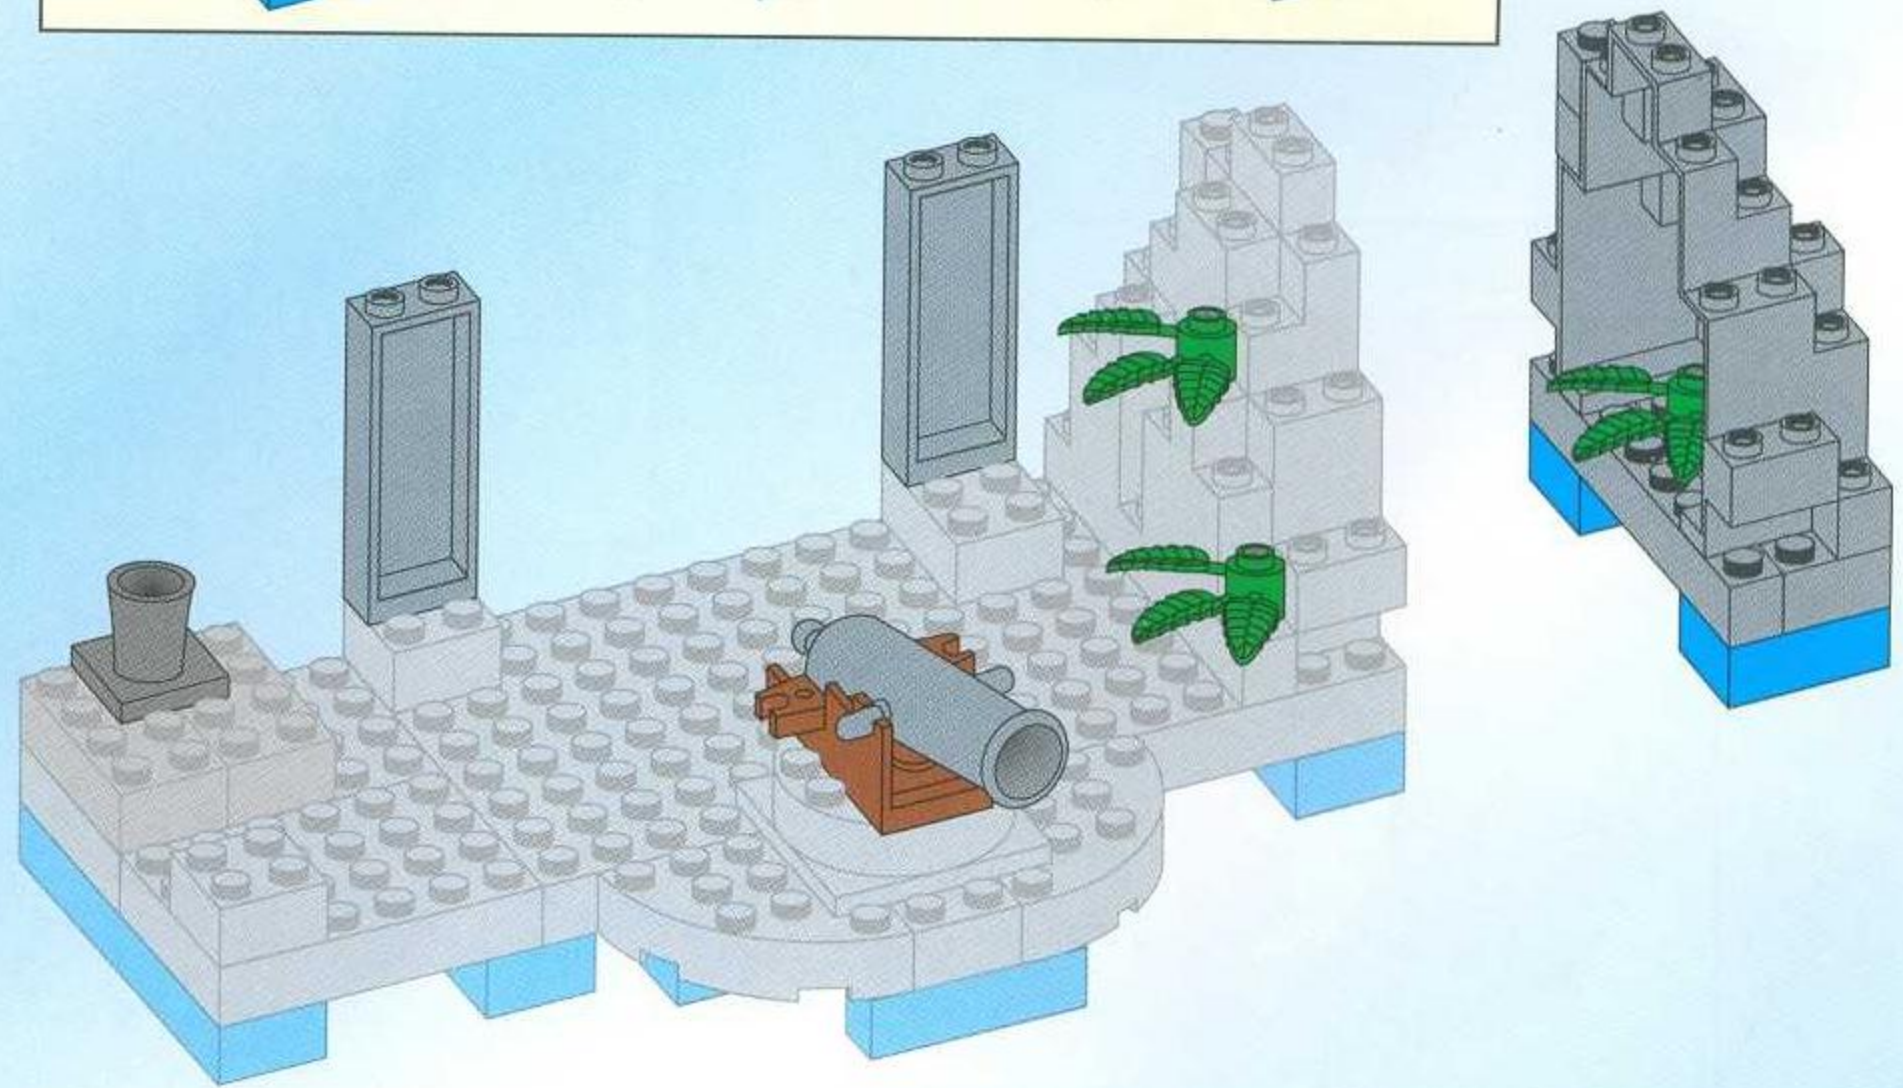

骷髏水寨

Warning: Never point or shoot
the darts at living beings.

2

3

5

- 1x [1x 1-hole grey Technic brick]
- 8x [8x 1-hole grey Technic Technaxel]
- 2x [2x 1-hole grey Technic axle]
- 2x [2x 1-hole grey Technic Technic axle]
- 2x [2x 1-hole grey Technic Technic axle]
- 2x [2x 1-hole grey Technic Technic axle]
- 1x [1x 1-hole grey Technic Technic axle]
- 4x [4x 1-hole grey Technic Technic axle]
- 2x [2x 1-hole grey Technic Technic axle]

6

5

7

1x 1x 4x 2x 1x 1x

1x 1x 1x

This block contains a parts list for step 7. It includes: 1x grey Technic disc, 1x yellow Technic axle pin, 4x grey Technic axle pins, 2x grey Technic axle pins with a hole, 1x grey Technic axle pin with a hole, 1x brown Technic barrel, 1x red Technic handle, 1x grey Technic pickaxe, and 1x grey Technic chain.