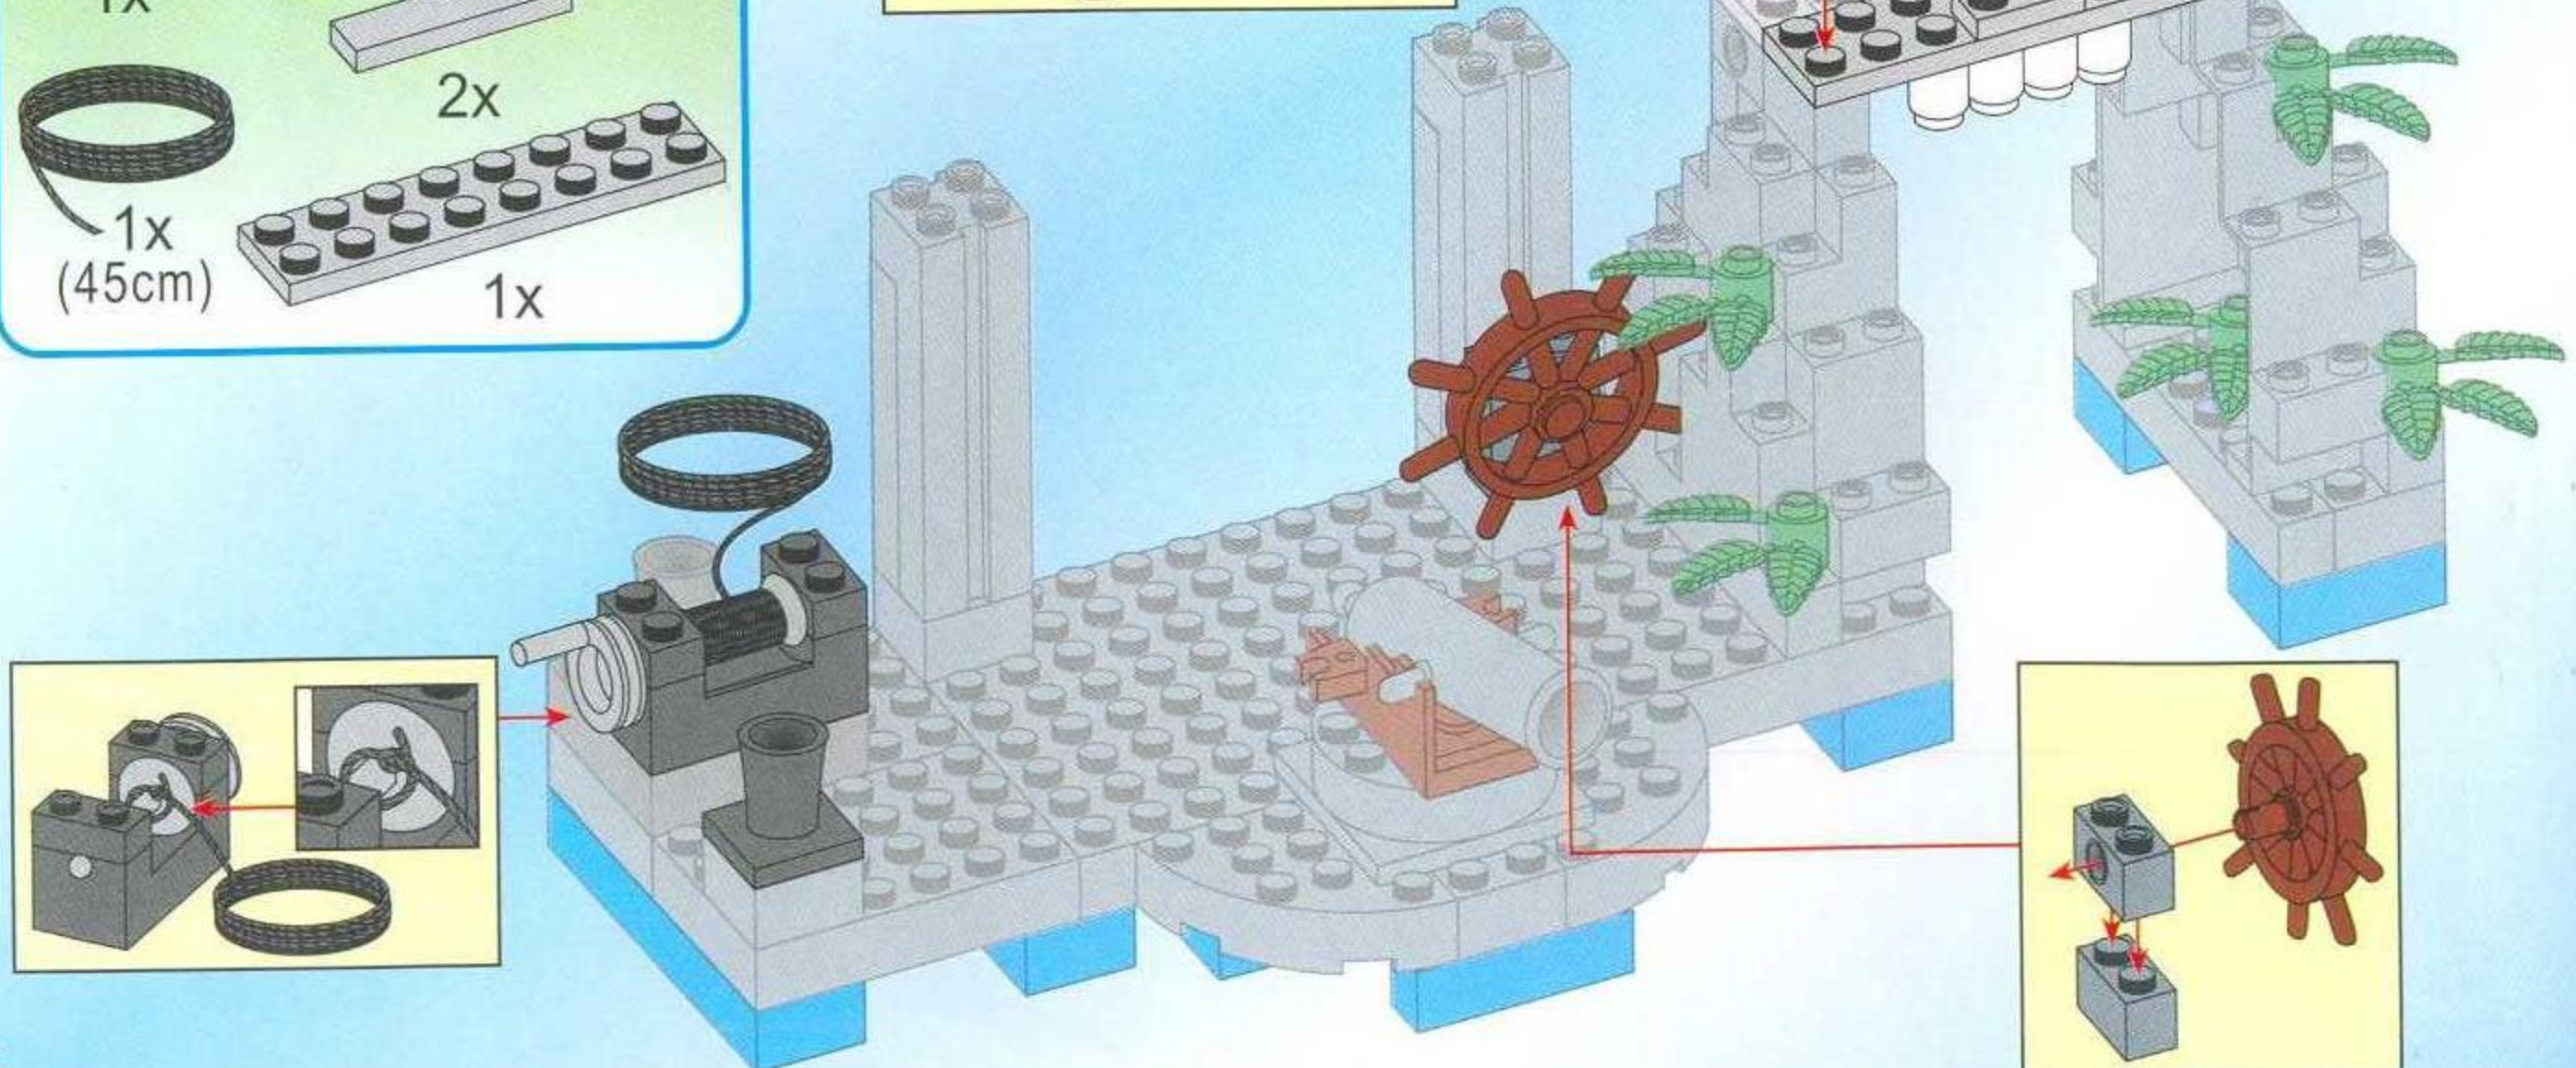

骷髏水寨

Warning: Never point or shoot
the darts at living beings.

2

3

5

- 1x [1x 1-hole grey Technic brick]
- 8x [8x 1-hole grey Technic Technaxel]
- 2x [2x 1-hole grey Technic axle]
- 2x [2x 1-hole grey Technic Technic axle]
- 2x [2x 1-hole grey Technic Technic axle]
- 2x [2x 1-hole grey Technic Technic axle]
- 1x [1x 1-hole grey Technic Technic axle]
- 4x [4x 1-hole grey Technic Technic axle]
- 2x [2x 1-hole grey Technic Technic axle]

6

5

7

1x 1x 4x 2x 1x 1x

1x 1x 1x

This block contains a parts list for step 7. It includes: 1x grey Technic disc, 1x yellow Technic axle pin, 4x grey Technic axle pins, 2x grey Technic axle pins with a hole, 1x grey Technic axle pin with a hole, 1x brown Technic barrel, 1x red Technic handle, 1x grey Technic pickaxe, and 1x grey Technic chain.