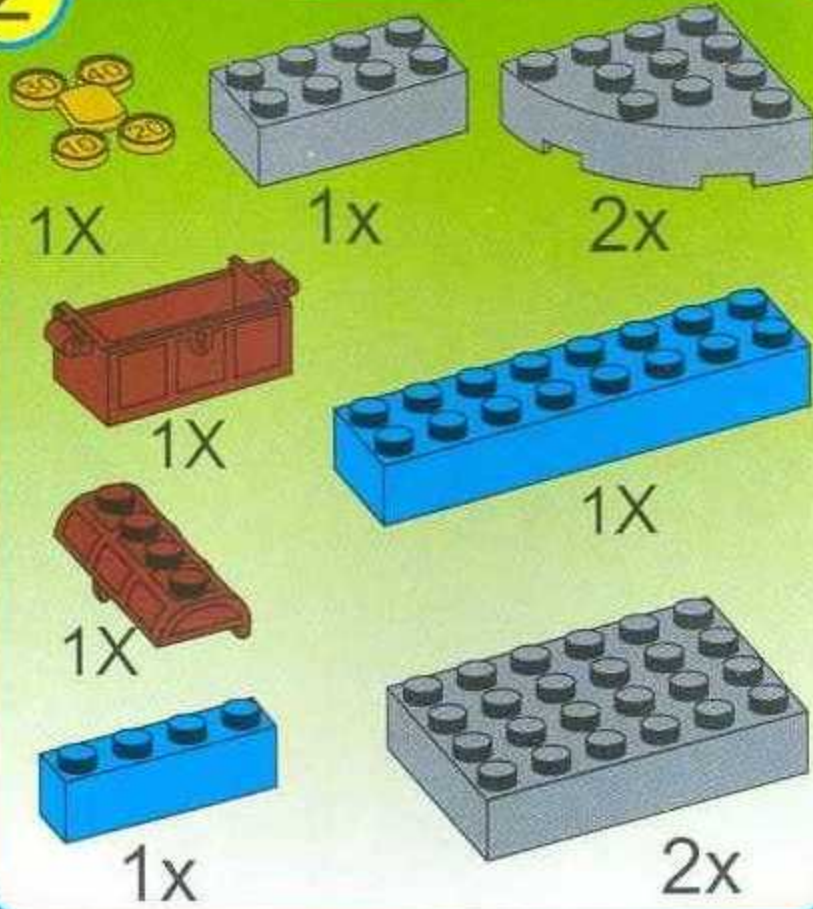

骷髏水寨

Warning: Never point or shoot
the darts at living beings.

2

3

5

- 1x [1x 1-hole grey Technic brick]
- 8x [8x 1-hole grey Technic Technaxel]
- 2x [2x 1-hole grey Technic axle]
- 2x [2x 1-hole grey Technic Technic axle]
- 2x [2x 1-hole grey Technic Technic axle]
- 2x [2x 1-hole grey Technic Technic axle]
- 1x [1x 1-hole grey Technic Technic axle]
- 4x [4x 1-hole grey Technic Technic axle]
- 2x [2x 1-hole grey Technic Technic axle]

6

5

7

1x 1x 4x 2x 1x 1x

1x 1x 1x

This block contains a parts list for step 7. It includes: 1x grey Technic disc, 1x yellow Technic axle pin, 4x grey Technic axle pins, 2x grey Technic axle pins with a hole, 1x grey Technic axle pin with a hole, 1x brown Technic barrel, 1x red Technic handle, 1x grey Technic pickaxe, and 1x grey Technic chain.