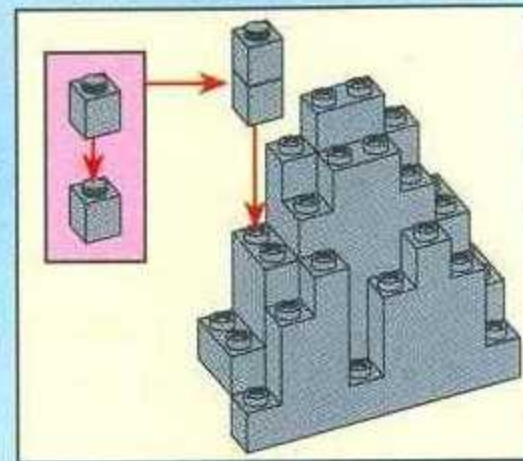

骷髏水寨

Warning: Never point or shoot
the darts at living beings.

2

3

5

- 1x [1x 1-hole grey Technic brick]
- 8x [8x 1-hole grey Technic Technaxel]
- 2x [2x 1-hole grey Technic axle]
- 2x [2x 1-hole grey Technic Technic axle]
- 2x [2x 1-hole grey Technic Technic axle]
- 2x [2x 1-hole grey Technic Technic axle]
- 1x [1x 1-hole grey Technic Technic axle]
- 4x [4x 1-hole grey Technic Technic axle]
- 2x [2x 1-hole grey Technic Technic axle]

6

5

7

1x 1x 4x 2x 1x 1x

1x 1x 1x

This block contains a parts list for step 7. It includes: 1x grey Technic disc, 1x yellow Technic axle pin, 4x grey Technic axle pins, 2x grey Technic axle pins with a hole, 1x grey Technic axle pin with a hole, 1x brown Technic barrel, 1x red Technic handle, 1x grey Technic pickaxe, and 1x grey Technic chain.