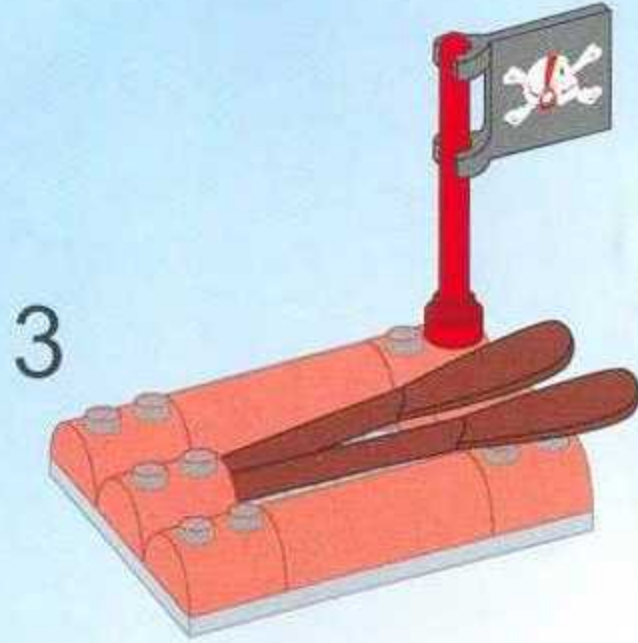

骷髏水寨

Warning: Never point or shoot
the darts at living beings.

2

3

5

- 1x [1x 1-hole grey Technic brick]
- 8x [8x 1-hole grey Technic Technaxel]
- 2x [2x 1-hole grey Technic axle]
- 2x [2x 1-hole grey Technic Technic axle]
- 2x [2x 1-hole grey Technic Technic axle]
- 2x [2x 1-hole grey Technic Technic axle]
- 1x [1x 1-hole grey Technic Technic axle]
- 4x [4x 1-hole grey Technic Technic axle]
- 2x [2x 1-hole grey Technic Technic axle]

6

5

7

1x 1x 4x 2x 1x 1x

1x 1x 1x

This block contains a parts list for step 7. It includes: 1x grey Technic disc, 1x yellow Technic axle pin, 4x grey Technic axle pins, 2x grey Technic axle pins with a hole, 1x grey Technic axle pin with a hole, 1x brown Technic barrel, 1x red Technic handle, 1x grey Technic pickaxe, and 1x grey Technic chain.