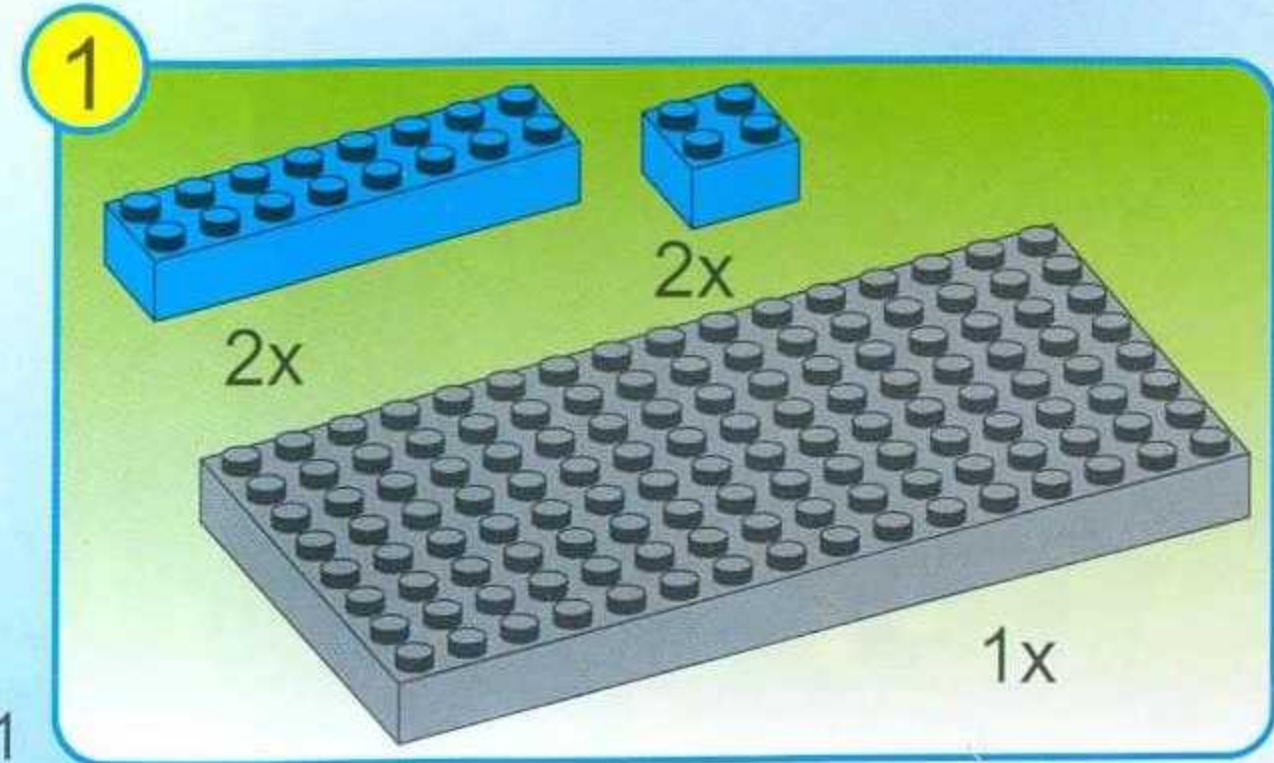

骷髏水寨

Warning: Never point or shoot
the darts at living beings.

2

3

5

- 1x [1x 1-hole grey Technic brick]
- 8x [8x 1-hole grey Technic Technaxel]
- 2x [2x 1-hole grey Technic axle]
- 2x [2x 1-hole grey Technic Technic axle]
- 2x [2x 1-hole grey Technic Technic axle]
- 2x [2x 1-hole grey Technic Technic axle]
- 1x [1x 1-hole grey Technic Technic axle]
- 4x [4x 1-hole grey Technic Technic axle]
- 2x [2x 1-hole grey Technic Technic axle]

6

5

7

1x 1x 4x 2x 1x 1x

1x 1x 1x

This block contains a parts list for step 7. It includes: 1x grey Technic disc, 1x yellow Technic axle pin, 4x grey Technic axle pins, 2x grey Technic axle pins with a hole, 1x grey Technic axle pin with a hole, 1x brown Technic barrel, 1x red Technic handle, 1x grey Technic pickaxe, and 1x grey Technic chain.