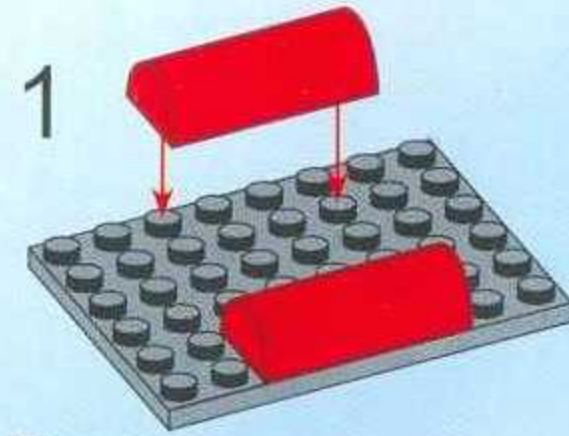

骷髏水寨

Warning: Never point or shoot
the darts at living beings.

2

3

5

- 1x [1x 1-hole grey Technic brick]
- 8x [8x 1-hole grey Technic Technaxel]
- 2x [2x 1-hole grey Technic axle]
- 2x [2x 1-hole grey Technic Technic axle]
- 2x [2x 1-hole grey Technic Technic axle]
- 2x [2x 1-hole grey Technic Technic axle]
- 1x [1x 1-hole grey Technic Technic axle]
- 4x [4x 1-hole grey Technic Technic axle]
- 2x [2x 1-hole grey Technic Technic axle]

6

5

7

1x 1x 4x 2x 1x 1x

1x 1x 1x

This block contains a parts list for step 7. It includes: 1x grey Technic disc, 1x yellow Technic axle pin, 4x grey Technic axle pins, 2x grey Technic axle pins with a hole, 1x grey Technic axle pin with a hole, 1x brown Technic barrel, 1x red Technic handle, 1x grey Technic pickaxe, and 1x grey Technic chain.