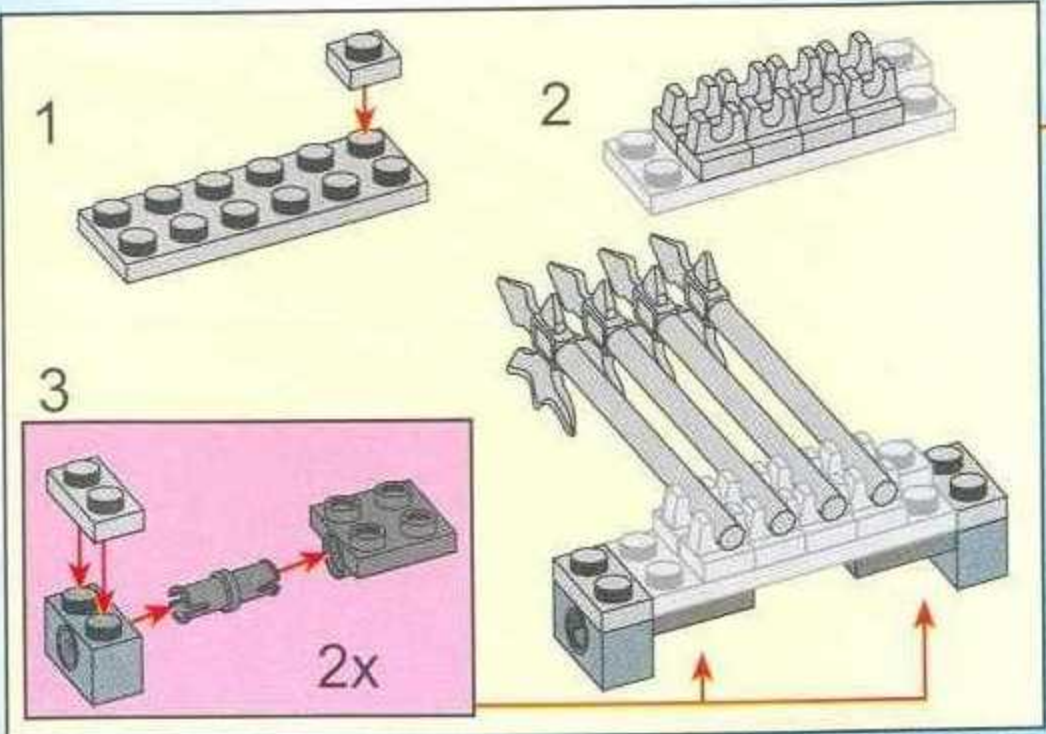

骷髏水寨

Warning: Never point or shoot
the darts at living beings.

2

3

5

- 1x [1x 1-hole grey Technic brick]
- 8x [8x 1-hole grey Technic Technaxel]
- 2x [2x 1-hole grey Technic axle]
- 2x [2x 1-hole grey Technic Technic axle]
- 2x [2x 1-hole grey Technic Technic axle]
- 2x [2x 1-hole grey Technic Technic axle]
- 1x [1x 1-hole grey Technic Technic axle]
- 4x [4x 1-hole grey Technic Technic axle]
- 2x [2x 1-hole grey Technic Technic axle]

6

5

7

1x 1x 4x 2x 1x 1x

1x 1x 1x

This block contains a parts list for step 7. It includes: 1x grey Technic disc, 1x yellow Technic axle pin, 4x grey Technic axle pins, 2x grey Technic axle pins with a hole, 1x grey Technic axle pin with a hole, 1x brown Technic barrel, 1x red Technic handle, 1x grey Technic pickaxe, and 1x grey Technic chain.