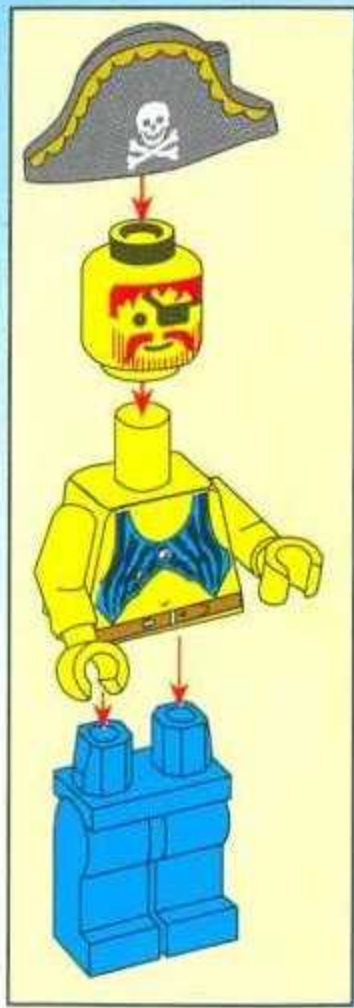

骷髏水寨

Warning: Never point or shoot
the darts at living beings.

2

3

5

- 1x [1x 1-hole grey Technic brick]
- 8x [8x 1-hole grey Technic Technaxel]
- 2x [2x 1-hole grey Technic axle]
- 2x [2x 1-hole grey Technic Technic axle]
- 2x [2x 1-hole grey Technic Technic axle]
- 2x [2x 1-hole grey Technic Technic axle]
- 1x [1x 1-hole grey Technic Technic axle]
- 4x [4x 1-hole grey Technic Technic axle]
- 2x [2x 1-hole grey Technic Technic axle]

6

5

7

1x 1x 4x 2x 1x 1x

1x 1x 1x

This block contains a parts list for step 7. It includes: 1x grey Technic disc, 1x yellow Technic axle pin, 4x grey Technic axle pins, 2x grey Technic axle pins with a hole, 1x grey Technic axle pin with a hole, 1x brown Technic barrel, 1x red Technic handle, 1x grey Technic pickaxe, and 1x grey Technic chain.