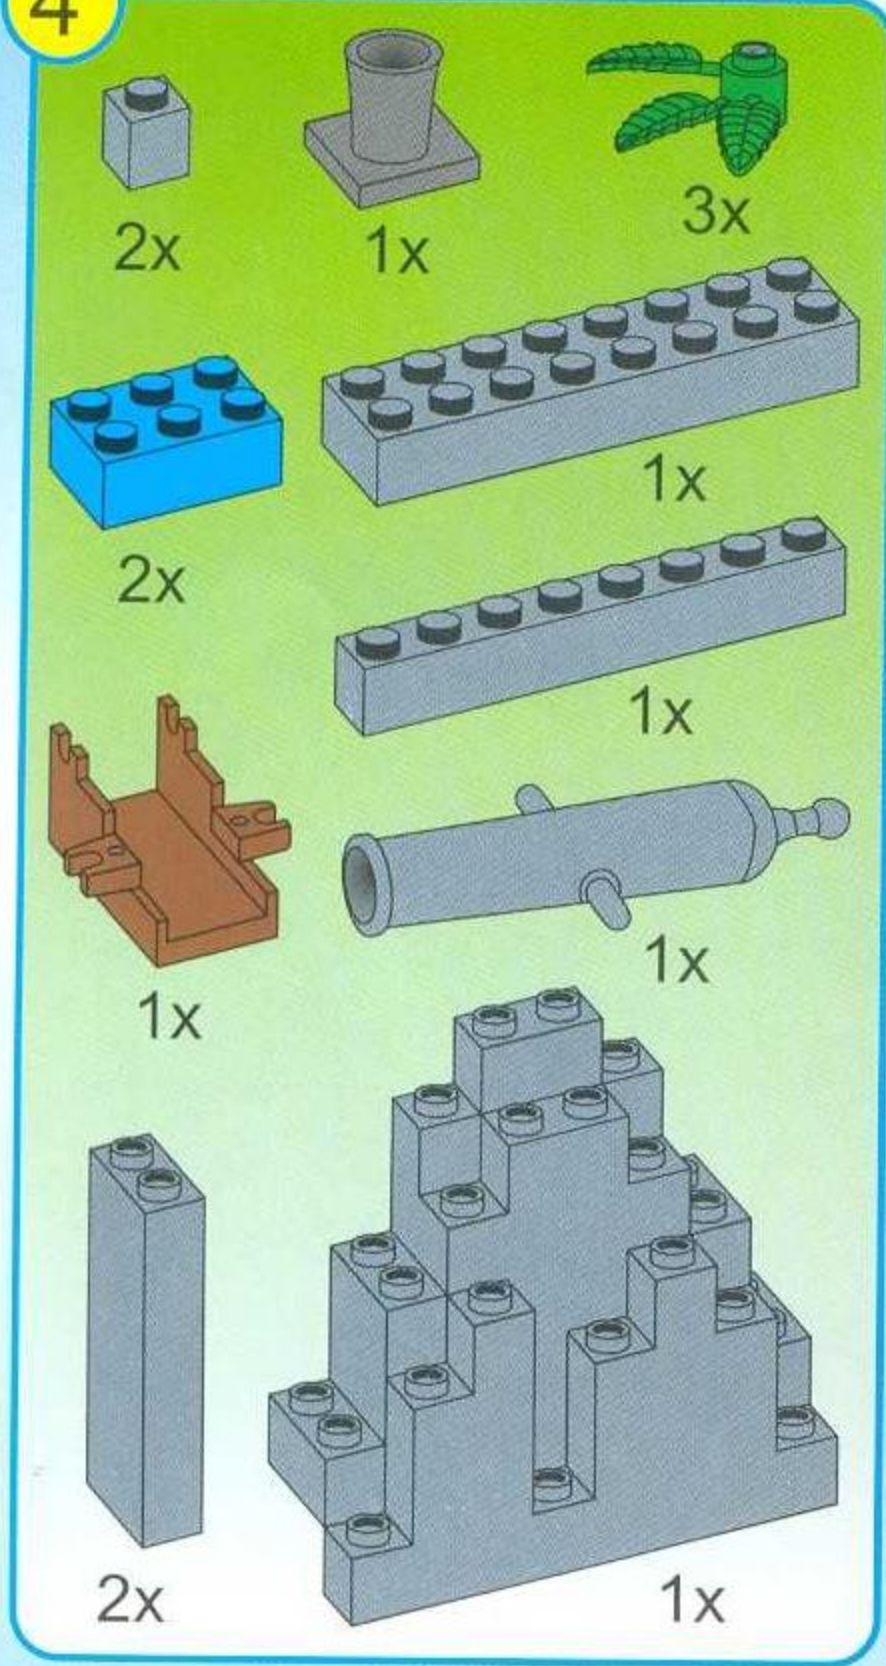

骷髏水寨

Warning: Never point or shoot
the darts at living beings.

2

3

5

- 1x [1x 1-hole grey Technic brick]
- 8x [8x 1-hole grey Technic Technaxel]
- 2x [2x 1-hole grey Technic axle]
- 2x [2x 1-hole grey Technic Technic axle]
- 2x [2x 1-hole grey Technic Technic axle]
- 2x [2x 1-hole grey Technic Technic axle]
- 1x [1x 1-hole grey Technic Technic axle]
- 4x [4x 1-hole grey Technic Technic axle]
- 2x [2x 1-hole grey Technic Technic axle]

6

5

7

1x 1x 4x 2x 1x 1x

1x 1x 1x

This block contains a parts list for step 7. It includes: 1x grey Technic disc, 1x yellow Technic axle pin, 4x grey Technic axle pins, 2x grey Technic axle pins with a hole, 1x grey Technic axle pin with a hole, 1x brown Technic barrel, 1x red Technic handle, 1x grey Technic pickaxe, and 1x grey Technic chain.