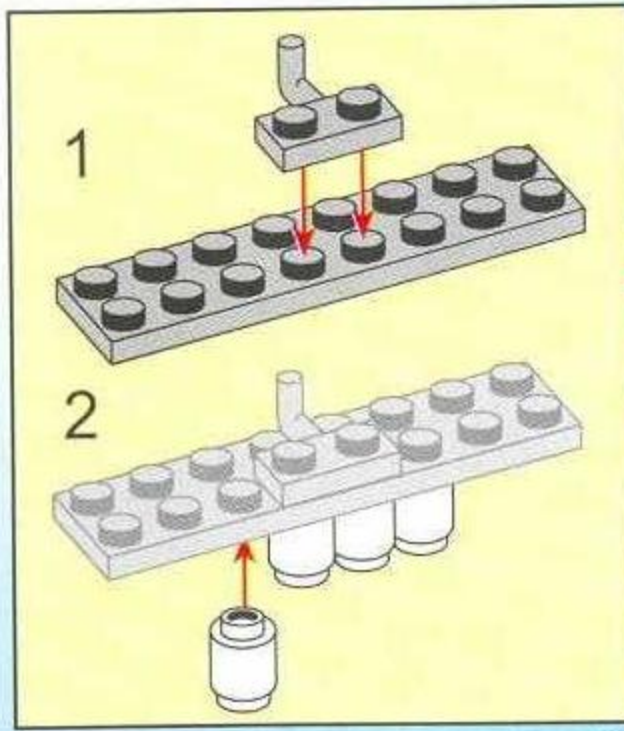

骷髏水寨

Warning: Never point or shoot
the darts at living beings.

2

3

5

- 1x [1x 1-hole grey Technic brick]
- 8x [8x 1-hole grey Technic Technaxel]
- 2x [2x 1-hole grey Technic axle]
- 2x [2x 1-hole grey Technic Technic axle]
- 2x [2x 1-hole grey Technic Technic axle]
- 2x [2x 1-hole grey Technic Technic axle]
- 1x [1x 1-hole grey Technic Technic axle]
- 4x [4x 1-hole grey Technic Technic axle]
- 2x [2x 1-hole grey Technic Technic axle]

6

5

7

1x 1x 4x 2x 1x 1x

1x 1x 1x

This block contains a parts list for step 7. It includes: 1x grey Technic disc, 1x yellow Technic axle pin, 4x grey Technic axle pins, 2x grey Technic axle pins with a hole, 1x grey Technic axle pin with a hole, 1x brown Technic barrel, 1x red Technic handle, 1x grey Technic pickaxe, and 1x grey Technic chain.