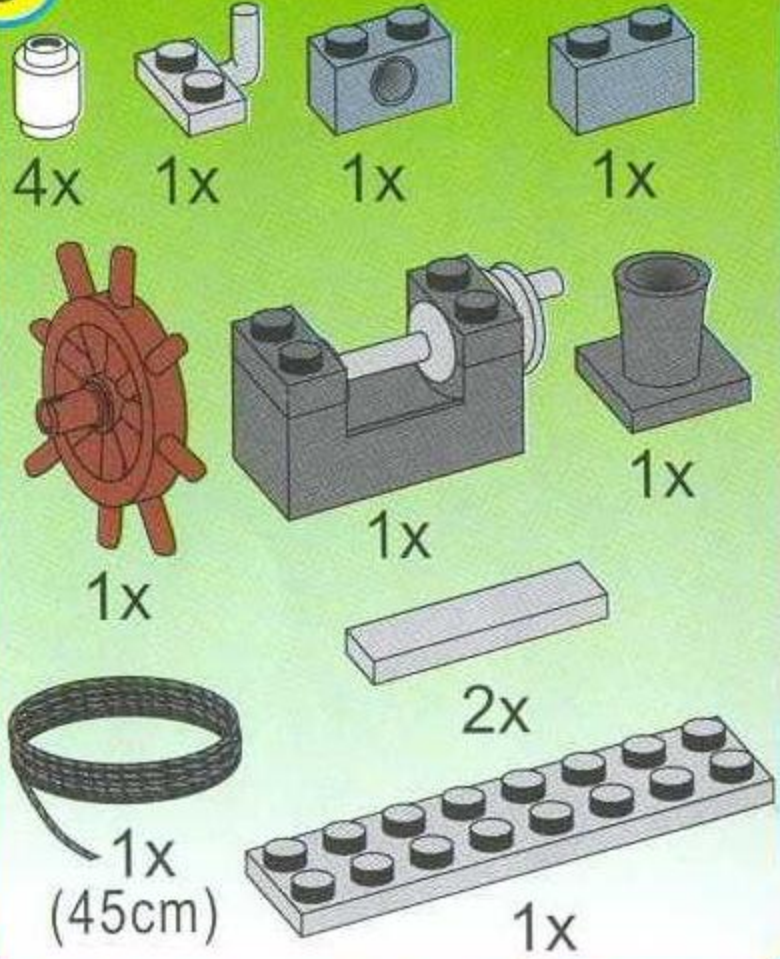

骷髏水寨

Warning: Never point or shoot
the darts at living beings.

2

3

5

- 1x [1x 1-hole grey Technic brick]
- 8x [8x 1-hole grey Technic Technaxel]
- 2x [2x 1-hole grey Technic axle]
- 2x [2x 1-hole grey Technic Technic axle]
- 2x [2x 1-hole grey Technic Technic axle]
- 2x [2x 1-hole grey Technic Technic axle]
- 1x [1x 1-hole grey Technic Technic axle]
- 4x [4x 1-hole grey Technic Technic axle]
- 2x [2x 1-hole grey Technic Technic axle]

6

5

7

1x 1x 4x 2x 1x 1x

1x 1x 1x

This block contains a parts list for step 7. It includes: 1x grey Technic disc, 1x yellow Technic axle pin, 4x grey Technic axle pins, 2x grey Technic axle pins with a hole, 1x grey Technic axle pin with a hole, 1x brown Technic barrel, 1x red Technic handle, 1x grey Technic pickaxe, and 1x grey Technic chain.