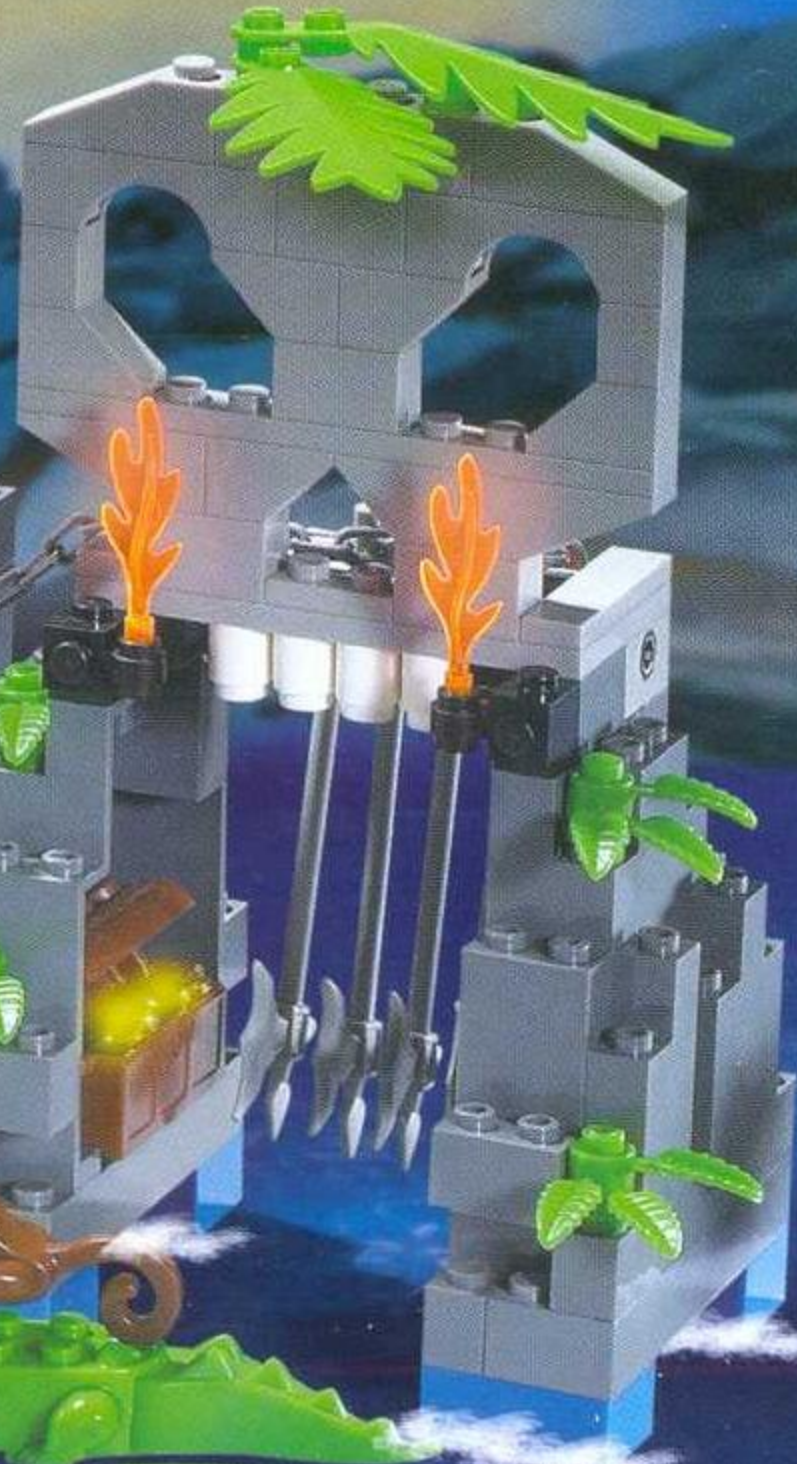

ENLIGHTEN
啟蒙

®

Pirates
Series

Corsair Series:

SKELETON HAMLET

309

AGES 9+

206 pcs

骷髏水寨

Warning: Never point or shoot
the darts at living beings.

2

3

5

- 1x [1x 1-hole grey Technic brick]
- 8x [8x 1-hole grey Technic Technaxel]
- 2x [2x 1-hole grey Technic axle]
- 2x [2x 1-hole grey Technic Technic axle]
- 2x [2x 1-hole grey Technic Technic axle]
- 2x [2x 1-hole grey Technic Technic axle]
- 1x [1x 1-hole grey Technic Technic axle]
- 4x [4x 1-hole grey Technic Technic axle]
- 2x [2x 1-hole grey Technic Technic axle]

6

5

7

1x 1x 4x 2x 1x 1x

1x 1x 1x

This block contains a parts list for step 7. It includes: 1x grey Technic disc, 1x yellow Technic axle pin, 4x grey Technic axle pins, 2x grey Technic axle pins with a hole, 1x grey Technic axle pin with a hole, 1x brown Technic barrel, 1x red Technic handle, 1x grey Technic pickaxe, and 1x grey Technic chain.