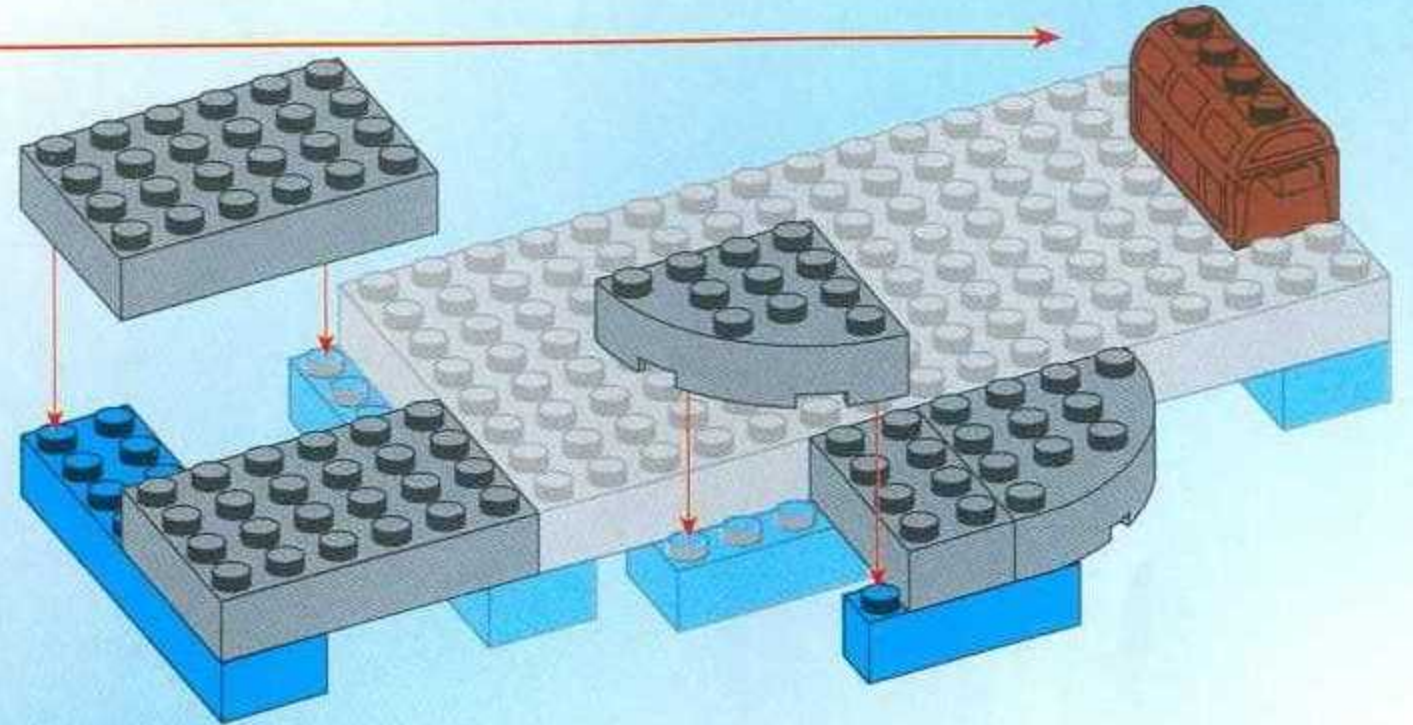

骷髏水寨

Warning: Never point or shoot
the darts at living beings.

2

3

5

- 1x [1x 1-hole grey Technic brick]
- 8x [8x 1-hole grey Technic Technaxel]
- 2x [2x 1-hole grey Technic axle]
- 2x [2x 1-hole grey Technic Technic axle]
- 2x [2x 1-hole grey Technic Technic axle]
- 2x [2x 1-hole grey Technic Technic axle]
- 1x [1x 1-hole grey Technic Technic axle]
- 4x [4x 1-hole grey Technic Technic axle]
- 2x [2x 1-hole grey Technic Technic axle]

6

5

7

1x 1x 4x 2x 1x 1x

1x 1x 1x

This block contains a parts list for step 7. It includes: 1x grey Technic disc, 1x yellow Technic axle pin, 4x grey Technic axle pins, 2x grey Technic axle pins with a hole, 1x grey Technic axle pin with a hole, 1x brown Technic barrel, 1x red Technic handle, 1x grey Technic pickaxe, and 1x grey Technic chain.