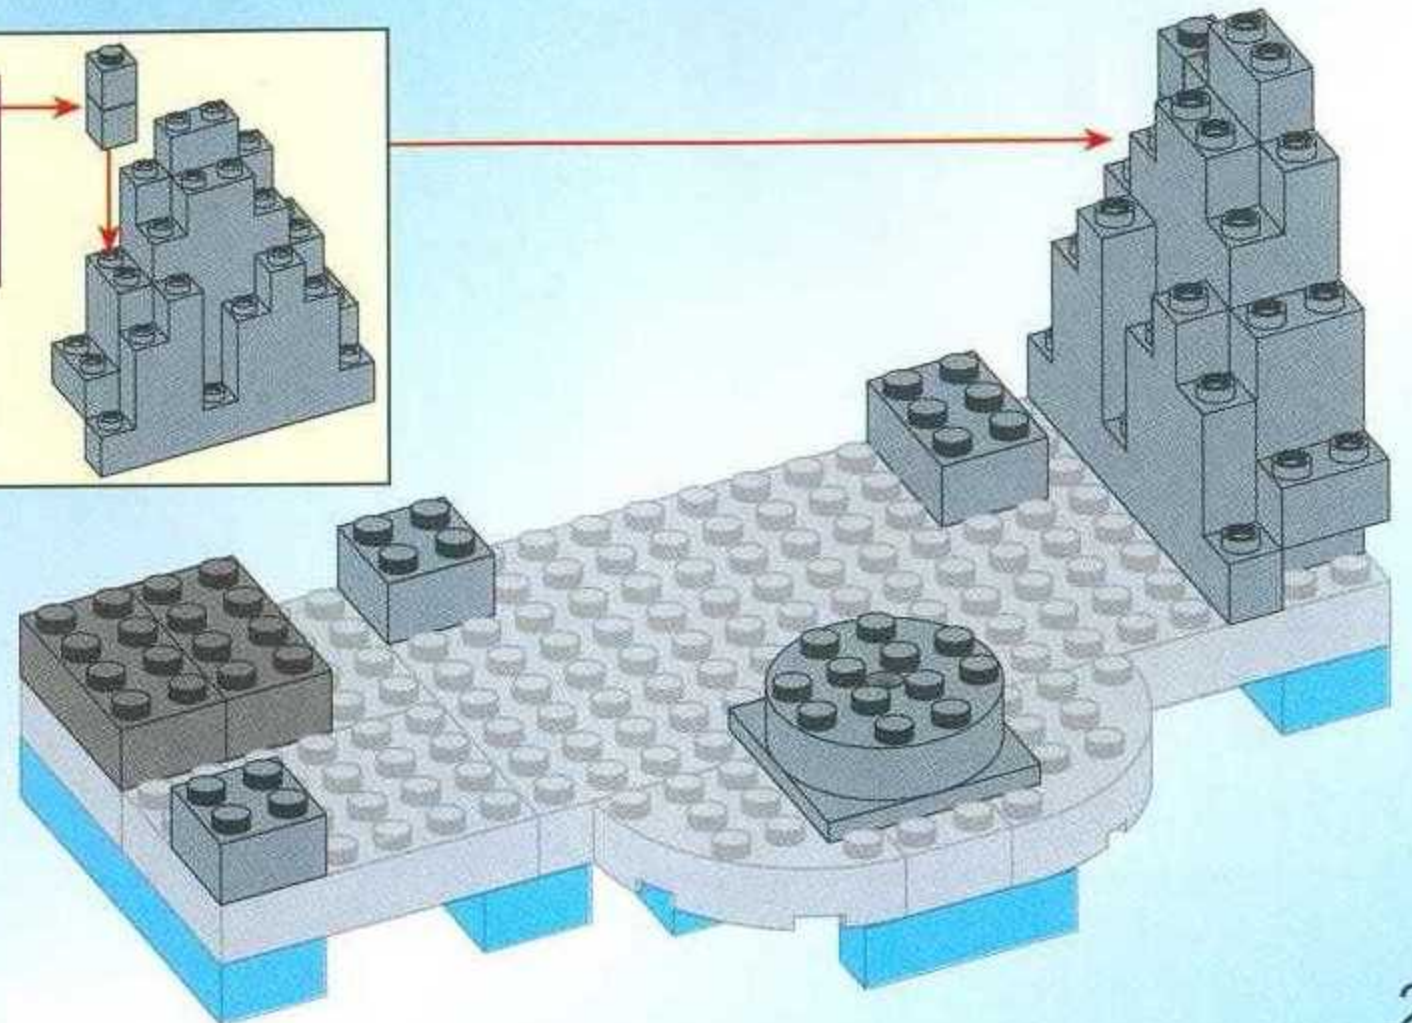

骷髏水寨

Warning: Never point or shoot
the darts at living beings.

2

3

5

- 1x [1x 1-hole grey Technic brick]
- 8x [8x 1-hole grey Technic Technaxel]
- 2x [2x 1-hole grey Technic axle]
- 2x [2x 1-hole grey Technic Technic axle]
- 2x [2x 1-hole grey Technic Technic axle]
- 2x [2x 1-hole grey Technic Technic axle]
- 1x [1x 1-hole grey Technic Technic axle]
- 4x [4x 1-hole grey Technic Technic axle]
- 2x [2x 1-hole grey Technic Technic axle]

6

5

7

1x 1x 4x 2x 1x 1x

1x 1x 1x

This block contains a parts list for step 7. It includes: 1x grey Technic disc, 1x yellow Technic axle pin, 4x grey Technic axle pins, 2x grey Technic axle pins with a hole, 1x grey Technic axle pin with a hole, 1x brown Technic barrel, 1x red Technic handle, 1x grey Technic pickaxe, and 1x grey Technic chain.