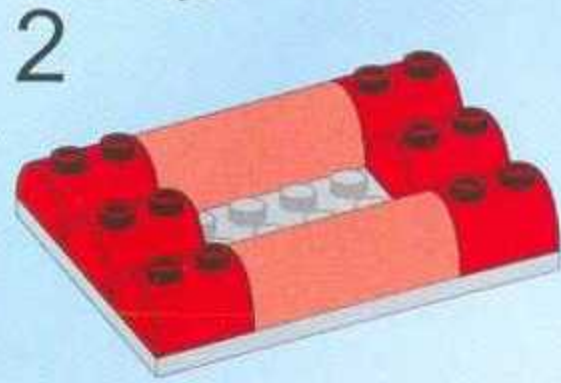

骷髏水寨

Warning: Never point or shoot
the darts at living beings.

2

3

5

- 1x [1x 1-hole grey Technic brick]
- 8x [8x 1-hole grey Technic Technaxel]
- 2x [2x 1-hole grey Technic axle]
- 2x [2x 1-hole grey Technic Technic axle]
- 2x [2x 1-hole grey Technic Technic axle]
- 2x [2x 1-hole grey Technic Technic axle]
- 1x [1x 1-hole grey Technic Technic axle]
- 4x [4x 1-hole grey Technic Technic axle]
- 2x [2x 1-hole grey Technic Technic axle]

6

5

7

1x 1x 4x 2x 1x 1x

1x 1x 1x

This block contains a parts list for step 7. It includes: 1x grey Technic disc, 1x yellow Technic axle pin, 4x grey Technic axle pins, 2x grey Technic axle pins with a hole, 1x grey Technic axle pin with a hole, 1x brown Technic barrel, 1x red Technic handle, 1x grey Technic pickaxe, and 1x grey Technic chain.