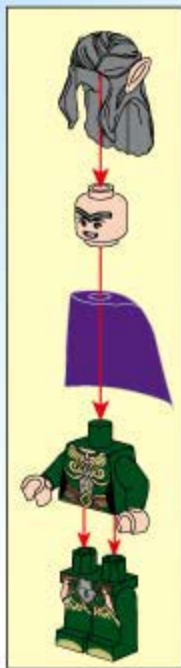

# THE WAR OF GLORY

2301

AGES: 6+

Minifigs: x 3

PCS: 112

ELFIN RANGE

sketch map of fitting hand  
嵌字示意图

1