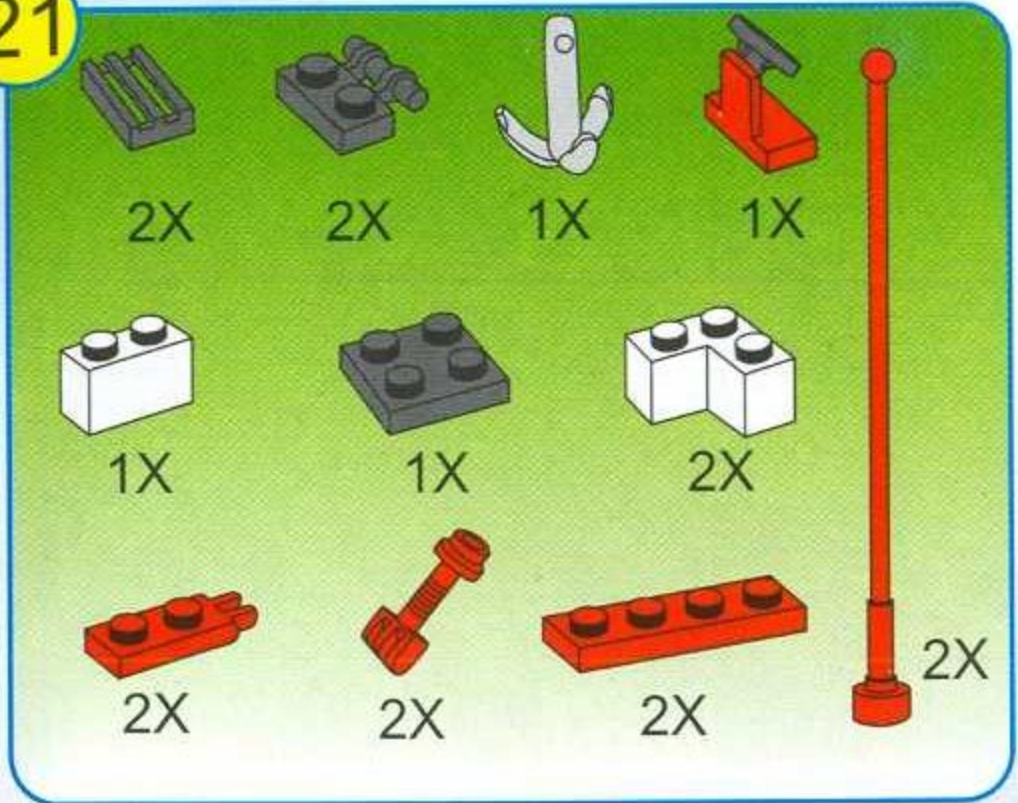

19

20

21

22

- 4X [Grey Technic Pin]
- 2X [Yellow Technic Pin]
- 2X [Grey Technic Axle]
- 2X [Grey Technic Connector]
- 2X [White Technic 1x2 with 2 Pins]

2X

1X

23