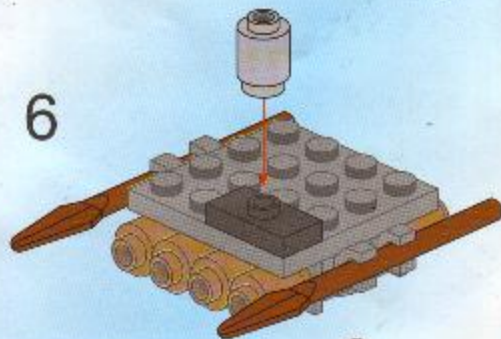

ENLIGHTEN

啟蒙

KNIGHTS

Round Table Series

RAFT

1003

AGES 6+
31 pieces

4

5

6

7