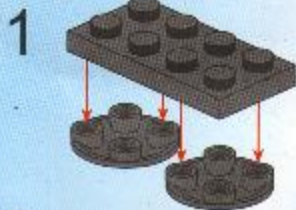

ENLIGHTEN

啟蒙

KNIGHTS

Round Table Series

RAFT

1003

AGES 6+
31 pieces

4