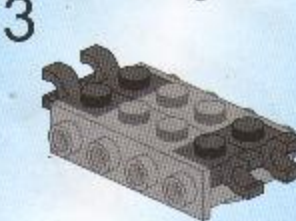

ENLIGHTEN

啟蒙

KNIGHTS

Round Table Series

RAFT

1003

AGES 6+
31 pieces

4