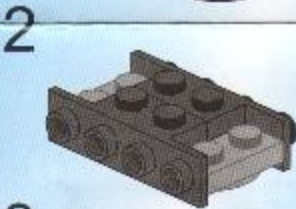

ENLIGHTEN

啟蒙

KNIGHTS

Round Table Series

RAFT

1003

AGES 6+
31 pieces

4