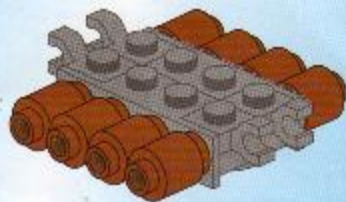

ENLIGHTEN

啟蒙

KNIGHTS

Round Table Series

RAFT

1003

AGES 6+
31 pieces

4