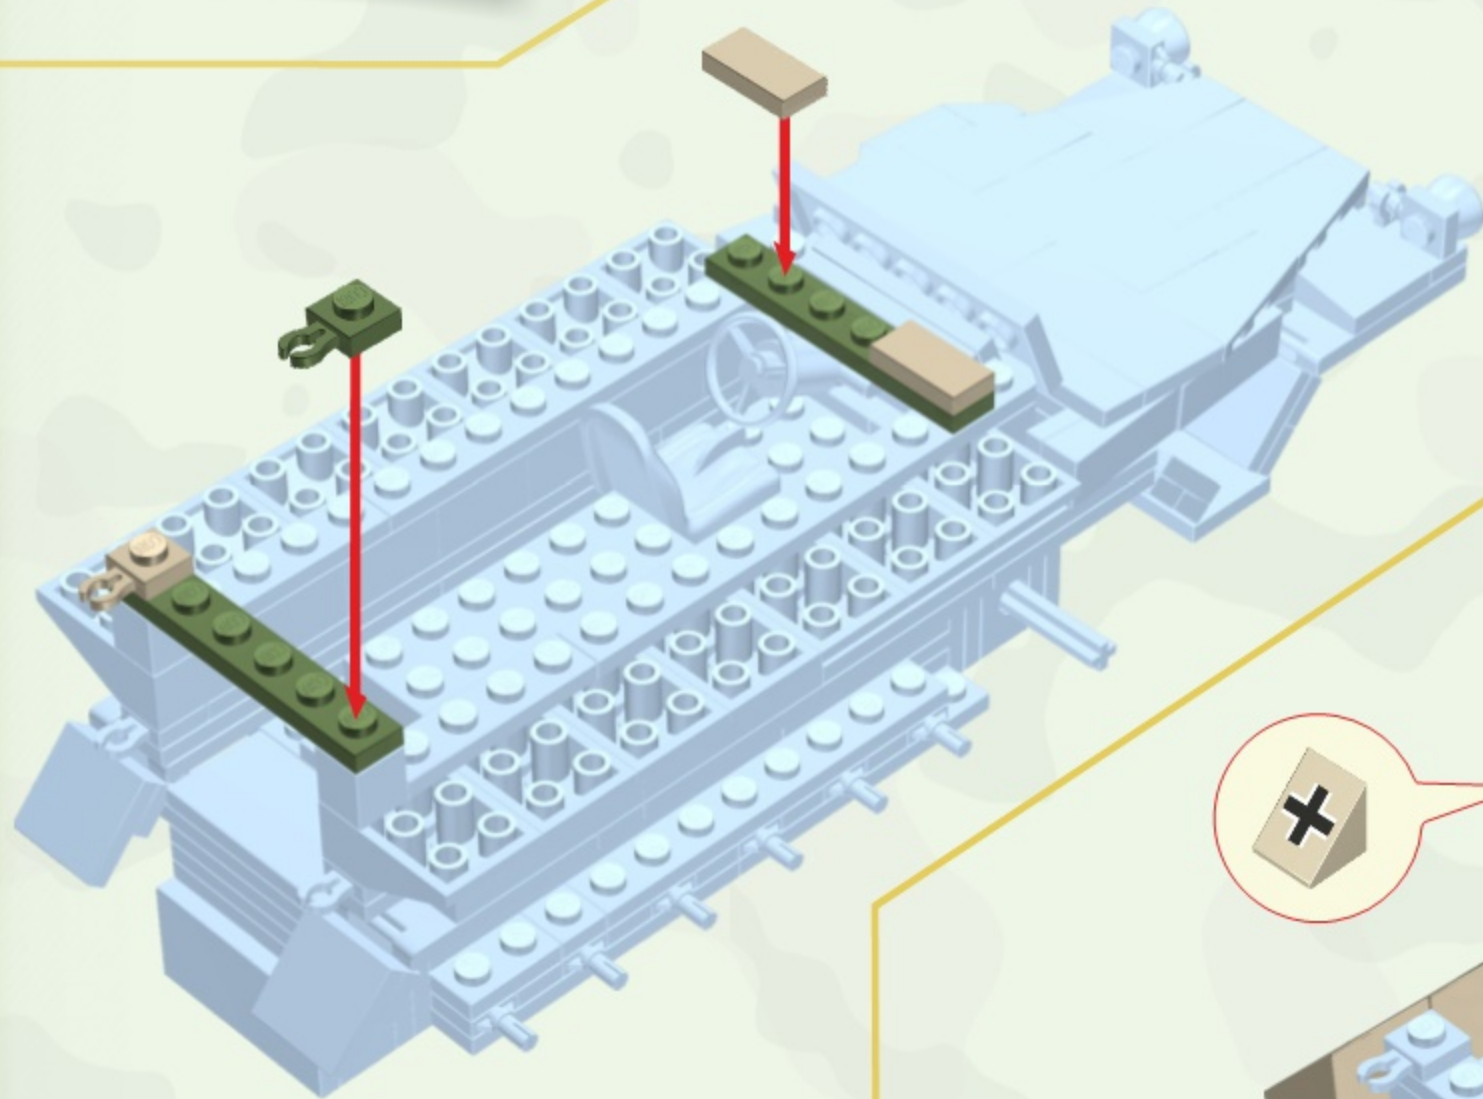

33

34

37

38

-  x2
-  x1
-  x4
-  x2
-  x1

40

41

- Green 1x4 Technic plate x2
- Tan 1x4 Technic plate with hole x2
- Tan 1x4 Technic plate x1
- Green 1x4 Technic plate x1
- Tan 1x4 Technic plate x1
- Green 1x4 Technic plate x1
- Tan 1x4 Technic plate with hole x2
- Tan 1x4 Technic plate x1
- Green 1x4 Technic plate x1

- Tan 1x4 Technic plate with hole x2
- Black Technic pin x1
- Tan 1x4 Technic plate with hole x1

**SHERMAN M4A1**  
2464

**M 16 HALF-TRACK**  
2469

**PANZER II AUSF. C**  
2459

**STURMGESCHÜTZ III AUSF. G**  
2465