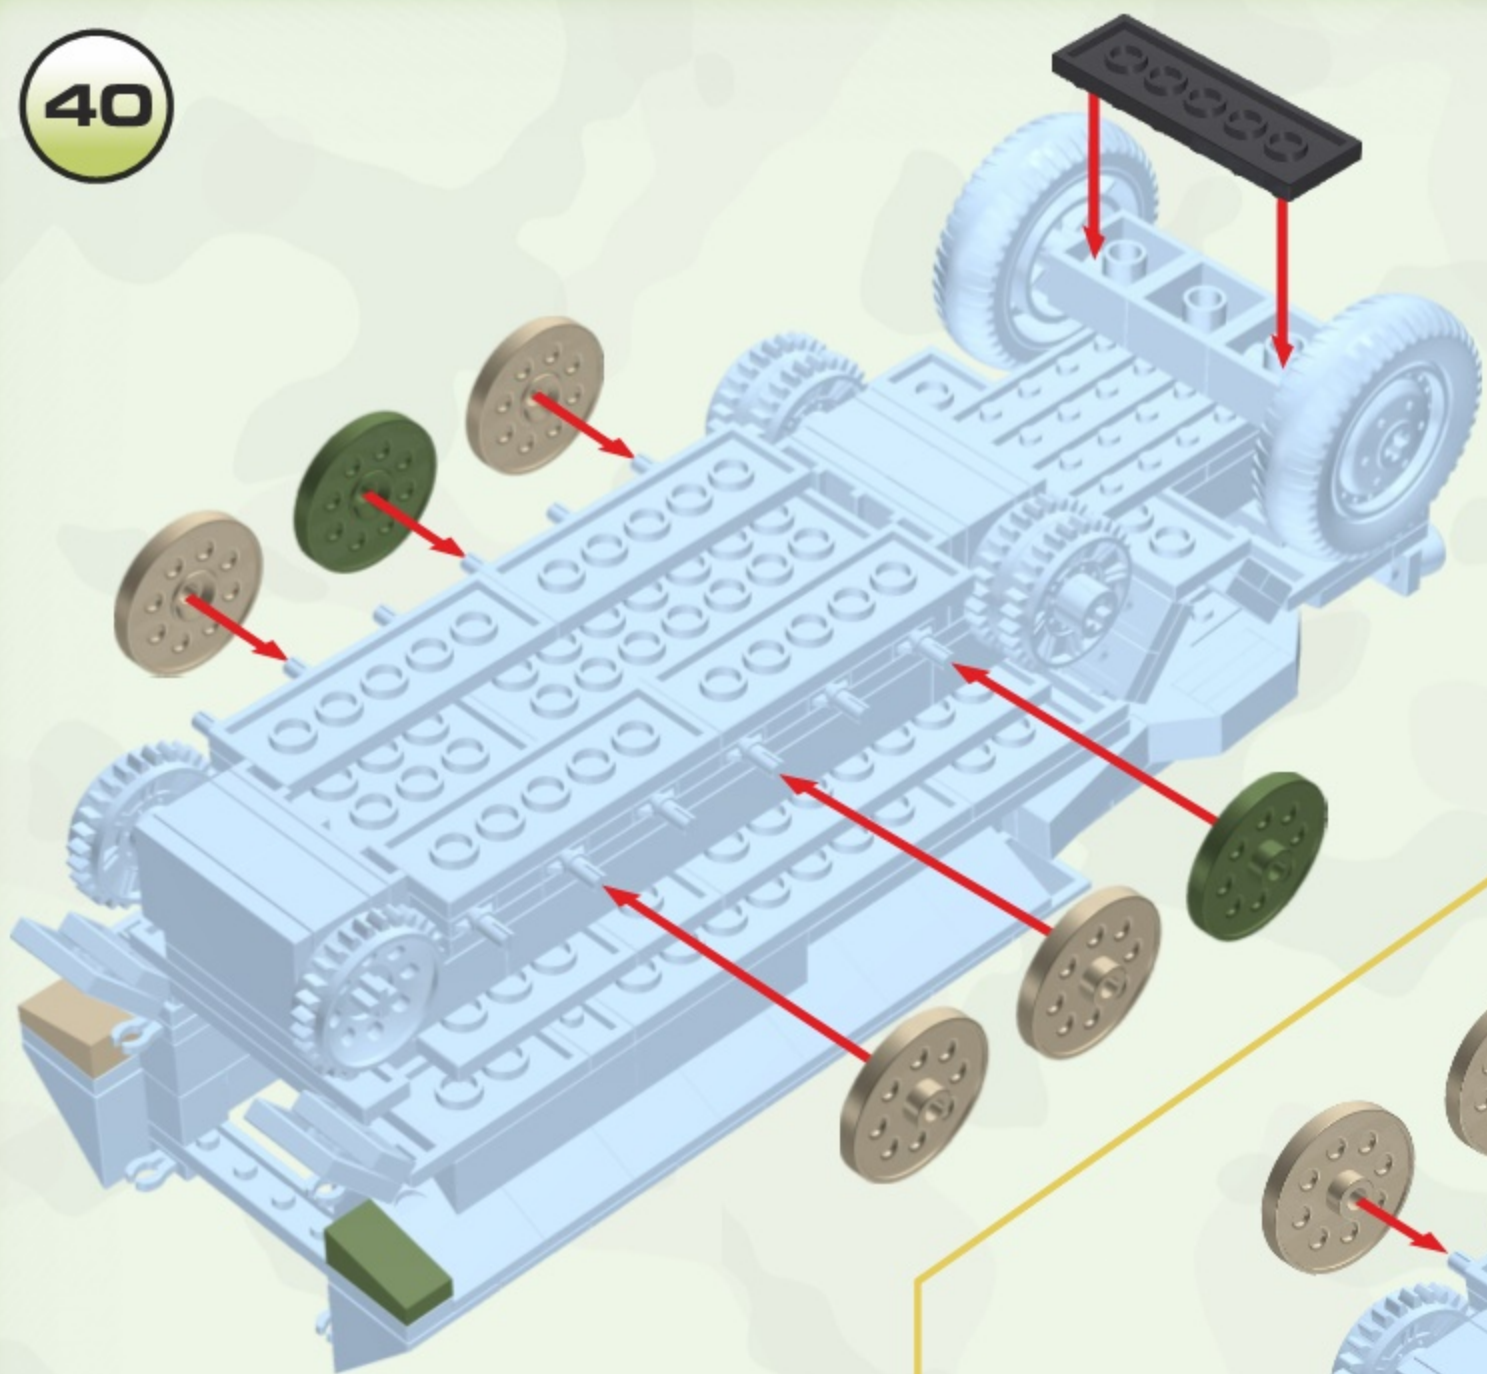

33

34

37

38

-  x2
-  x1
-  x4
-  x2
-  x1

40

41

- Green 1x4 Technic plate x2
- Tan 1x4 Technic plate with hole x2
- Tan 1x4 Technic plate x1
- Green 1x4 Technic plate x1
- Tan 1x4 Technic plate x1
- Green 1x4 Technic plate x1
- Tan 1x4 Technic plate with hole x2
- Tan 1x4 Technic plate x1
- Green 1x4 Technic plate x1

- Tan 1x4 Technic plate with hole x2
- Black Technic pin x1
- Tan 1x4 Technic plate with hole x1

**SHERMAN M4A1**  
2464

**M 16 HALF-TRACK**  
2469

**PANZER II AUSF. C**  
2459

**STURMGESCHÜTZ III AUSF. G**  
2465