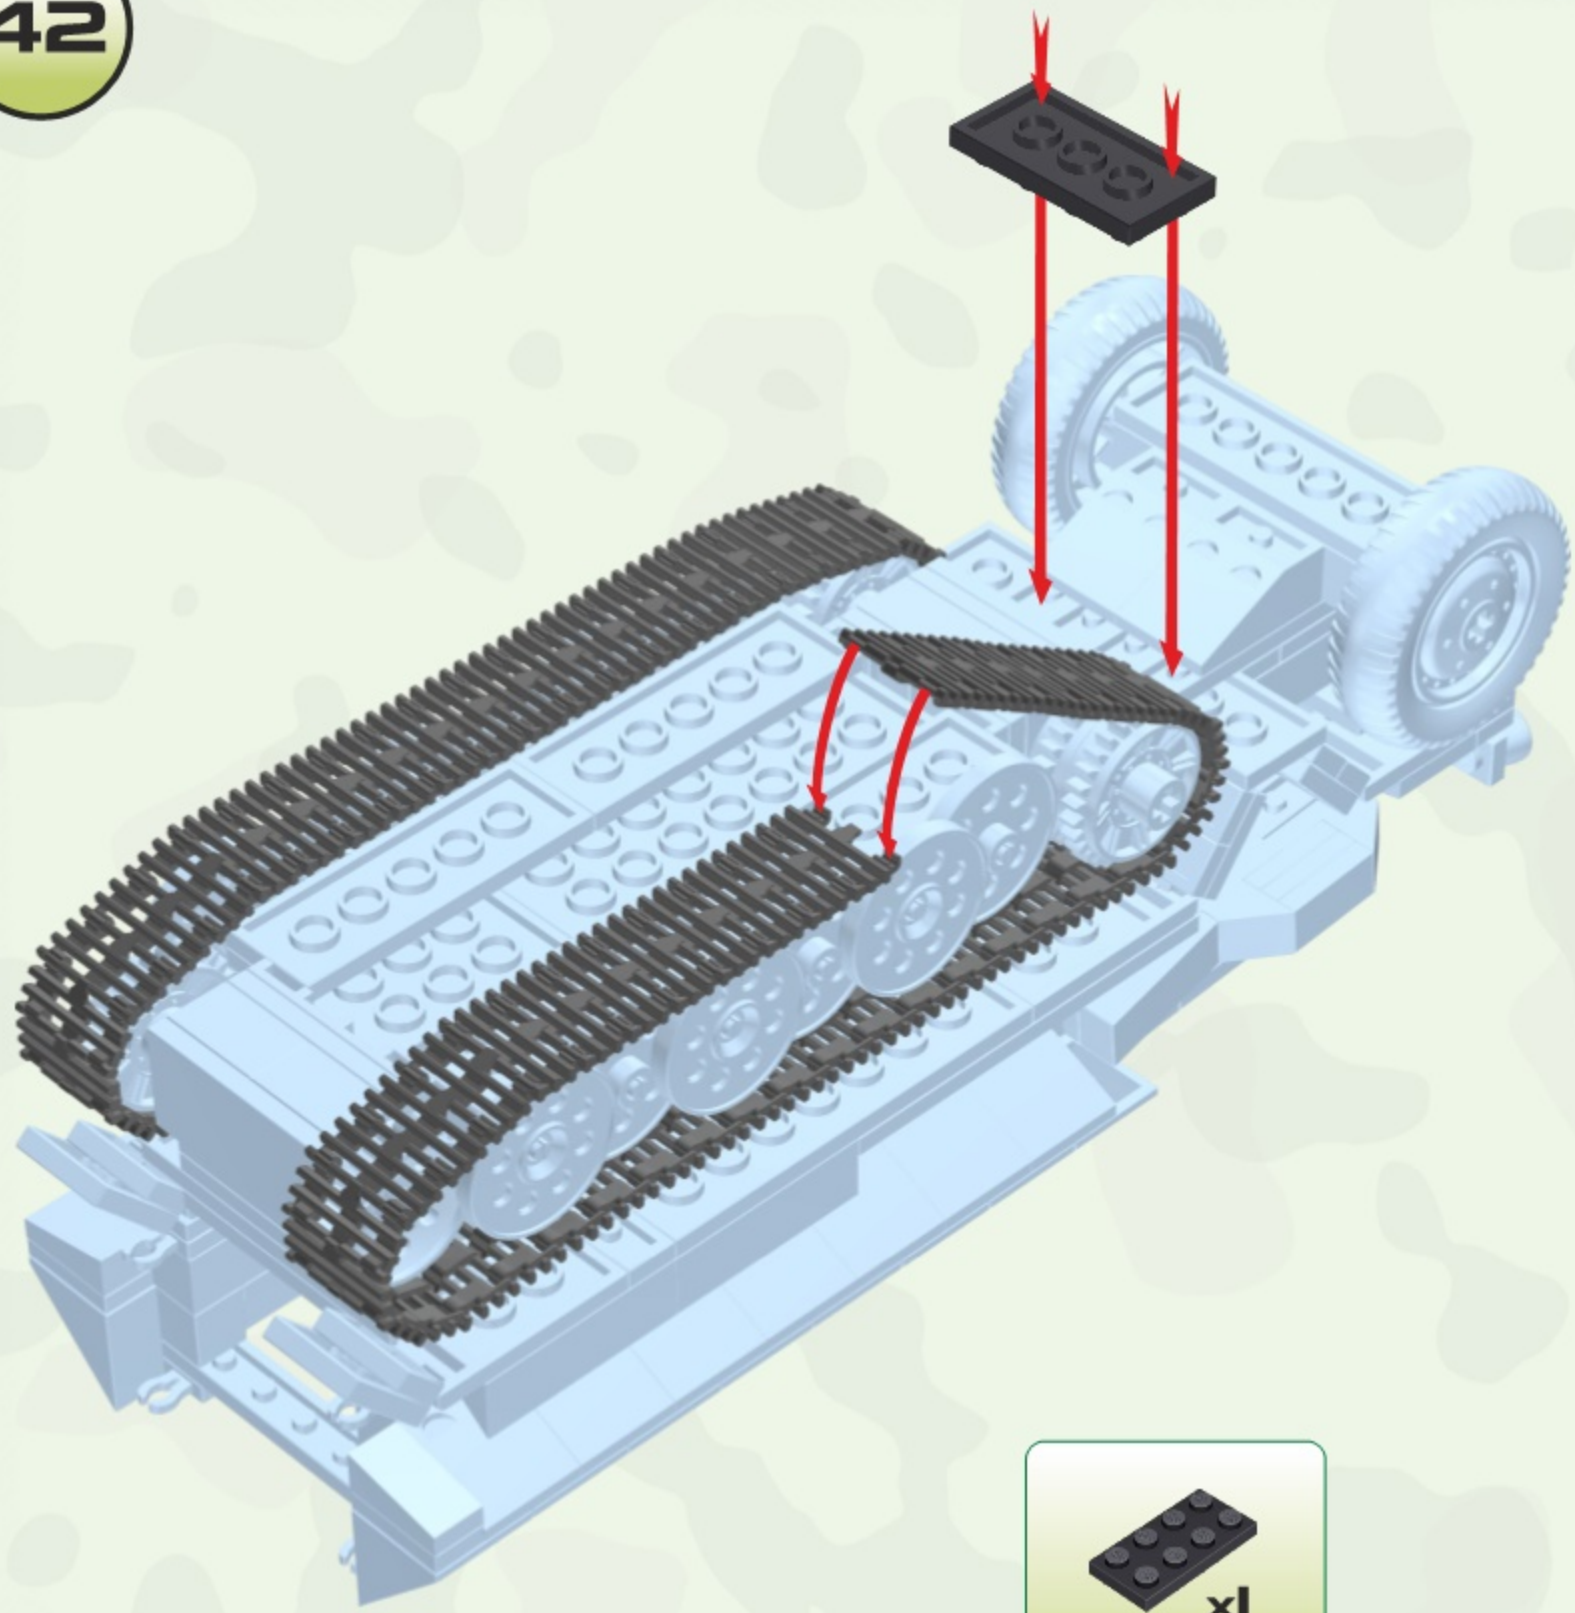

33

34

37

38

-  x2
-  x1
-  x4
-  x2
-  x1

40

41

- Green 1x4 Technic plate x2
- Tan 1x4 Technic plate with hole x2
- Tan 1x4 Technic plate x1
- Green 1x4 Technic plate x1
- Tan 1x4 Technic plate x1
- Green 1x4 Technic plate x1
- Tan 1x4 Technic plate with hole x2
- Tan 1x4 Technic plate x1
- Green 1x4 Technic plate x1

- Tan 1x4 Technic plate with hole x2
- Black Technic pin x1
- Tan 1x4 Technic plate with hole x1

**SHERMAN M4A1**  
2464

**M 16 HALF-TRACK**  
2469

**PANZER II AUSF. C**  
2459

**STURMGESCHÜTZ III AUSF. G**  
2465