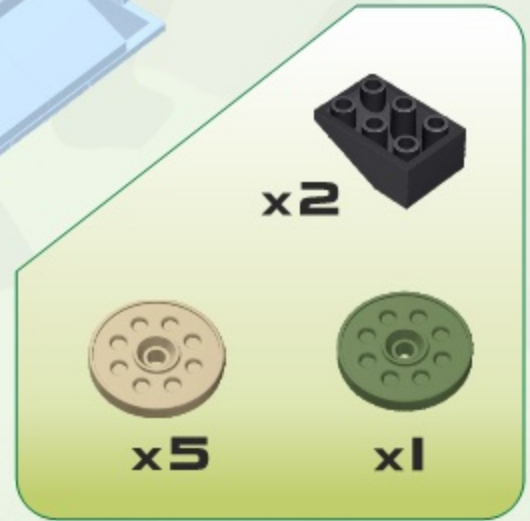

33

34

37

38

-  x2
-  x1
-  x4
-  x2
-  x1

40

41

- Green 1x4 Technic plate x2
- Tan 1x4 Technic plate with hole x2
- Tan 1x4 Technic plate x1
- Green 1x4 Technic plate x1
- Tan 1x4 Technic plate x1
- Green 1x4 Technic plate x1
- Tan 1x4 Technic plate with hole x2
- Tan 1x4 Technic plate x1
- Green 1x4 Technic plate x1

- Tan 1x4 Technic plate with hole x2
- Black Technic pin x1
- Tan 1x4 Technic plate with hole x1

**SHERMAN M4A1**  
2464

**M 16 HALF-TRACK**  
2469

**PANZER II AUSF. C**  
2459

**STURMGESCHÜTZ III AUSF. G**  
2465