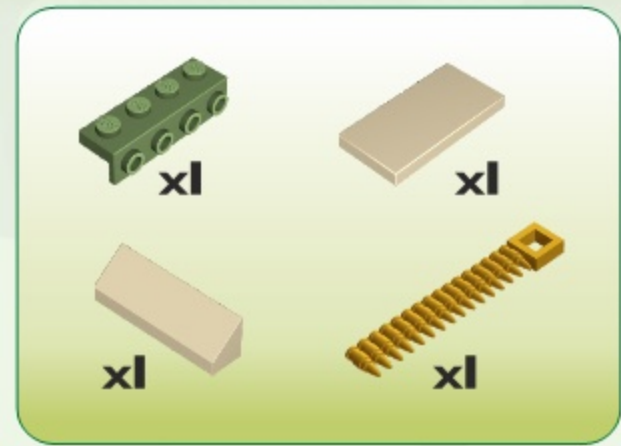

33

34

37

38

-  x2
-  x1
-  x4
-  x2
-  x1

40

41

- Green 1x4 Technic plate x2
- Tan 1x4 Technic plate with hole x2
- Tan 1x4 Technic plate x1
- Green 1x4 Technic plate x1
- Tan 1x4 Technic plate x1
- Green 1x4 Technic plate x1
- Tan 1x4 Technic plate with hole x2
- Tan 1x4 Technic plate x1
- Green 1x4 Technic plate x1

- Tan 1x4 Technic plate with hole x2
- Black Technic pin x1
- Tan 1x4 Technic plate with hole x1

**SHERMAN M4A1**  
2464

**M 16 HALF-TRACK**  
2469

**PANZER II AUSF. C**  
2459

**STURMGESCHÜTZ III AUSF. G**  
2465