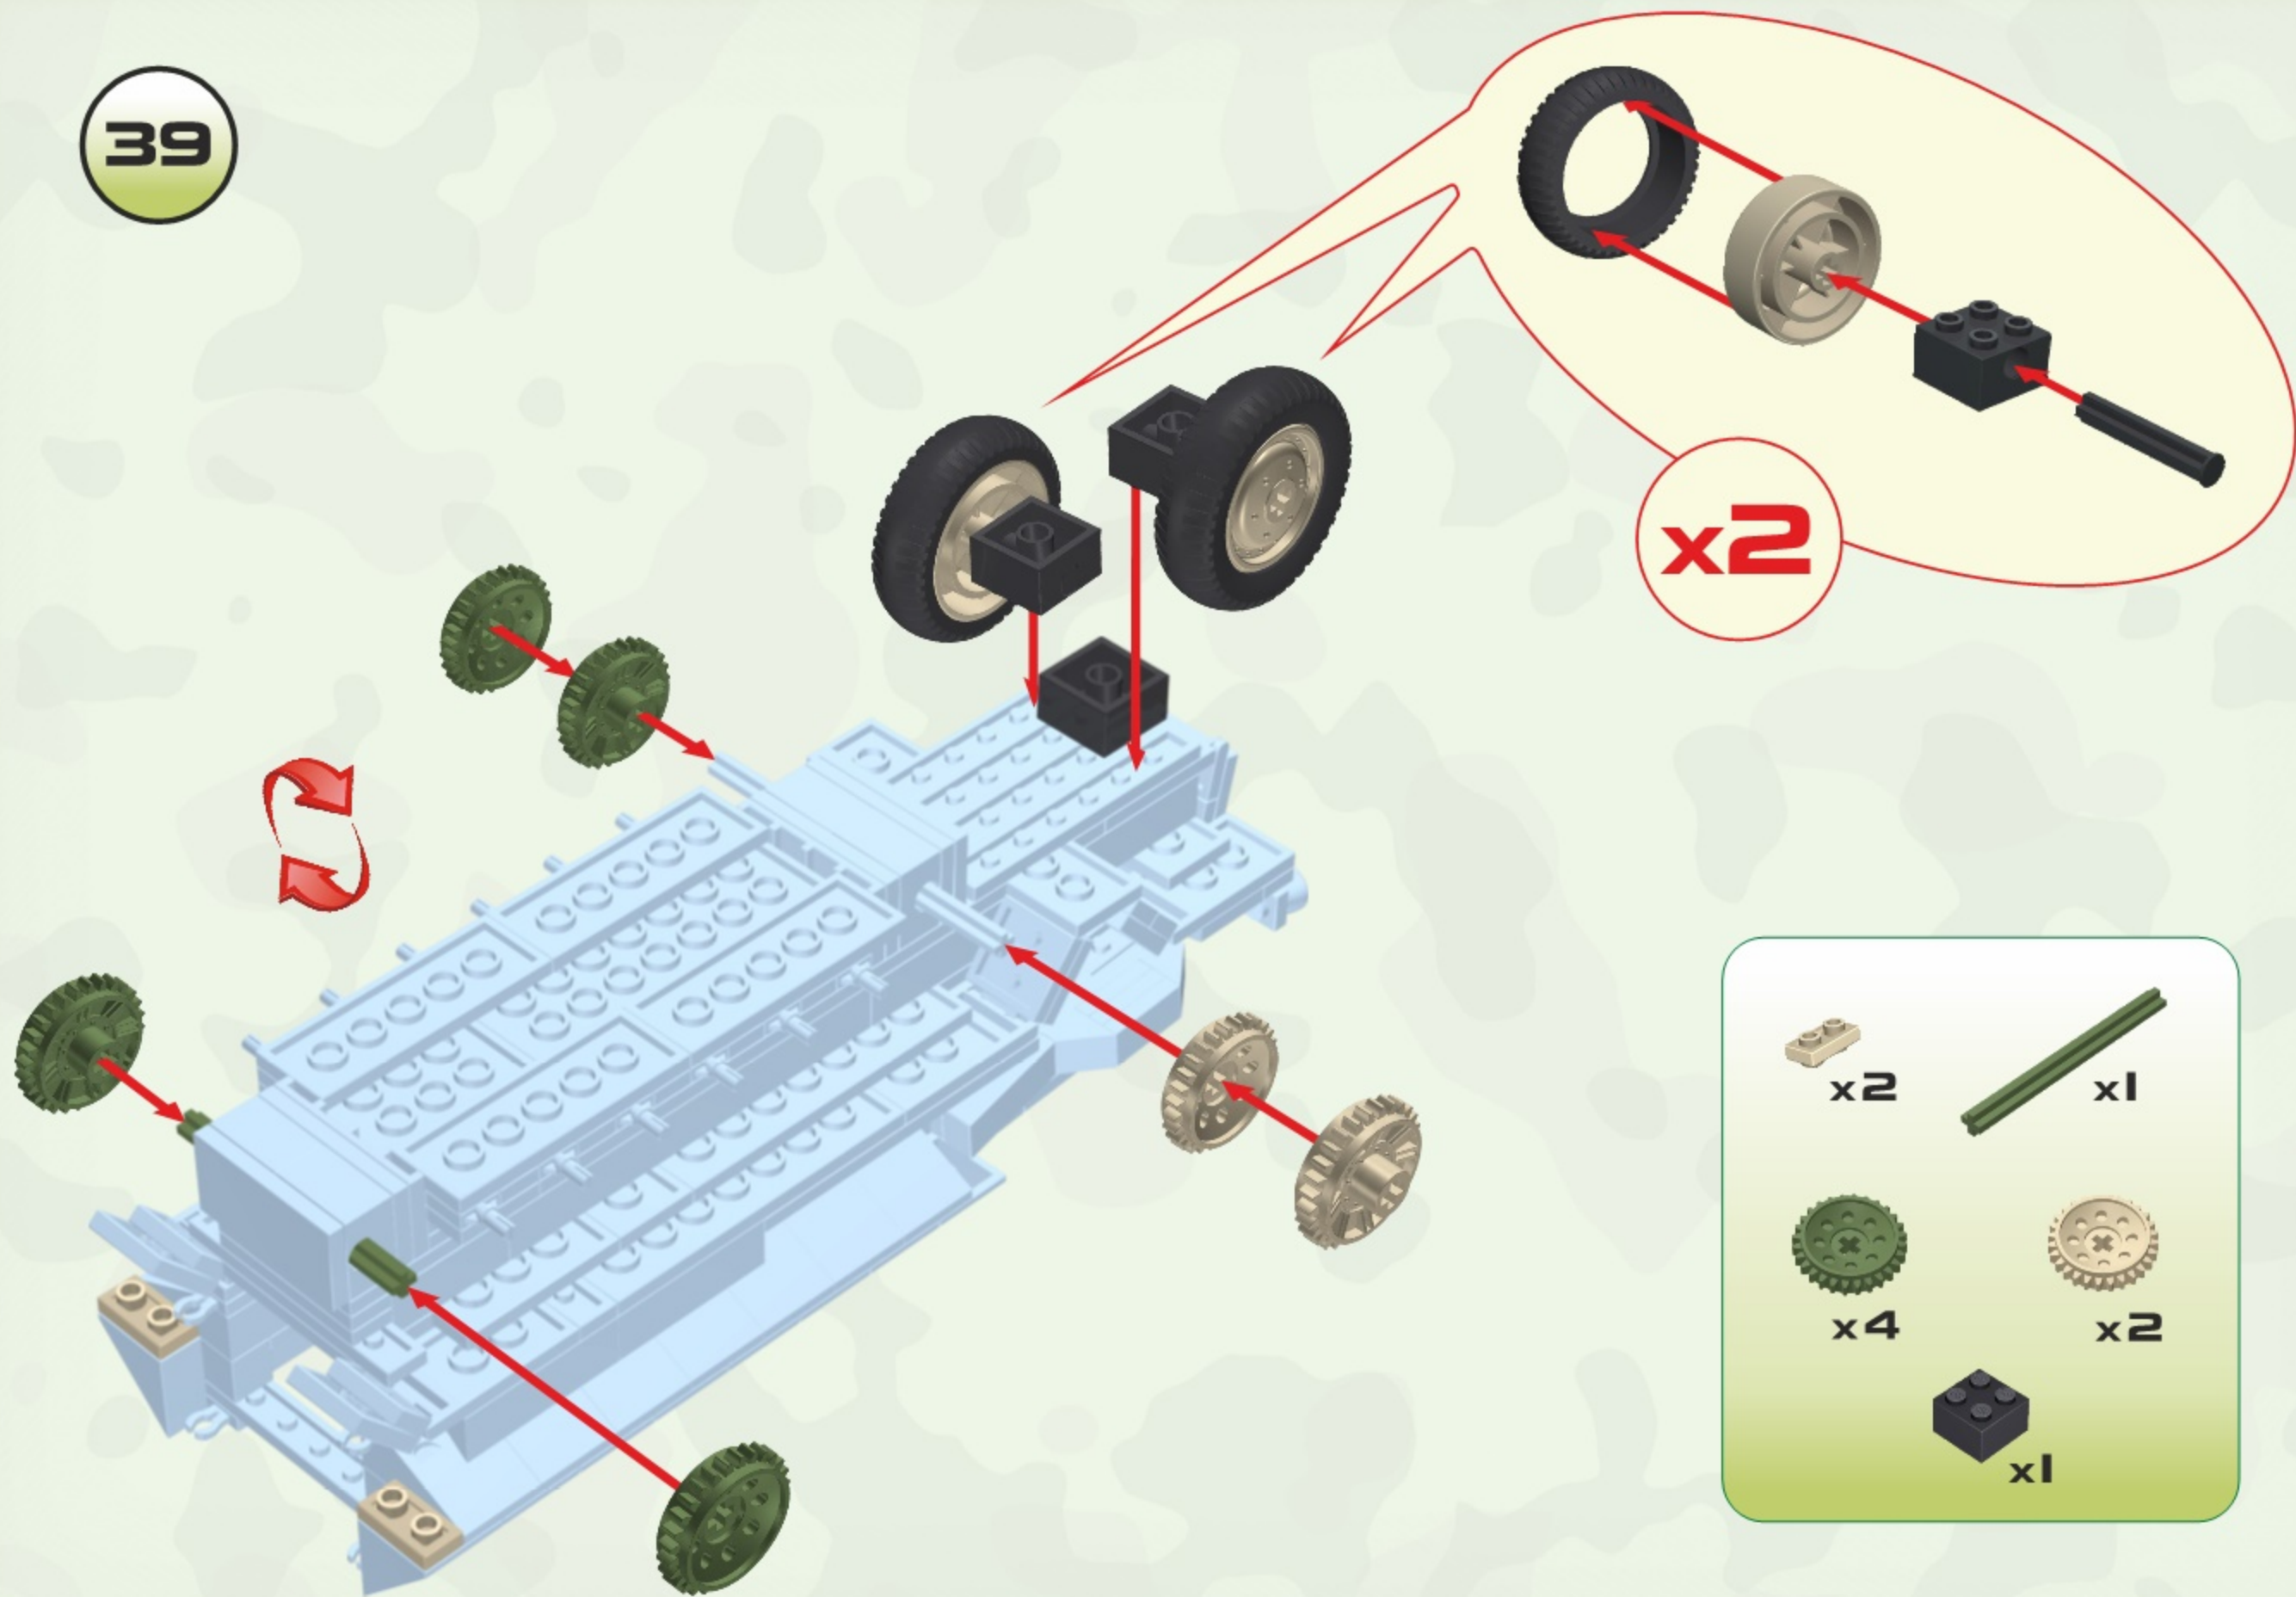

33

34

37

38

-  x2
-  x1
-  x4
-  x2
-  x1

40

41

- Green 1x4 Technic plate x2
- Tan 1x4 Technic plate with hole x2
- Tan 1x4 Technic plate x1
- Green 1x4 Technic plate x1
- Tan 1x4 Technic plate x1
- Green 1x4 Technic plate x1
- Tan 1x4 Technic plate with hole x2
- Tan 1x4 Technic plate x1
- Green 1x4 Technic plate x1

- Tan 1x4 Technic plate with hole x2
- Black Technic pin x1
- Tan 1x4 Technic plate with hole x1

**SHERMAN M4A1**  
2464

**M 16 HALF-TRACK**  
2469

**PANZER II AUSF. C**  
2459

**STURMGESCHÜTZ III AUSF. G**  
2465