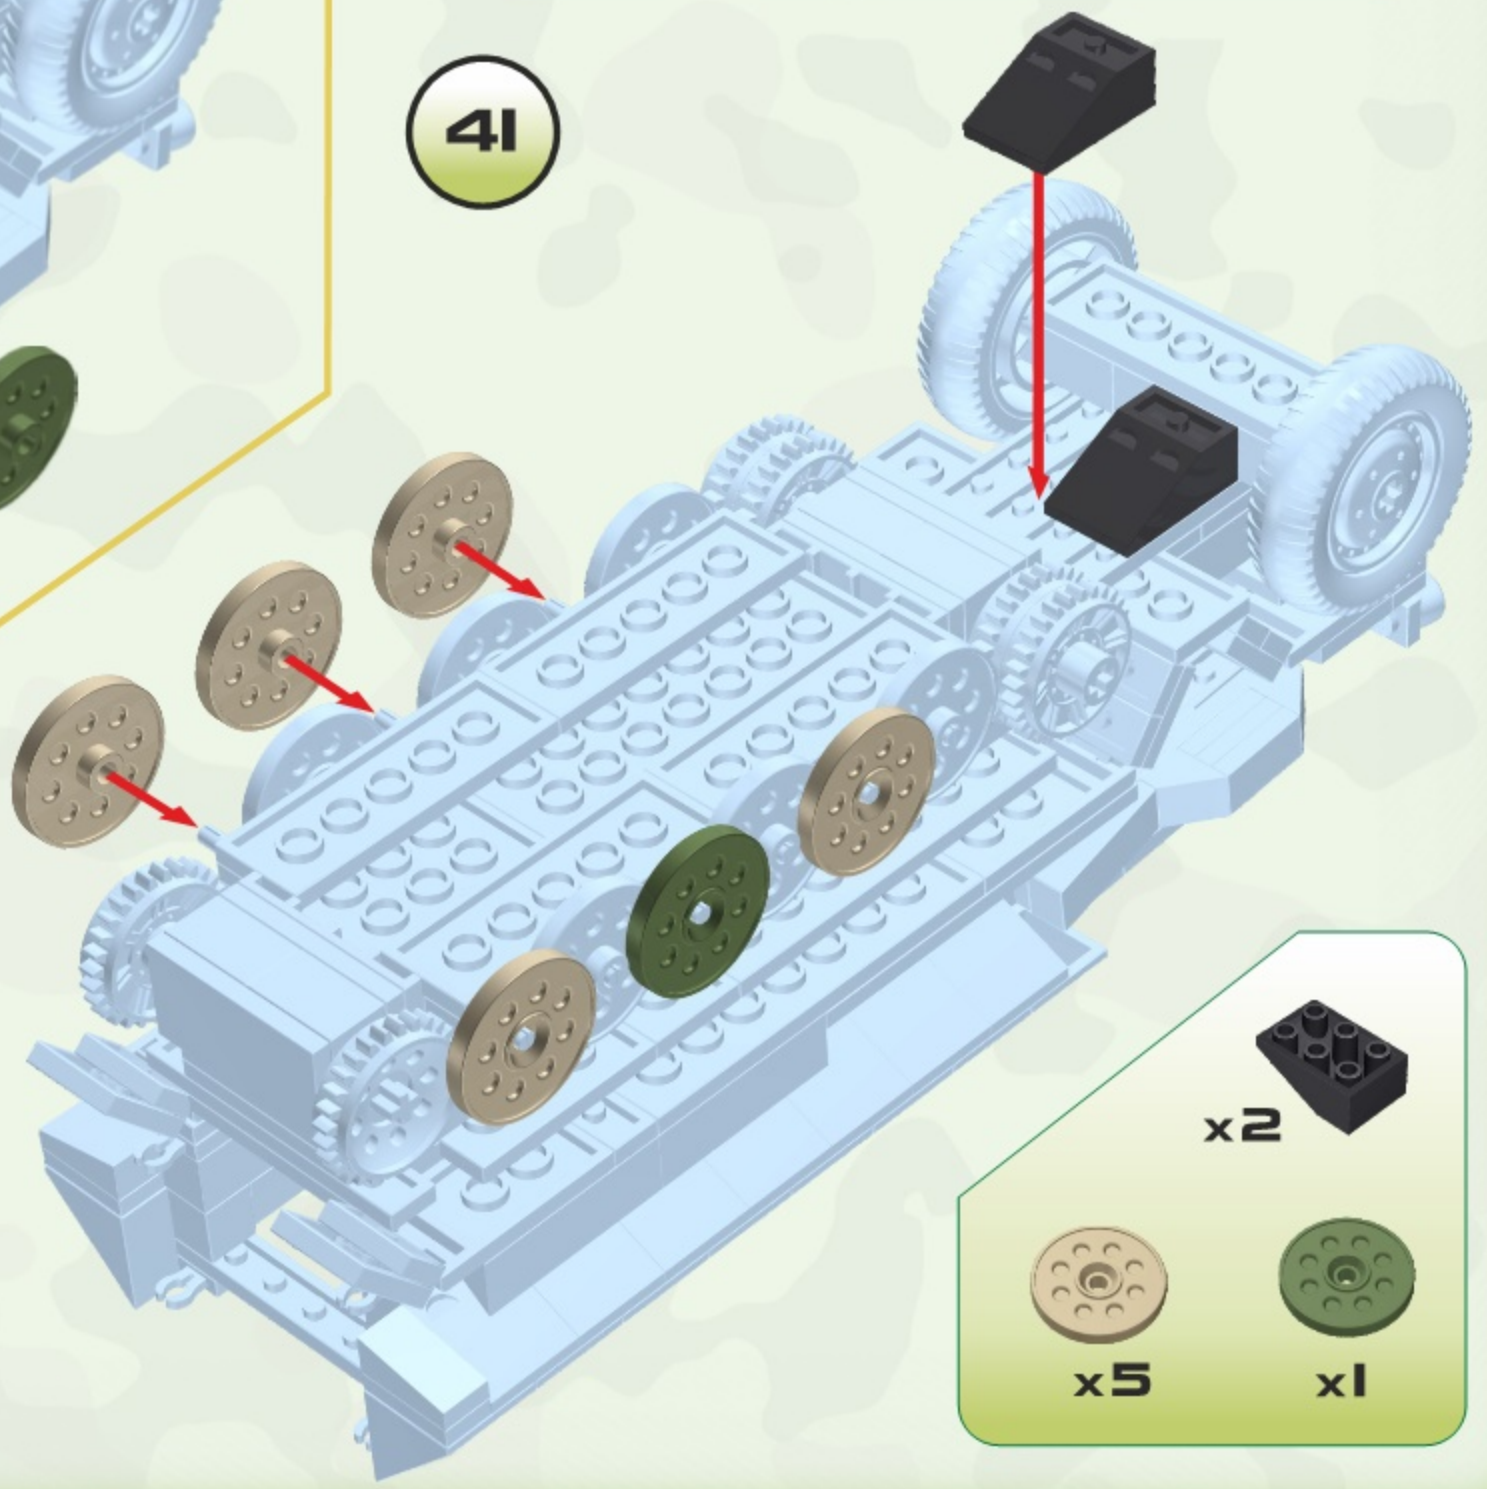

33

34

37

38

-  x2
-  x1
-  x4
-  x2
-  x1

40

41

- Green 1x4 Technic plate x2
- Tan 1x4 Technic plate with hole x2
- Tan 1x4 Technic plate x1
- Green 1x4 Technic plate x1
- Tan 1x4 Technic plate x1
- Green 1x4 Technic plate x1
- Tan 1x4 Technic plate with hole x2
- Tan 1x4 Technic plate x1
- Green 1x4 Technic plate x1

- Tan 1x4 Technic plate with hole x2
- Black Technic pin x1
- Tan 1x4 Technic plate with hole x1

**SHERMAN M4A1**  
2464

**M 16 HALF-TRACK**  
2469

**PANZER II AUSF. C**  
2459

**STURMGESCHÜTZ III AUSF. G**  
2465