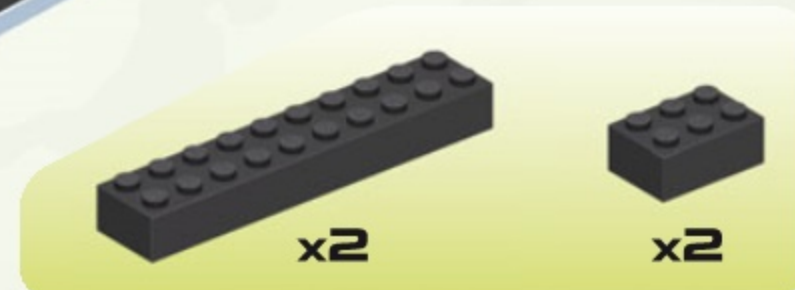

M-24 CHAFFEE

WARNING: CHOKING HAZARD-

Toy contains small parts.
Not for children under 3 years.

Printed in EU

UWAGA: RÓŻNE

1

2

3