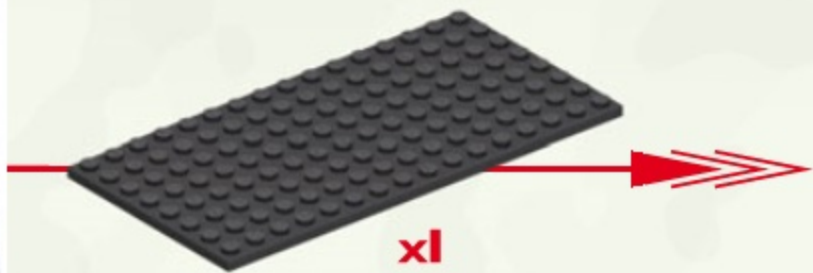

M-24 CHAFFEE

WARNING: CHOKING HAZARD-

Toy contains small parts.
Not for children under 3 years.

Printed in EU

UWAGA: RÓŻNE

1

2

3