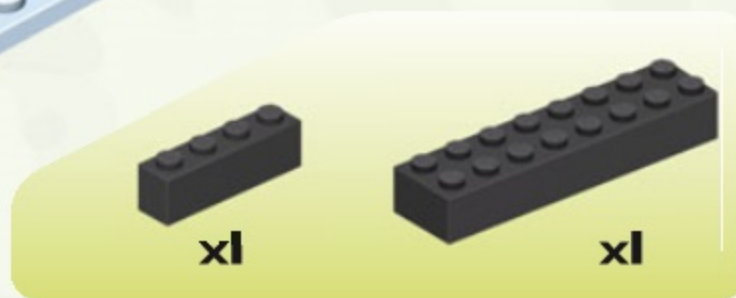

M-24 CHAFFEE

WARNING: CHOKING HAZARD-

Toy contains small parts.
Not for children under 3 years.

Printed in EU

UWAGA: RÓŻNE

1

2

3