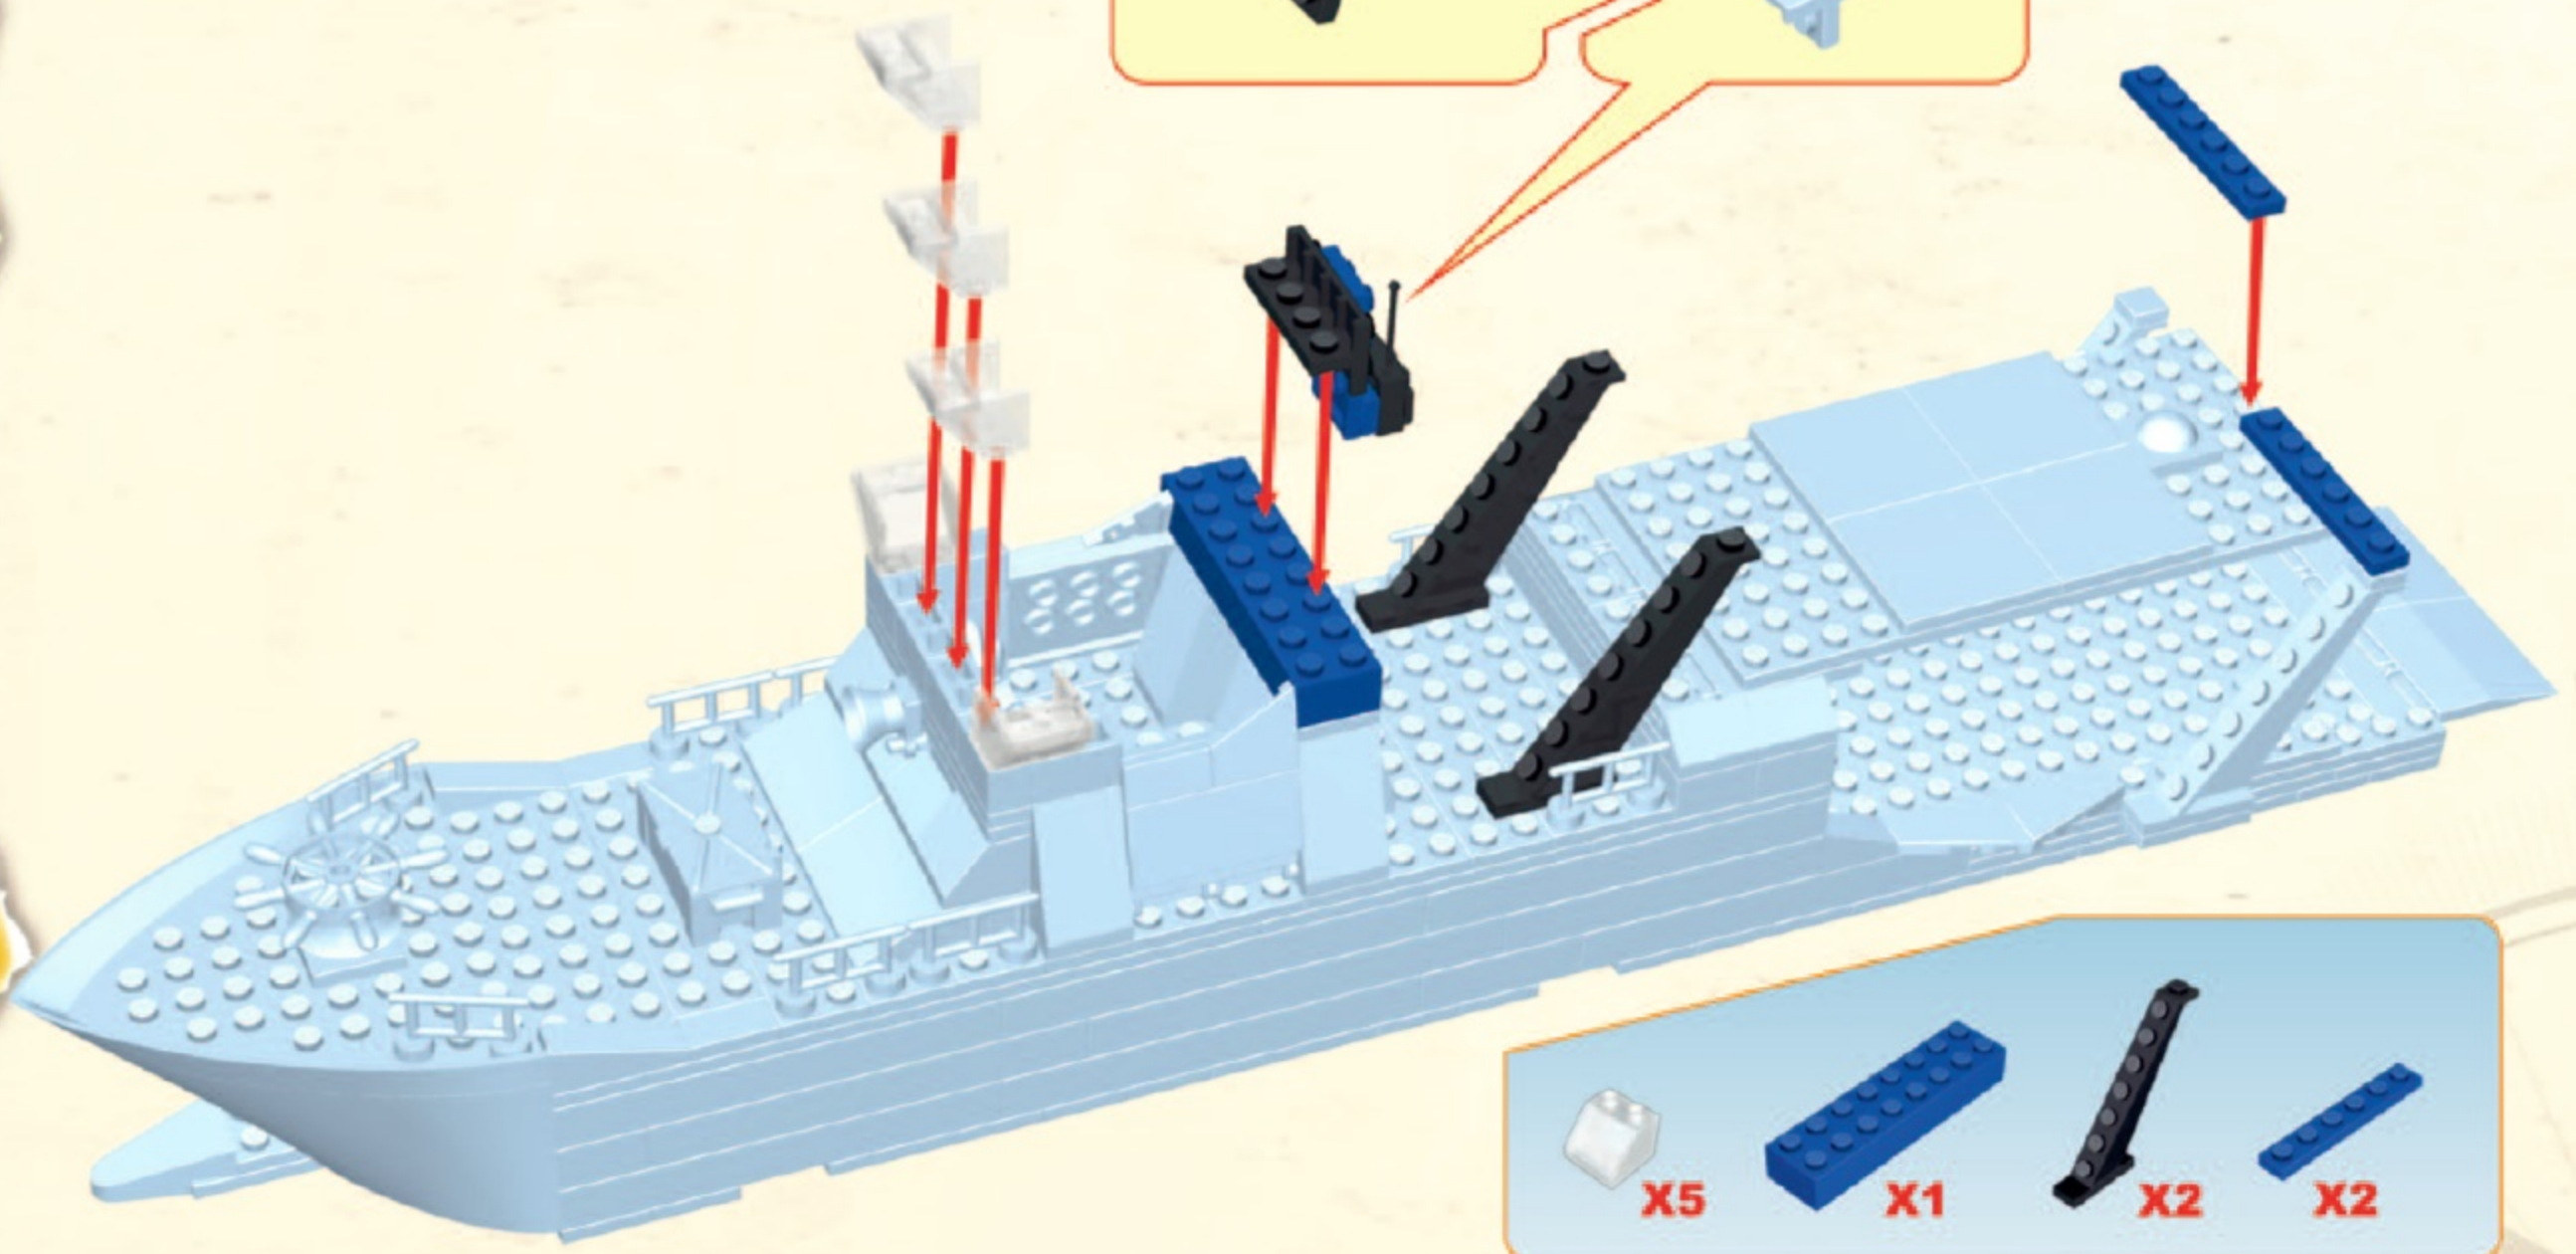

WILD STORY

22350

 12

 13

 14

 15

 16

-  X2
-  X3
-  X1
-  X1
-  X1

 17

-  X1
-  X1
-  X1
-  X2
-  X1

18

- X1
- X1
- X4
- X2

19

- X2
- X2
- X1
- X2

- X5 [White Technic Pin]
- X1 [Blue 1x4 Technic Brick]
- X2 [Black Technic Axle]
- X2 [Blue 1x4 Technic Brick]

X2

22

X1

			
X2	X1	X1	X1

34

-  **X1**
-  **X1**
-  **X2**
-  **X4**

A

B

42