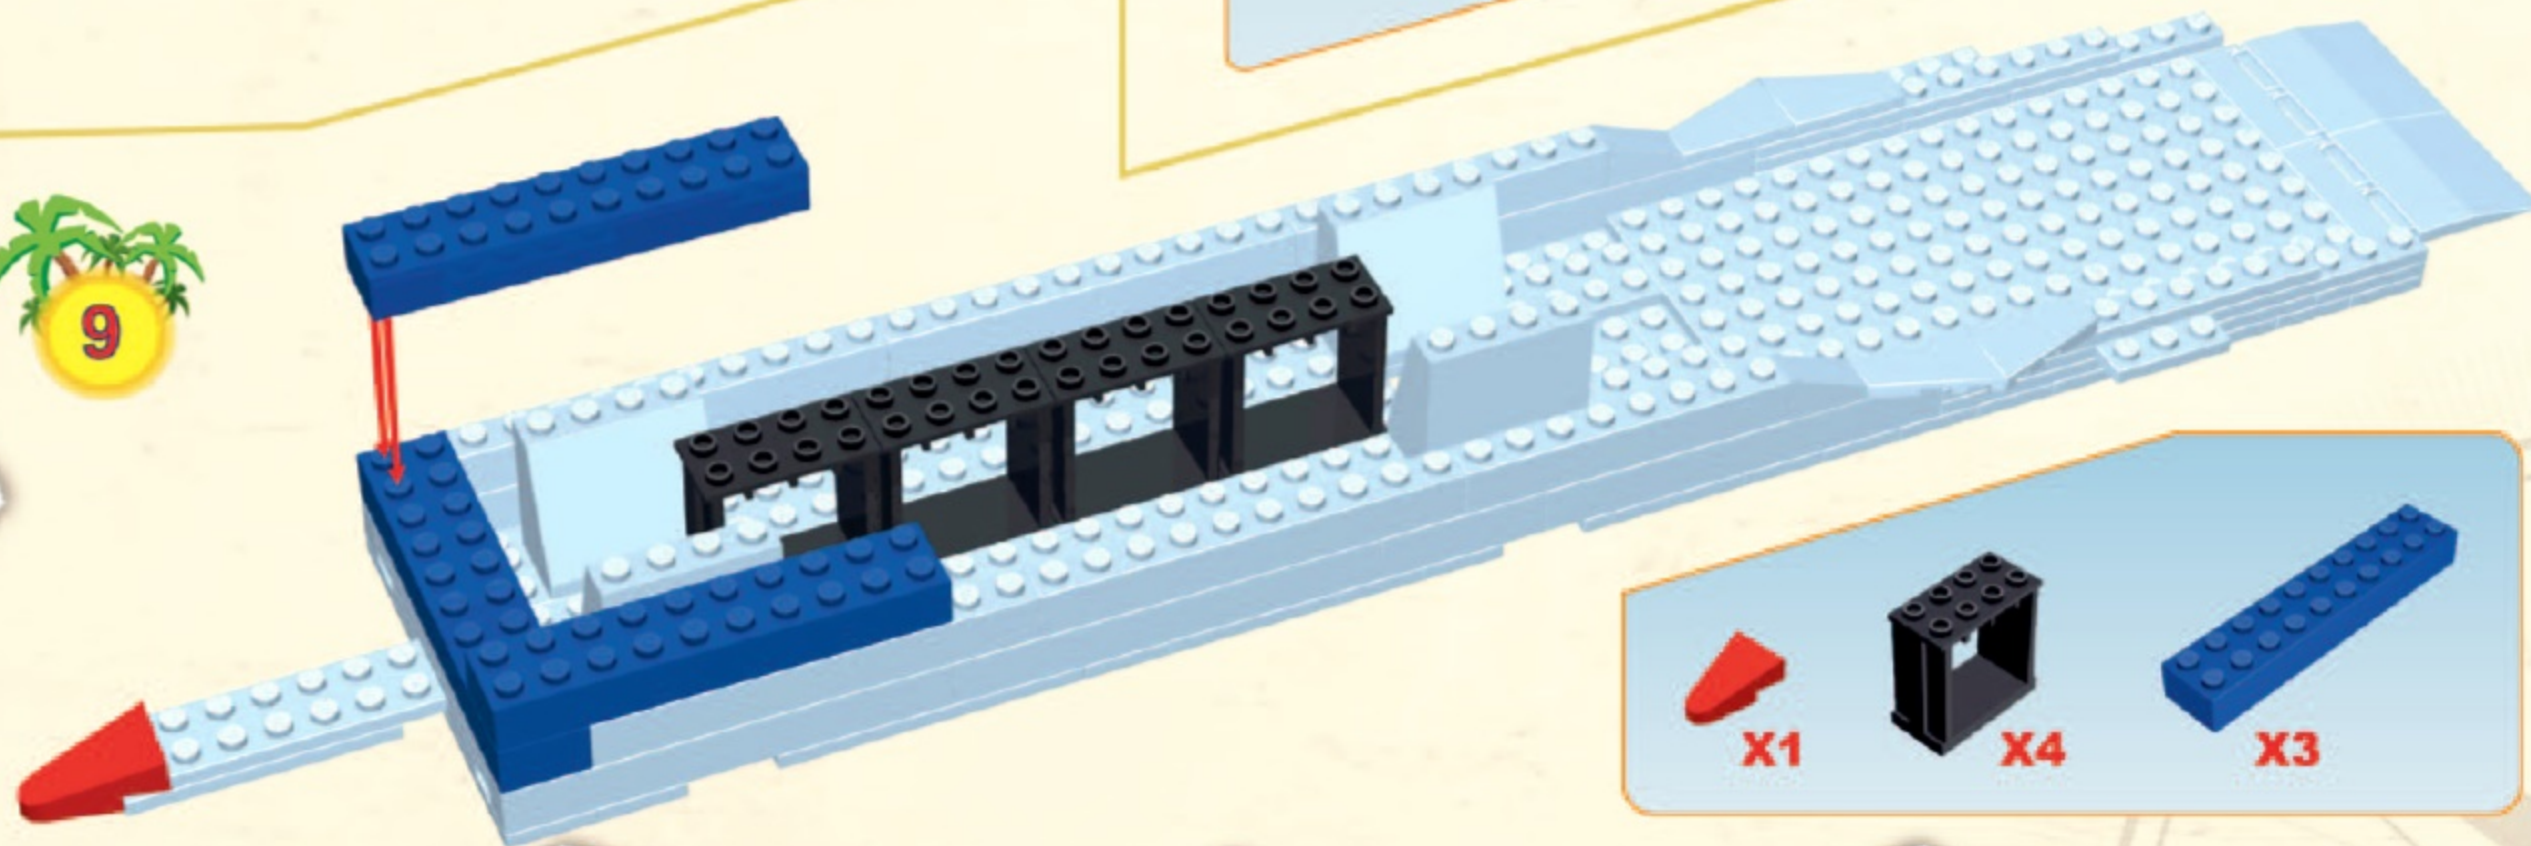

WILD STORY

22350

 12

 13

 14

 15

 16

-  X2
-  X3
-  X1
-  X1
-  X1

 17

-  X1
-  X1
-  X1
-  X2
-  X1

18

- X1
- X1
- X4
- X2

19

- X2
- X2
- X1
- X2

- X5 [White Technic Pin]
- X1 [Blue 1x4 Technic Brick]
- X2 [Black Technic Axle]
- X2 [Blue 1x4 Technic Brick]

X2