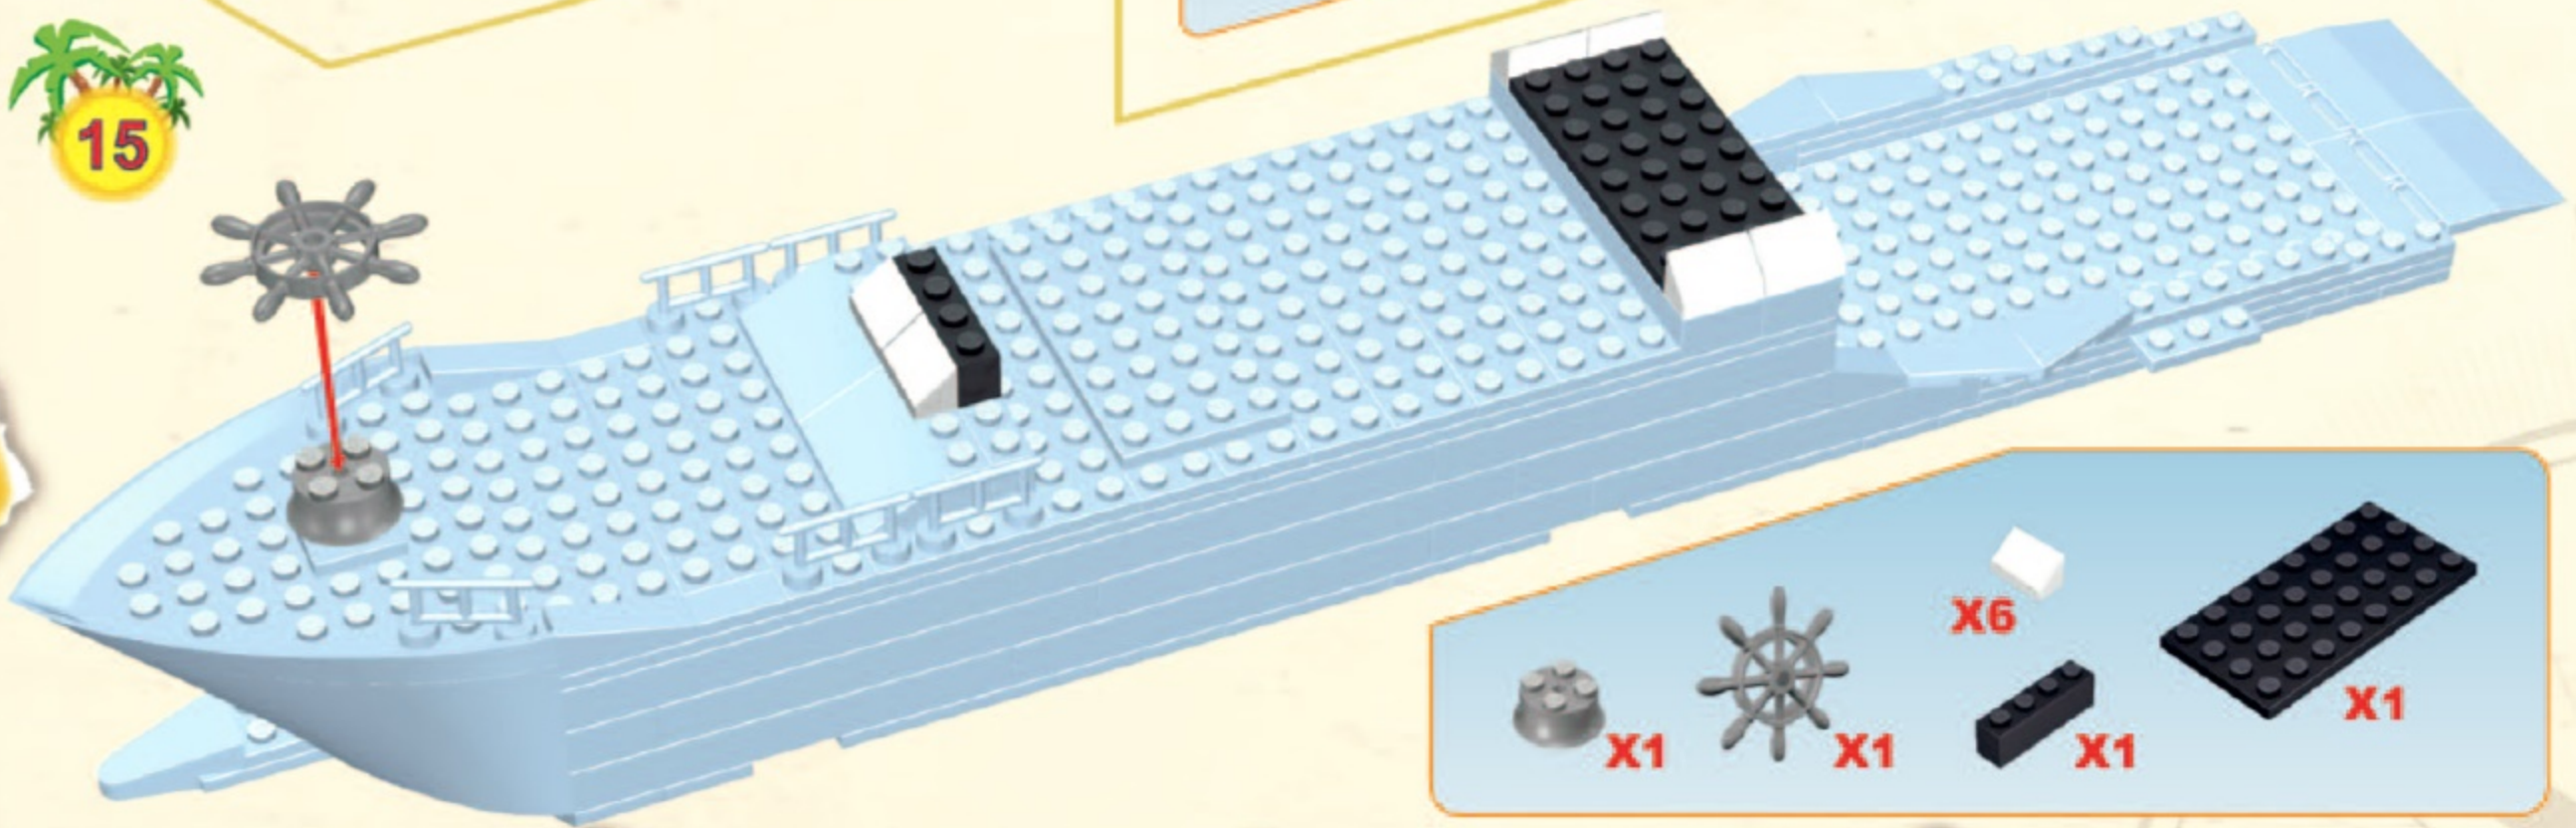

WILD STORY

22350

 12

 13

 14

 15

 16

-  X2
-  X3
-  X1
-  X1
-  X1

 17

-  X1
-  X1
-  X1
-  X2
-  X1

18

- X1
- X1
- X4
- X2

19

- X2
- X2
- X1
- X2

- X5 [White Technic Pin]
- X1 [Blue 1x4 Technic Brick]
- X2 [Black Technic Axle]
- X2 [Blue 1x4 Technic Brick]

X2