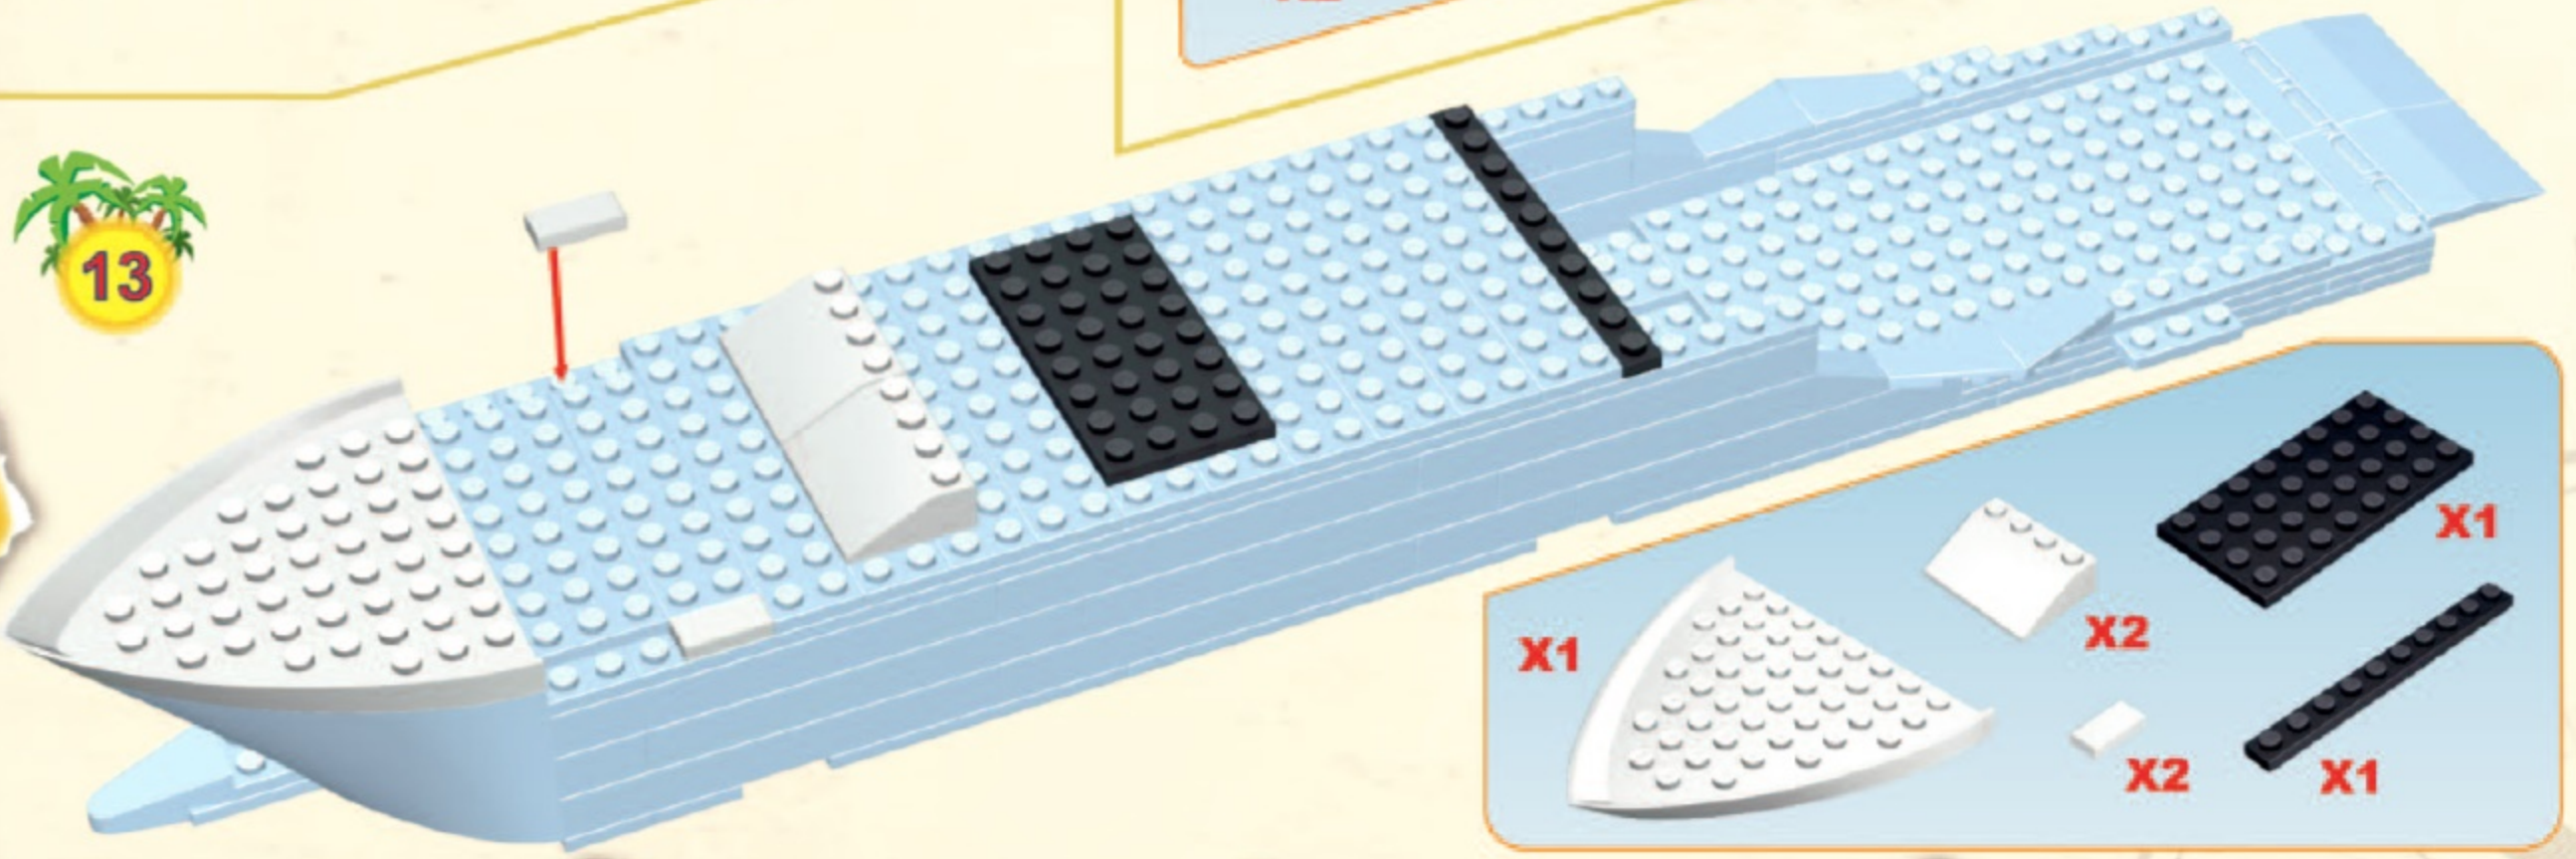

WILD STORY

22350

 12

 13

 14

 15

 16

-  X2
-  X3
-  X1
-  X1
-  X1

 17

-  X1
-  X1
-  X1
-  X2
-  X1

18

- X1
- X1
- X4
- X2

19

- X2
- X2
- X1
- X2

- X5 [White Technic Pin]
- X1 [Blue 1x4 Technic Brick]
- X2 [Black Technic Axle]
- X2 [Blue 1x4 Technic Brick]

X2