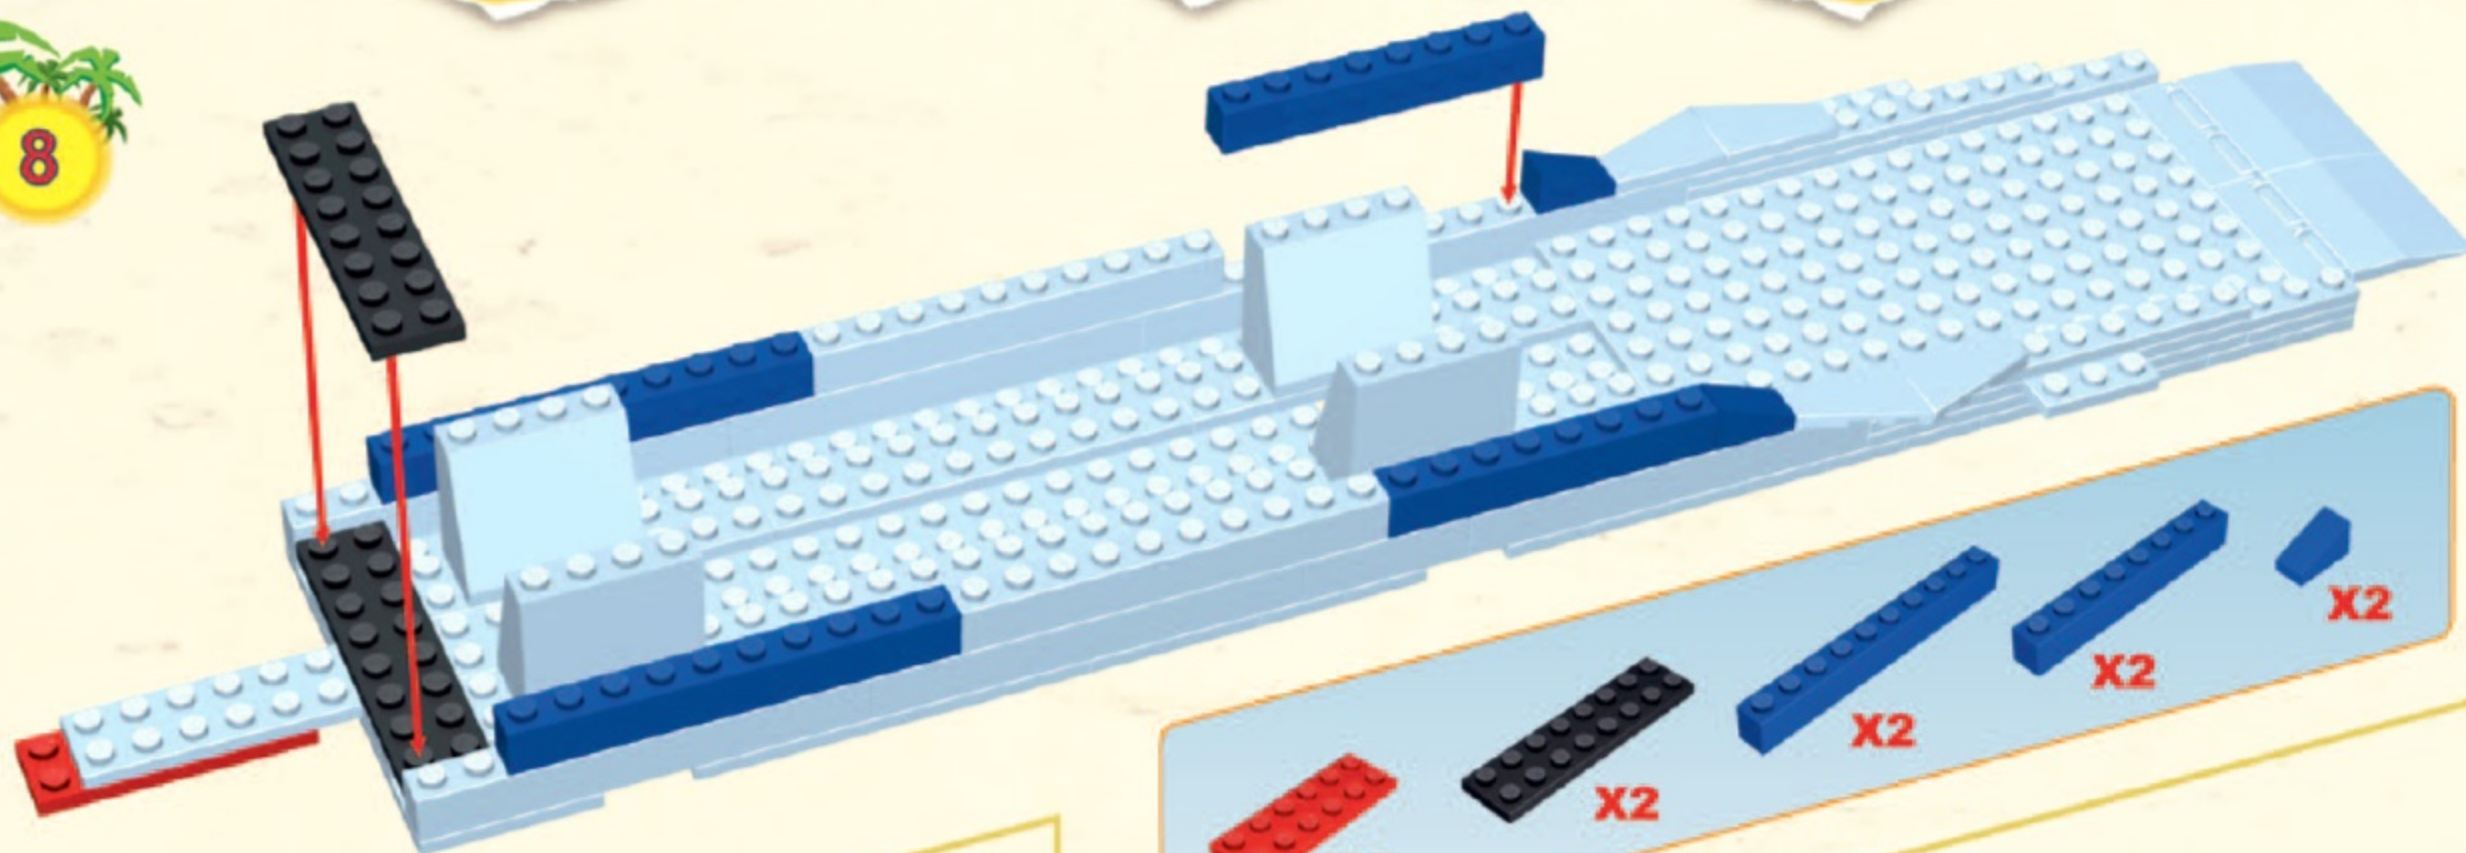

WILD STORY

22350

 12

 13

 14

 15

 16

-  X2
-  X3
-  X1
-  X1
-  X1

 17

-  X1
-  X1
-  X1
-  X2
-  X1

18

- X1
- X1
- X4
- X2

19

- X2
- X2
- X1
- X2

- X5 [White Technic Pin]
- X1 [Blue 1x4 Technic Brick]
- X2 [Black Technic Axle]
- X2 [Blue 1x4 Technic Brick]

X2