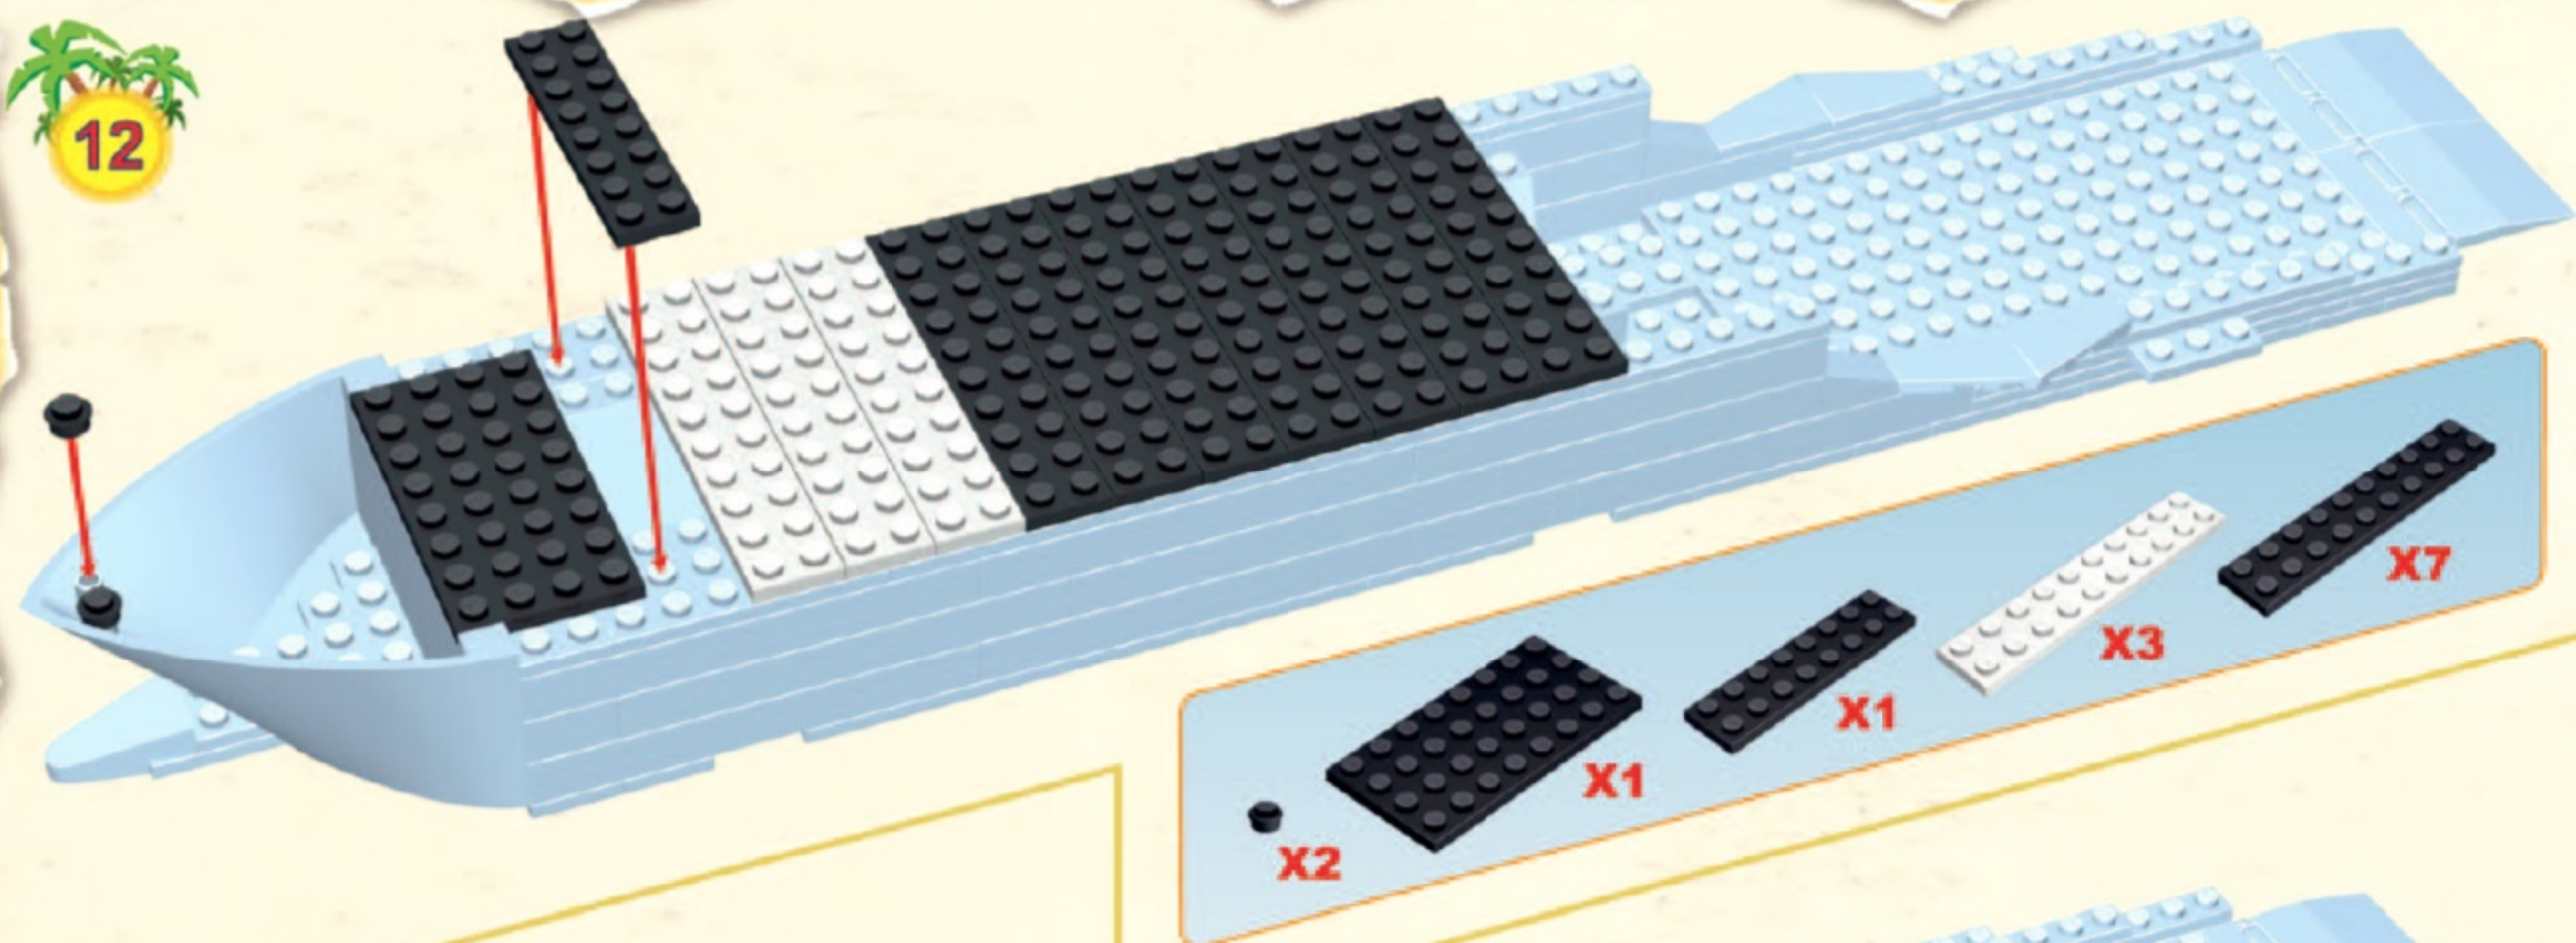

WILD STORY

22350

 12

 13

 14

 15

 16

-  X2
-  X3
-  X1
-  X1
-  X1

 17

-  X1
-  X1
-  X1
-  X2
-  X1

18

- X1
- X1
- X4
- X2

19

- X2
- X2
- X1
- X2

- X5 [White Technic Pin]
- X1 [Blue 1x4 Technic Brick]
- X2 [Black Technic Axle]
- X2 [Blue 1x4 Technic Brick]

X2

22

X1

			
X2	X1	X1	X1

34

-  **X1**
-  **X1**
-  **X2**
-  **X4**

A

B

42

A

43

44

45

WILD STORY

6+ 
 0-3 
 

Printed in EU
07-22350-335