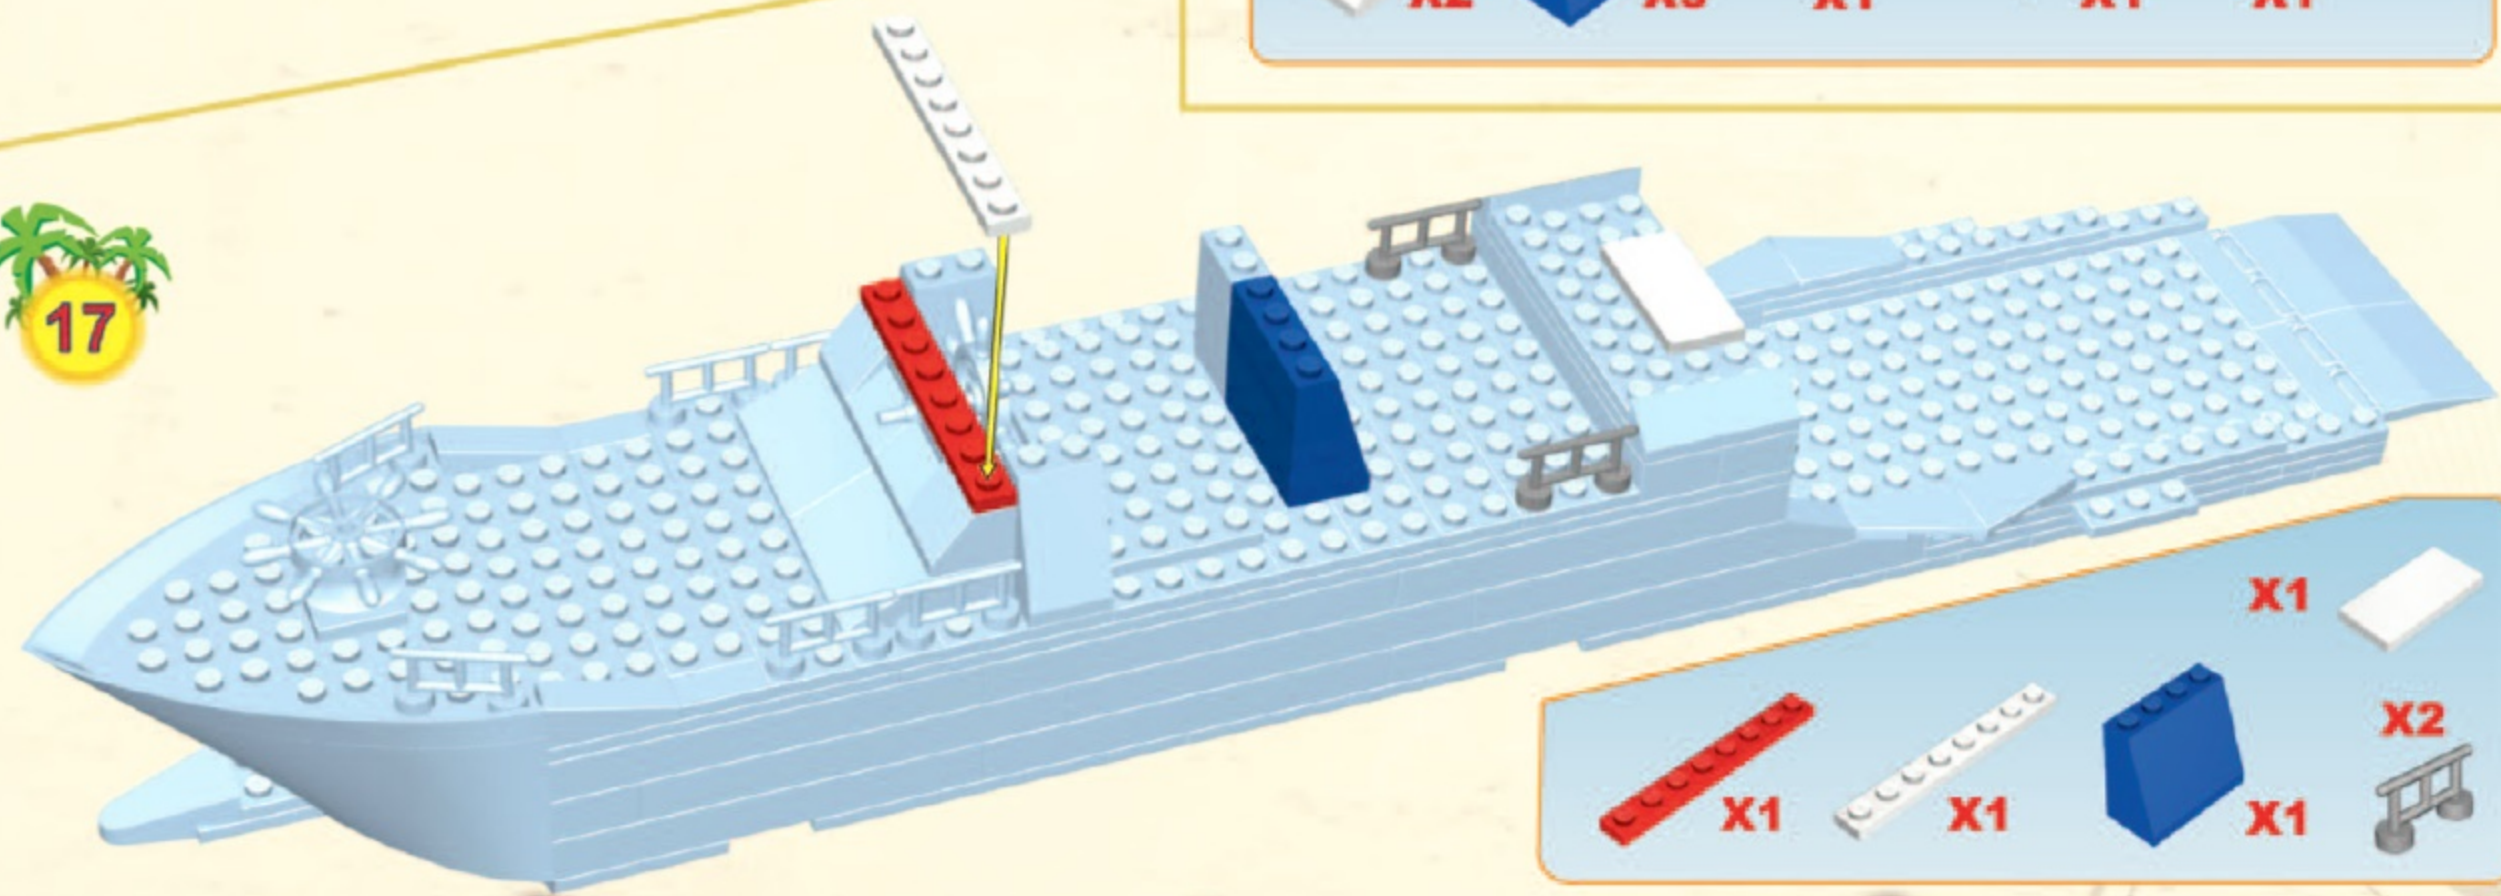

WILD STORY

22350

 12

 13

 14

 15

 16

-  X2
-  X3
-  X1
-  X1
-  X1

 17

-  X1
-  X1
-  X1
-  X2
-  X1

18

- X1
- X1
- X4
- X2

19

- X2
- X2
- X1
- X2

- X5 [White Technic Pin]
- X1 [Blue 1x4 Technic Brick]
- X2 [Black Technic Axle]
- X2 [Blue 1x4 Technic Brick]

X2

22

X1

			
X2	X1	X1	X1

34

-  **X1**
-  **X1**
-  **X2**
-  **X4**

A

B

42