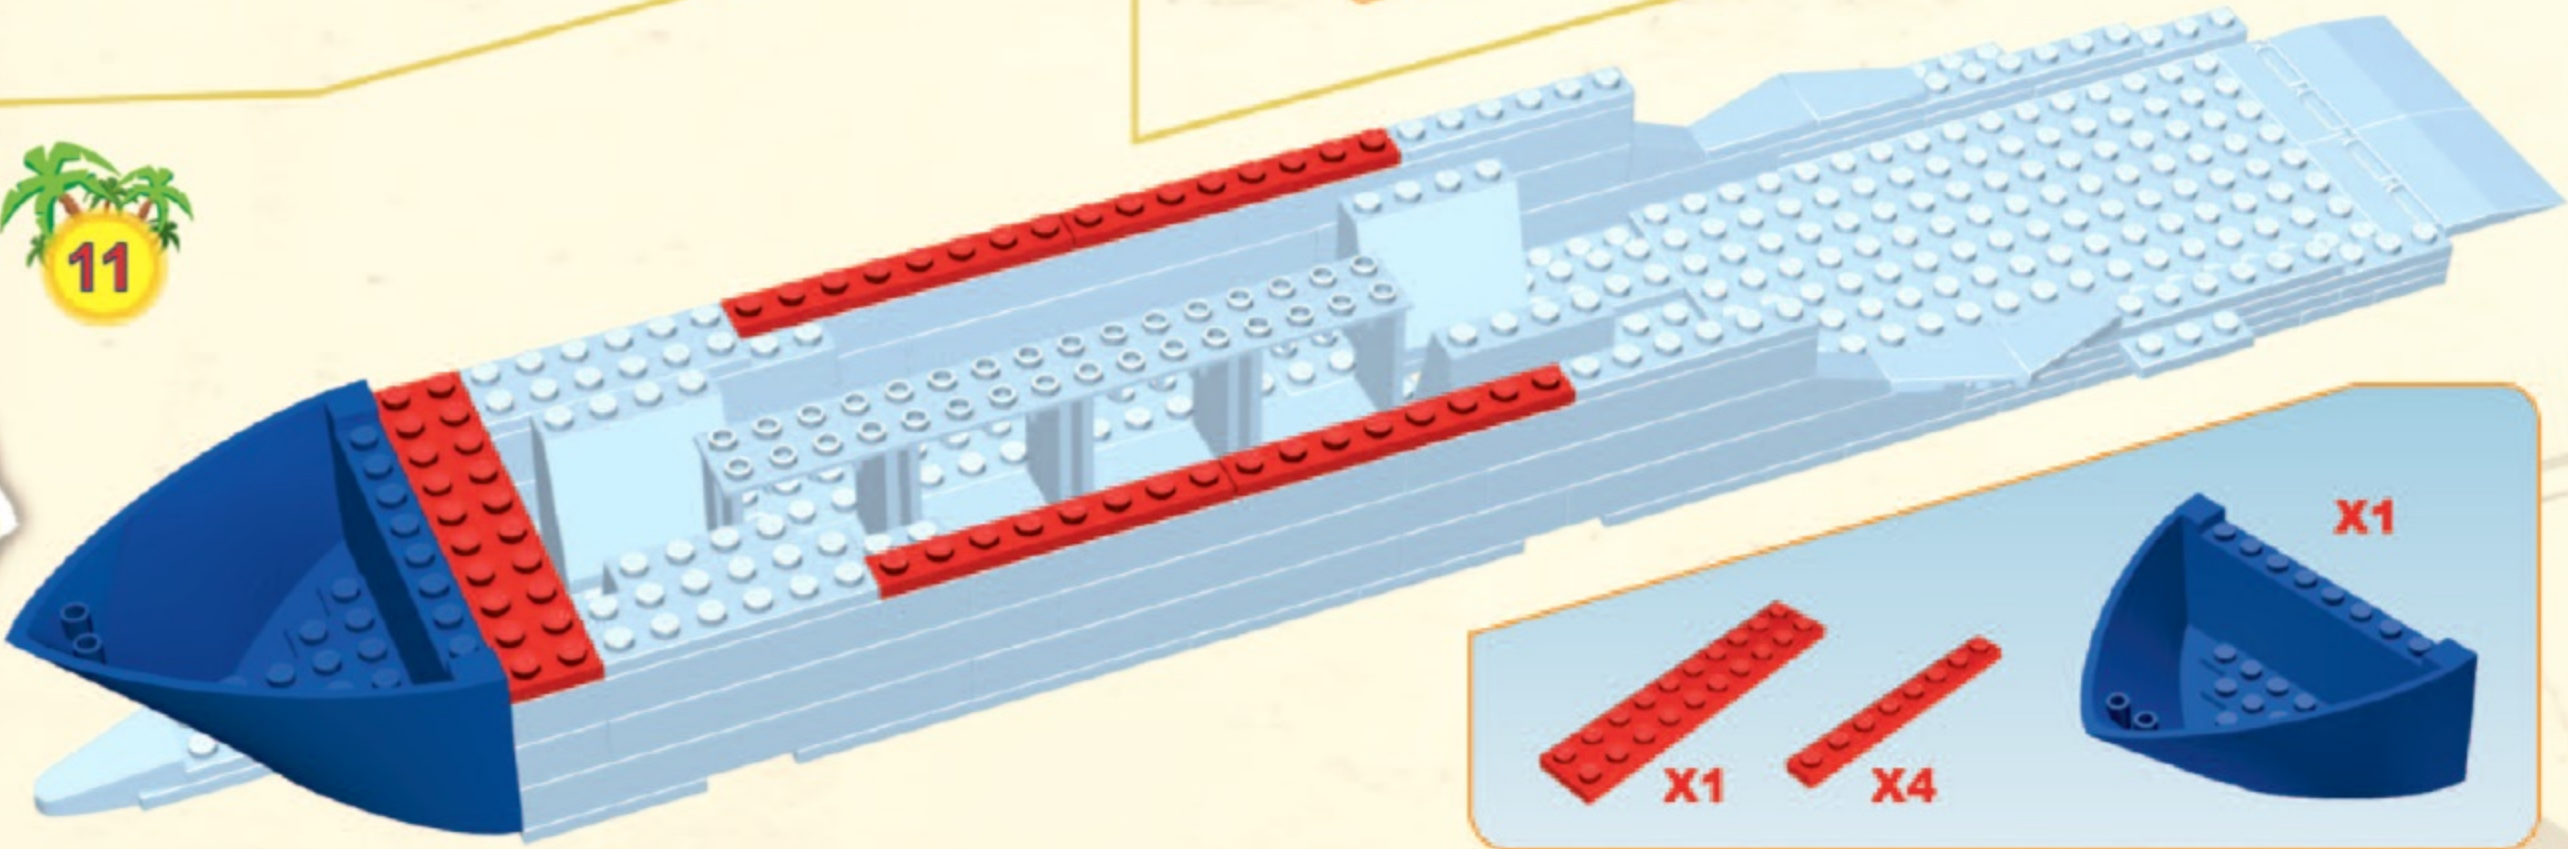

WILD STORY

22350

 12

 13

 14

 15

 16

-  X2
-  X3
-  X1
-  X1
-  X1

 17

-  X1
-  X1
-  X1
-  X2
-  X1

18

- X1
- X1
- X4
- X2

19

- X2
- X2
- X1
- X2

- X5 [White Technic Pin]
- X1 [Blue 1x4 Technic Brick]
- X2 [Black Technic Axle]
- X2 [Blue 1x4 Technic Brick]

X2