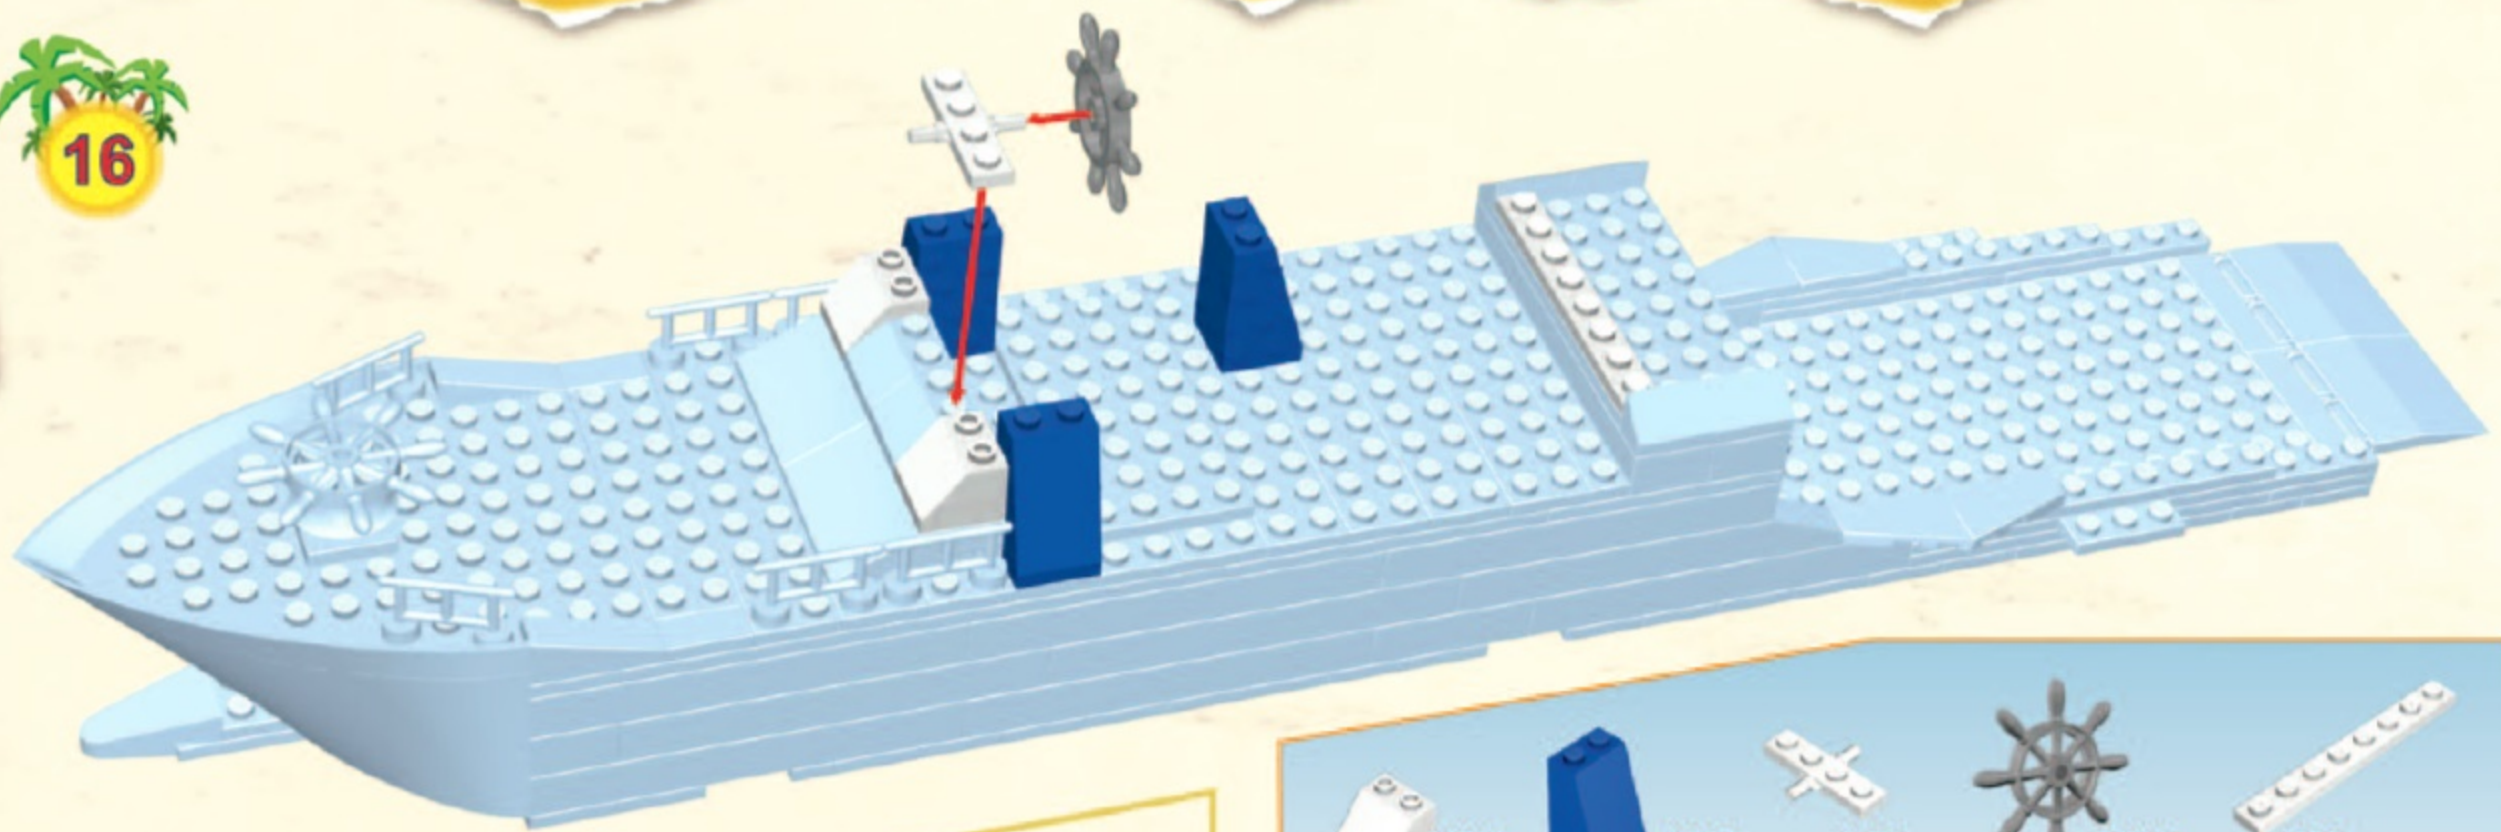

WILD STORY

22350

 12

 13

 14

 15

 16

-  X2
-  X3
-  X1
-  X1
-  X1

 17

-  X1
-  X1
-  X1
-  X2
-  X1

18

- X1
- X1
- X4
- X2

19

- X2
- X2
- X1
- X2

- X5 [White Technic Pin]
- X1 [Blue 1x4 Technic Brick]
- X2 [Black Technic Axle]
- X2 [Blue 1x4 Technic Brick]

X2