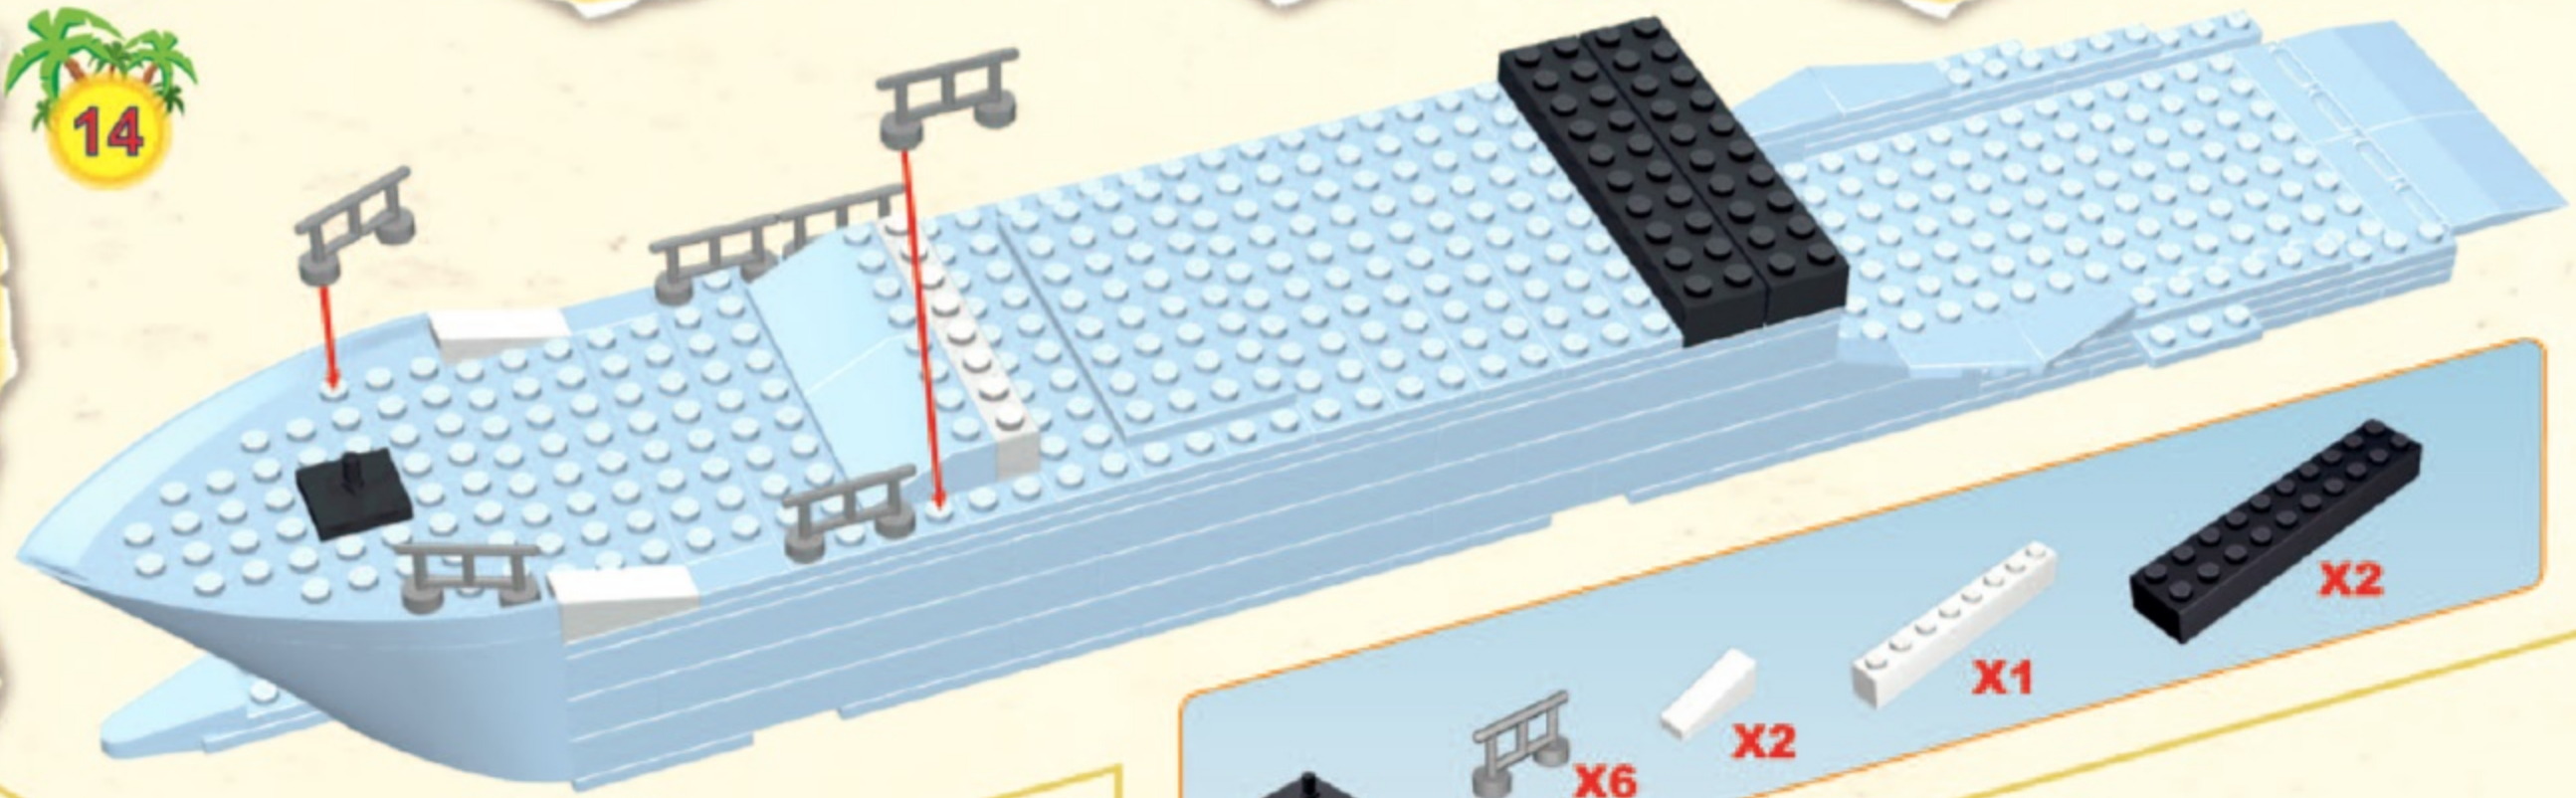

WILD STORY

22350

 12

 13

 14

 15

 16

-  X2
-  X3
-  X1
-  X1
-  X1

 17

-  X1
-  X1
-  X1
-  X2
-  X1

18

- X1
- X1
- X4
- X2

19

- X2
- X2
- X1
- X2

- X5 [White Technic Pin]
- X1 [Blue 1x4 Technic Brick]
- X2 [Black Technic Axle]
- X2 [Blue 1x4 Technic Brick]

X2