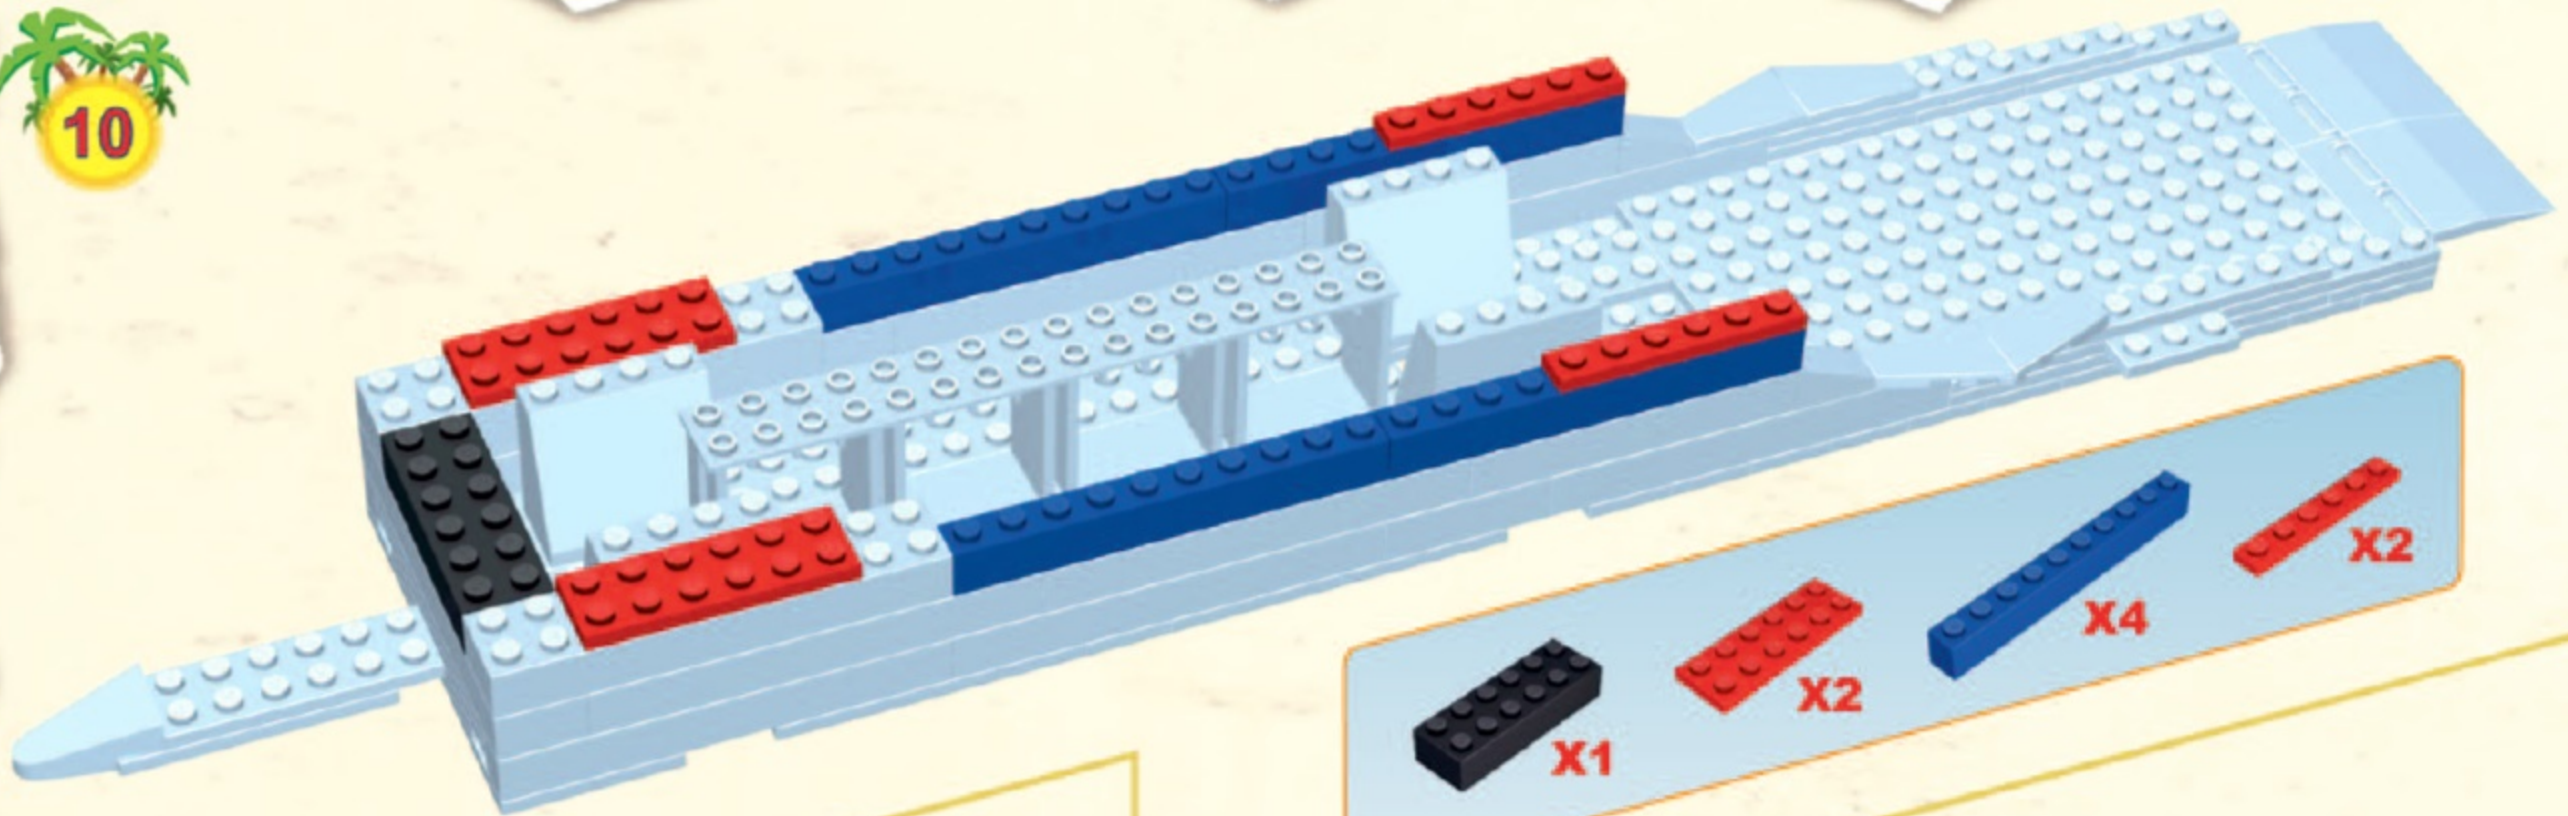

WILD STORY

22350

 12

 13

 14

 15

 16

-  X2
-  X3
-  X1
-  X1
-  X1

 17

-  X1
-  X1
-  X1
-  X2
-  X1

18

- X1
- X1
- X4
- X2

19

- X2
- X2
- X1
- X2

- X5 [White Technic Pin]
- X1 [Blue 1x4 Technic Brick]
- X2 [Black Technic Axle]
- X2 [Blue 1x4 Technic Brick]

X2