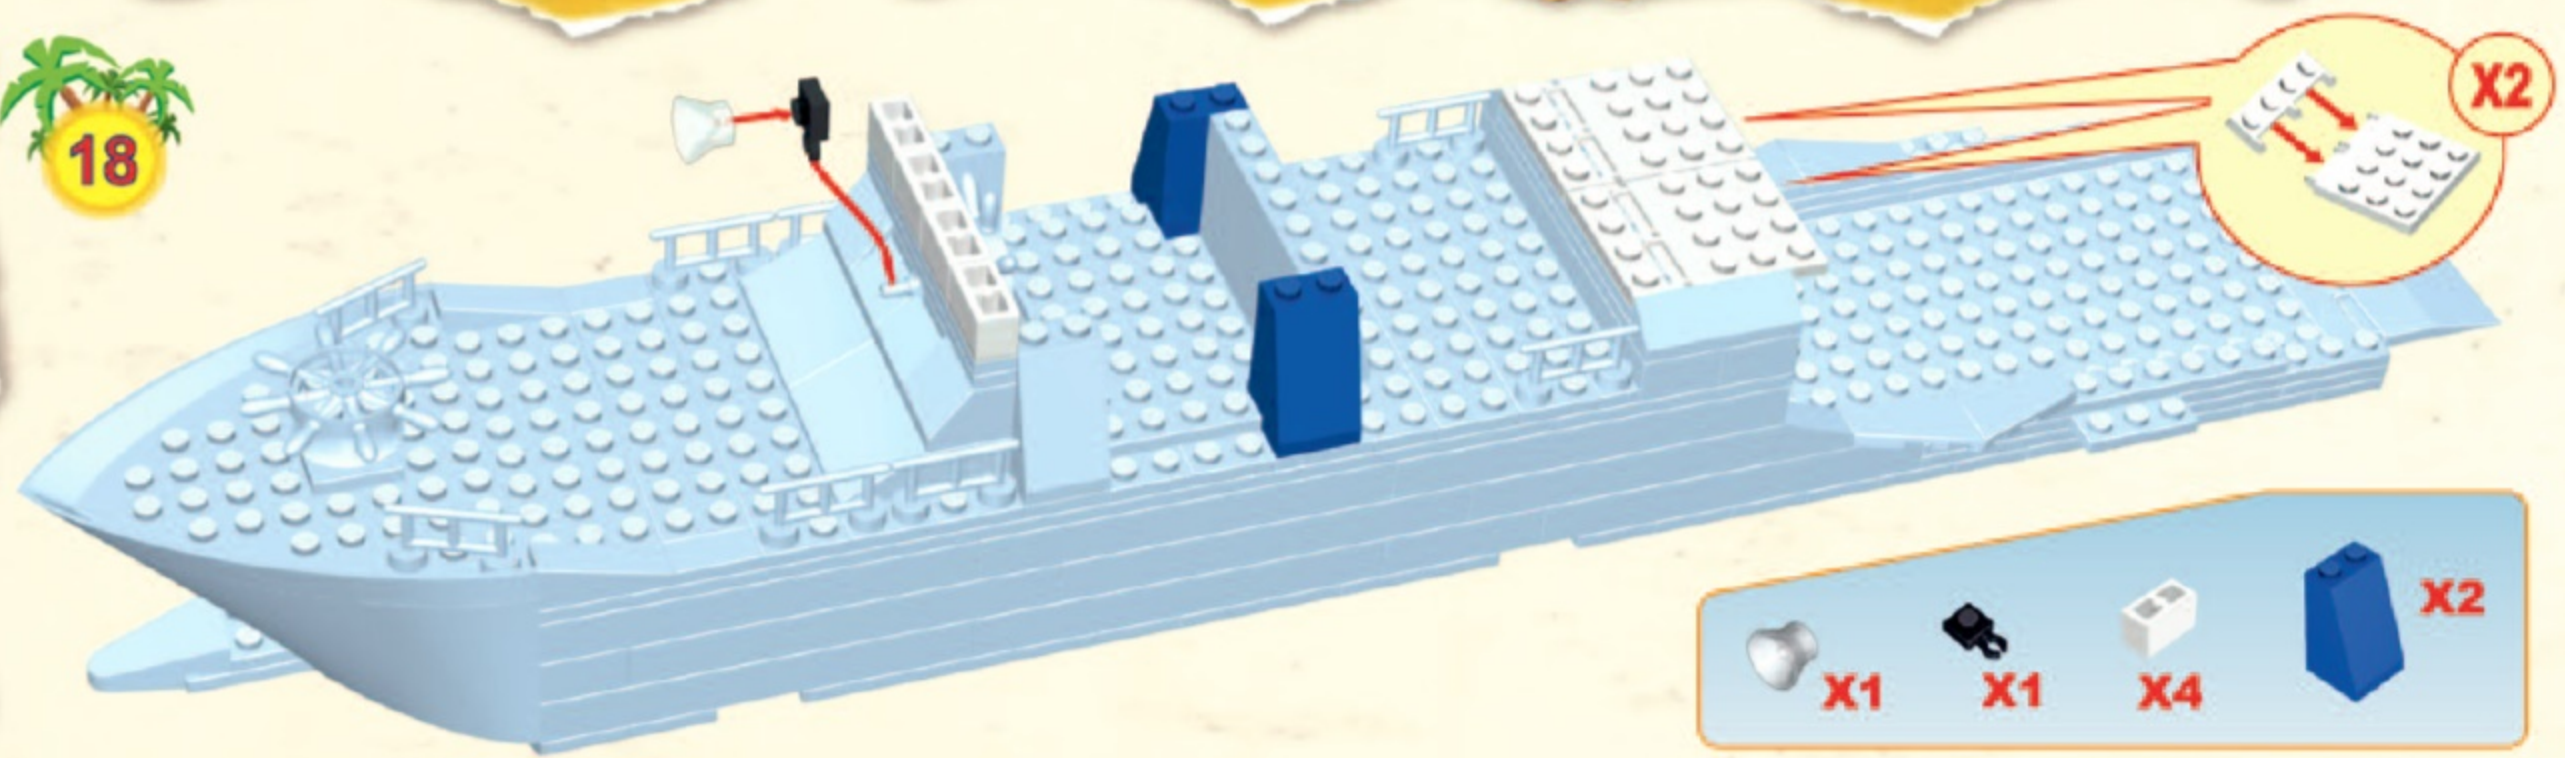

WILD STORY

22350

 12

 13

 14

 15

 16

-  X2
-  X3
-  X1
-  X1
-  X1

 17

-  X1
-  X1
-  X1
-  X2
-  X1

18

- X1
- X1
- X4
- X2

19

- X2
- X2
- X1
- X2

- X5 [White Technic Pin]
- X1 [Blue 1x4 Technic Brick]
- X2 [Black Technic Axle]
- X2 [Blue 1x4 Technic Brick]

X2