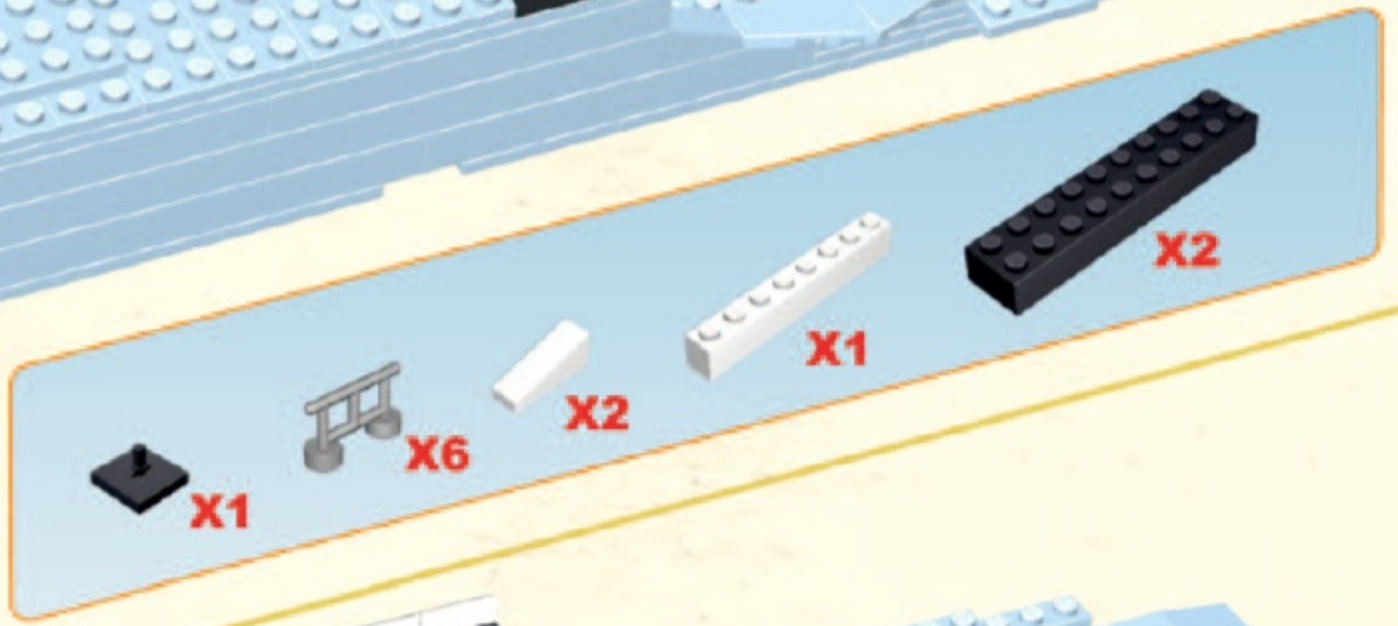

WILD STORY

22350

 12

 13

 14

 15

 16

-  X2
-  X3
-  X1
-  X1
-  X1

 17

-  X1
-  X1
-  X1
-  X2
-  X1

18

- X1
- X1
- X4
- X2

19

- X2
- X2
- X1
- X2

- X5 [White Technic Pin]
- X1 [Blue 1x4 Technic Brick]
- X2 [Black Technic Axle]
- X2 [Blue 1x4 Technic Brick]

X2