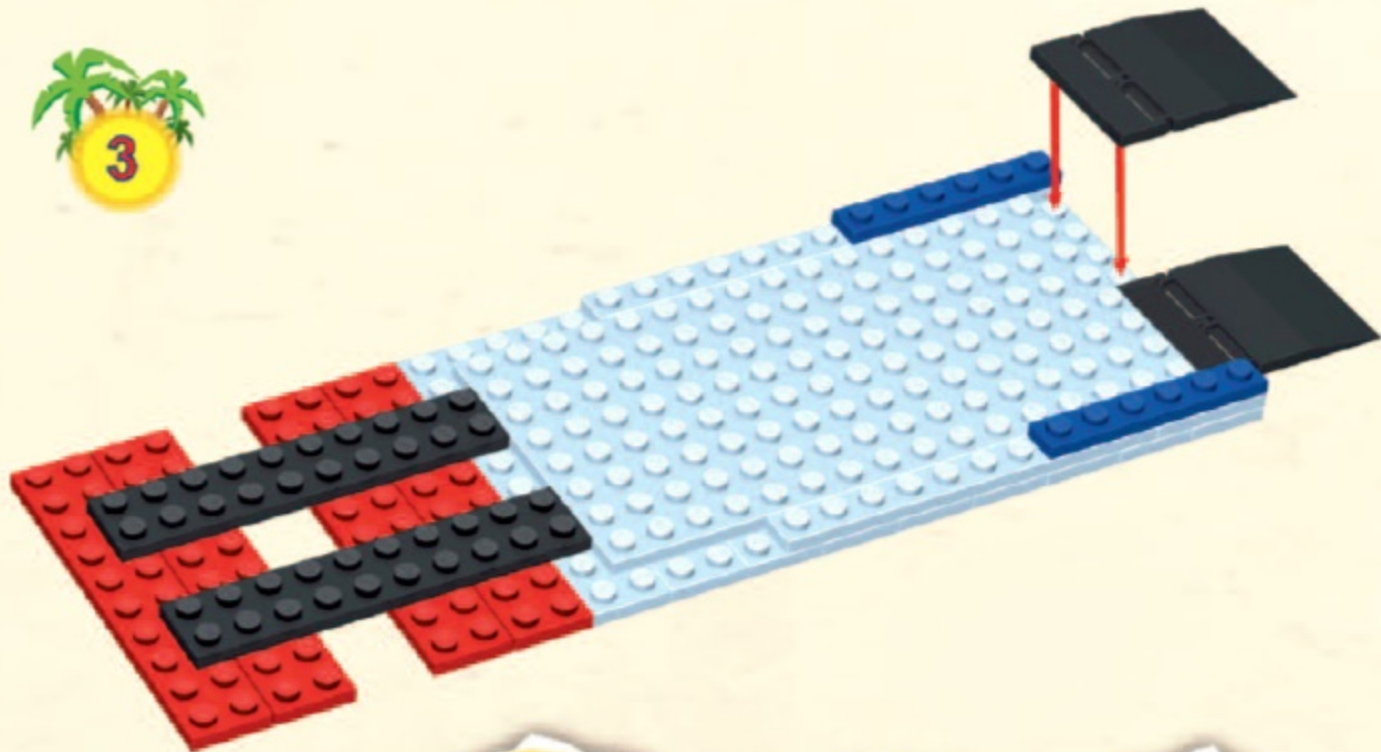

WILD STORY

22350

 12

 13

 14

 15

 16

-  X2
-  X3
-  X1
-  X1
-  X1

 17

-  X1
-  X1
-  X1
-  X2
-  X1

18

- X1
- X1
- X4
- X2

19

- X2
- X2
- X1
- X2

- X5 [White Technic Pin]
- X1 [Blue 1x4 Technic Brick]
- X2 [Black Technic Axle]
- X2 [Blue 1x4 Technic Brick]

X2