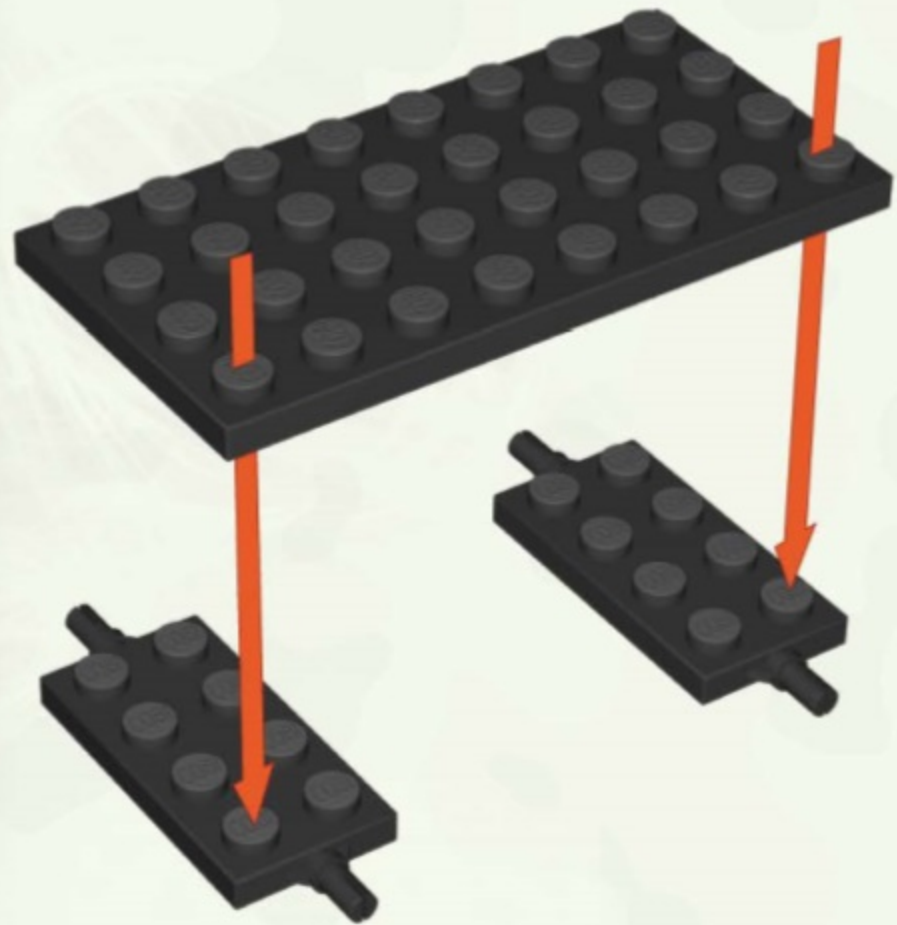

# ATV & ROCKET LUNCHER

Printed in EU

**WARNING: CHOKING HAZARD-**

Toy contains small parts.  
Not for children under 3 years.

1

2

3

x1